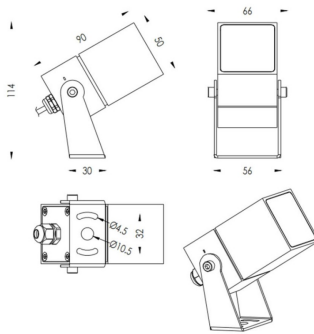

TUBEO-S

Lavov spike spot light from the family TUBEO-S with a power of 6W and a 36 degrees beam angle. With a total lumen output of 484lm and a luminous efficiency of 80.67lm/W. Made in Die Cast Aluminum body, steel bracket and Tempered Glass cover and finished in Black colour. IP67 and IK10 degree of protection ON-OFF driver.

Item code	86.OS05.2341.02
Product type	Outdoor
Category	Spike Spot Light
Family	TUBEO-S
Subfamily	TUBEO-S
Pictograms	

Dimensions

Product dimensions (mm) 50X50X90(H)mm

Scheme

Product	
Real power (W)	6
Real luminous flux (Lm)	484
Luminous efficiency (Lm/W)	80.67
Beam angle (°)	36
Life time (h)	50000h L70B10
IP	67
Electrical class insulation	Class II
Colour	Black
Control gear included	Yes
Control gear	ON-OFF
Light source	LED
Type of LED	1x6W CREE 1304
Average life time (h)	50000h L70B10
Colour temperature (K)	3000
Colour consistency (SDCM)	SDCM<3
CRI	80
IK	IK10