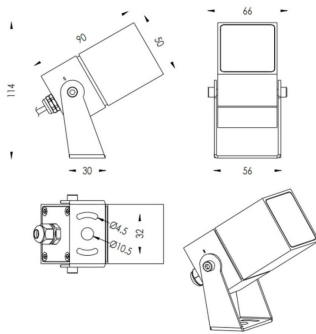

TUBEO-S

Lavov spike spot light from the family TUBEO-S with a power of 6W and a 36 degrees beam angle. With a total lumen output of 484lm and a luminous efficiency of 80.67lm/W. Made in Die Cast Aluminum body, steel bracket and Tempered Glass cover and finished in Black colour. IP67 and IK10 degree of protection ON-OFF driver.

Item code	86.OS05.2341.02
Product type	Outdoor
Category	Spike Spot Light
Family	TUBEO-S
Subfamily	TUBEO-S
Pictograms	

Dimensions

Product dimensions (mm) 50X50X90(H)mm

Scheme

Product	
Real power (W)	6
Real luminous flux (Lm)	484
Luminous efficiency (Lm/W)	80.67
Beam angle (°)	36
Life time (h)	50000h L70B10
IP	67
Electrical class insulation	Class II
Colour	Black
Control gear included	Yes
Control gear	ON-OFF
Light source	LED
Type of LED	1x6W CREE 1304
Average life time (h)	50000h L70B10
Colour temperature (K)	3000
Colour consistency (SDCM)	SDCM<3
CRI	80
IK	IK10