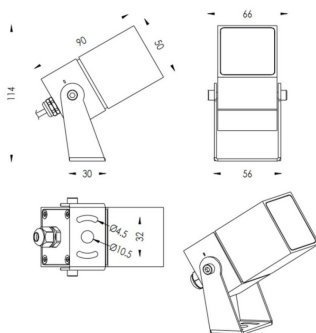

TUBEO-S

Lavov spike spot light from the family TUBEO-S with a power of 6W and a 36 degrees beam angle. With a total lumen output of 484lm and a luminous efficiency of 80.67lm/W. Made in Die Cast Aluminum body, steel bracket and Tempered Glass cover and finished in Black colour. IP67 and IK10 degree of protection ON-OFF driver.

Item code	86.OS05.2341.02
Product type	Outdoor
Category	Spike Spot Light
Family	TUBEO-S
Subfamily	TUBEO-S
Pictograms	

Dimensions

Product dimensions (mm) 50X50X90(H)mm

Scheme

Product	
Real power (W)	6
Real luminous flux (Lm)	484
Luminous efficiency (Lm/W)	80.67
Beam angle (°)	36
Life time (h)	50000h L70B10
IP	67
Electrical class insulation	Class II
Colour	Black
Control gear included	Yes
Control gear	ON-OFF
Light source	LED
Type of LED	1x6W CREE 1304
Average life time (h)	50000h L70B10
Colour temperature (K)	3000
Colour consistency (SDCM)	SDCM<3
CRI	80
IK	IK10