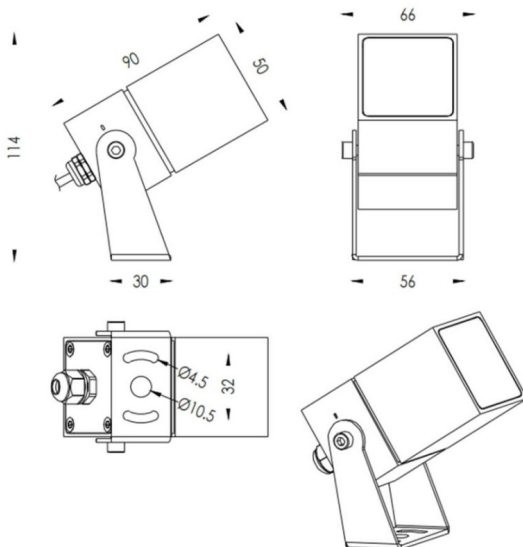

TUBE0-S

Lavov spike spot light from the family TUBE0-S with a power of 6W and a 36 degrees beam angle. With a total lumen output of 484lm and a luminous efficiency of 80.67lm/W. Made in Die Cast Aluminum body, steel bracket and Tempered Glass cover and finished in Black colour. IP67 and IK10 degree of protection ON-OFF driver.

Dimensions

Product dimensions (mm) 50X50X90(H)mm

Scheme

Item code	86.OS05.2341.02
Product type	Outdoor
Category	Spike Spot Light
Family	TUBE0-S
Subfamily	TUBE0-S
Pictograms	

Product	
Real power (W)	6
Real luminous flux (Lm)	484
Luminous efficiency (Lm/W)	80.67
Beam angle (°)	36
Life time (h)	50000h L70B10
IP	67
Electrical class insulation	Class II
Colour	Black
Control gear included	Yes
Control gear	ON-OFF
Light source	LED
Type of LED	1x6W CREE 1304
Average life time (h)	50000h L70B10
Colour temperature (K)	3000
Colour consistency (SDCM)	SDCM3
CRI	80
IK	IK10