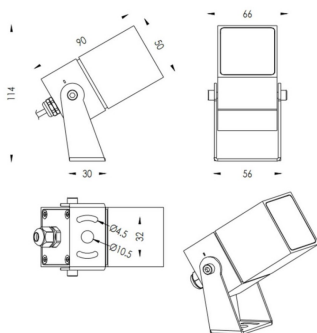

TUBEO-S

Lavov spike spot light from the family TUBEO-S with a power of 6W and a 55 degrees beam angle. With a total lumen output of 484lm and a luminous efficiency of 80.67lm/W. Made in Die Cast Aluminum body, steel bracket and Tempered Glass cover and finished in White colour. IP67 and IK10 degree of protection ON-OFF driver.

Item code	86.OS05.2351.01
------------------	------------------------

Product type	Outdoor
---------------------	----------------

Category	Spike Spot Light
-----------------	-------------------------

Family	TUBEO-S
---------------	----------------

Subfamily	TUBEO-S
------------------	----------------

Pictograms	
-------------------	--

Dimensions

Product dimensions (mm)	50X50X90(H)mm
--------------------------------	----------------------

Scheme

Product