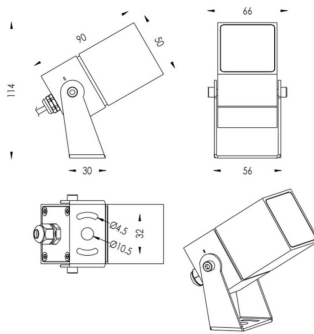

TUBEO-S

Lavov spike spot light from the family TUBEO-S with a power of 6W and a 55 degrees beam angle. With a total lumen output of 484lm and a luminous efficiency of 80.67lm/W. Made in Die Cast Aluminum body, steel bracket and Tempered Glass cover and finished in White colour. IP67 and IK10 degree of protection ON-OFF driver.

Item code	86.OS05.2351.01
Product type	Outdoor
Category	Spike Spot Light
Family	TUBEO-S
Subfamily	TUBEO-S
Pictograms	

Dimensions

Product dimensions (mm) 50X50X90(H)mm

Scheme

Product	
Real power (W)	6
Real luminous flux (Lm)	484
Luminous efficiency (Lm/W)	80.67
Beam angle (°)	55
Life time (h)	50000h L70B10
IP	67
Electrical class insulation	Class II
Colour	White
Control gear included	Yes
Control gear	ON-OFF
Light source	LED
Type of LED	1x6W CREE 1304
Average life time (h)	50000h L70B10
Colour temperature (K)	3000
Colour consistency (SDCM)	SDCM<3
CRI	80
IK	IK10