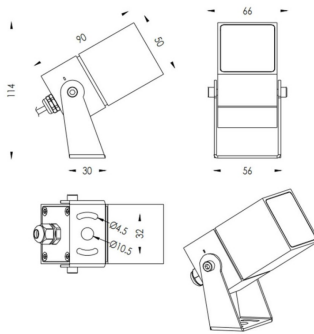

### TUBEO-S

Lavov spike spot light from the family TUBEO-S with a power of 6W and a 55 degrees beam angle. With a total lumen output of 484lm and a luminous efficiency of 80.67lm/W. Made in Die Cast Aluminum body, steel bracket and Tempered Glass cover and finished in White colour. IP67 and IK10 degree of protection ON-OFF driver.

Item code	86.OS05.2351.01
Product type	Outdoor
Category	Spike Spot Light
Family	TUBEO-S
Subfamily	TUBEO-S
Pictograms	

### Dimensions

Product dimensions (mm) 50X50X90(H)mm

### Scheme

Product	
Real power (W)	6
Real luminous flux (Lm)	484
Luminous efficiency (Lm/W)	80.67
Beam angle (°)	55
Life time (h)	50000h L70B10
IP	67
Electrical class insulation	Class II
Colour	White
Control gear included	Yes
Control gear	ON-OFF
Light source	LED
Type of LED	1x6W CREE 1304
Average life time (h)	50000h L70B10
Colour temperature (K)	3000
Colour consistency (SDCM)	SDCM<3
CRI	80
IK	IK10