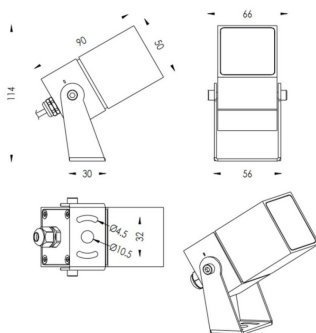

### TUBEO-S

Lavov spike spot light from the family TUBEO-S with a power of 6W and a 55 degrees beam angle. With a total lumen output of 484lm and a luminous efficiency of 80.67lm/W. Made in Die Cast Aluminum body, steel bracket and Tempered Glass cover and finished in Black colour. IP67 and IK10 degree of protection ON-OFF driver.

Item code	86.OS05.2351.02
Product type	Outdoor
Category	Spike Spot Light
Family	TUBEO-S
Subfamily	TUBEO-S
Pictograms	

### Dimensions

Product dimensions (mm) 50X50X90(H)mm

### Scheme

Product	
Real power (W)	6
Real luminous flux (Lm)	484
Luminous efficiency (Lm/W)	80.67
Beam angle (°)	55
Life time (h)	50000h L70B10
IP	67
Electrical class insulation	Class II
Colour	Black
Control gear included	Yes
Control gear	ON-OFF
Light source	LED
Type of LED	1x6W CREE 1304
Average life time (h)	50000h L70B10
Colour temperature (K)	3000
Colour consistency (SDCM)	SDCM<3
CRI	80
IK	IK10