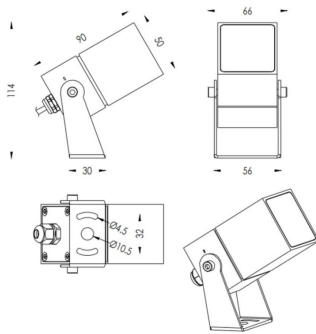

### TUBEO-S

Lavov spike spot light from the family TUBEO-S with a power of 6W and a 55 degrees beam angle. With a total lumen output of 484lm and a luminous efficiency of 80.67lm/W. Made in Die Cast Aluminum body, steel bracket and Tempered Glass cover and finished in Black colour. IP67 and IK10 degree of protection ON-OFF driver.

Item code	86.OS05.2351.02
Product type	Outdoor
Category	Spike Spot Light
Family	TUBEO-S
Subfamily	TUBEO-S
Pictograms	

### Dimensions

Product dimensions (mm) 50X50X90(H)mm

### Scheme

Product	
Real power (W)	6
Real luminous flux (Lm)	484
Luminous efficiency (Lm/W)	80.67
Beam angle (°)	55
Life time (h)	50000h L70B10
IP	67
Electrical class insulation	Class II
Colour	Black
Control gear included	Yes
Control gear	ON-OFF
Light source	LED
Type of LED	1x6W CREE 1304
Average life time (h)	50000h L70B10
Colour temperature (K)	3000
Colour consistency (SDCM)	SDCM<3
CRI	80
IK	IK10