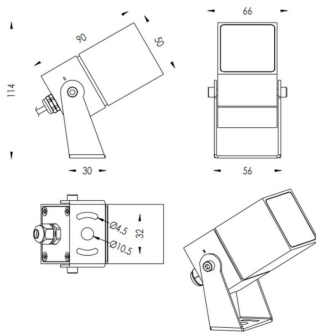

TUBEO-S

Lavov spike spot light from the family TUBEO-S with a power of 6W and a 55 degrees beam angle. With a total lumen output of 484lm and a luminous efficiency of 80.67lm/W. Made in Die Cast Aluminum body, steel bracket and Tempered Glass cover and finished in Black colour. IP67 and IK10 degree of protection ON-OFF driver.

Item code	86.OS05.2351.02
Product type	Outdoor
Category	Spike Spot Light
Family	TUBEO-S
Subfamily	TUBEO-S
Pictograms	

Dimensions

Product dimensions (mm) 50X50X90(H)mm

Scheme

Product	
Real power (W)	6
Real luminous flux (Lm)	484
Luminous efficiency (Lm/W)	80.67
Beam angle (°)	55
Life time (h)	50000h L70B10
IP	67
Electrical class insulation	Class II
Colour	Black
Control gear included	Yes
Control gear	ON-OFF
Light source	LED
Type of LED	1x6W CREE 1304
Average life time (h)	50000h L70B10
Colour temperature (K)	3000
Colour consistency (SDCM)	SDCM<3
CRI	80
IK	IK10