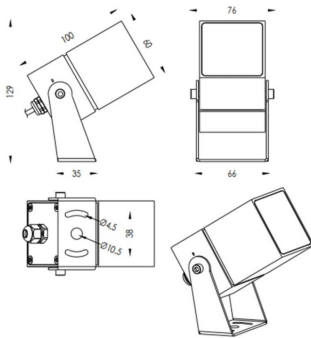

TUBEO-S

Lavov spike spot light from the family TUBEO-S with a power of 10W and a 12 degrees beam angle. With a total lumen output of 1050lm and a luminous efficiency of 105lm/W. Made in Die Cast Aluminum body, steel bracket and Tempered Glass cover and finished in White colour. IP67 and IK10 degree of protection ON-OFF driver.

Item code	86.OS05.3321.01
Product type	Outdoor
Category	Spike Spot Light
Family	TUBEO-S
Subfamily	TUBEO-S
Pictograms	

Dimensions

Product dimensions (mm) 60X60X100(H)mm

Scheme

Product	
Real power (W)	10
Real luminous flux (Lm)	1050
Luminous efficiency (Lm/W)	105
Beam angle (°)	12
Life time (h)	50000h L70B10
IP	67
Electrical class insulation	Class II
Colour	White
Control gear included	Yes
Control gear	ON-OFF
Light source	LED
Type of LED	1x10W CREE 1512
Average life time (h)	50000h L70B10
Colour temperature (K)	3000
Colour consistency (SDCM)	SDCM<3
CRI	80
IK	IK10