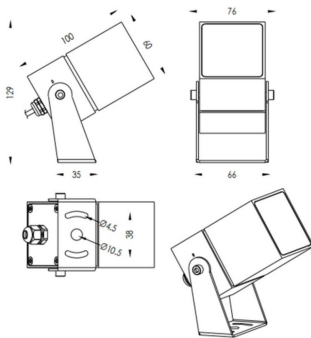

### TUBEO-S

Lavov spike spot light from the family TUBEO-S with a power of 10W and a 12 degrees beam angle. With a total lumen output of 1050lm and a luminous efficiency of 105lm/W. Made in Die Cast Aluminum body, steel bracket and Tempered Glass cover and finished in White colour. IP67 and IK10 degree of protection ON-OFF driver.

Item code	86.OS05.3321.01
Product type	Outdoor
Category	Spike Spot Light
Family	TUBEO-S
Subfamily	TUBEO-S
Pictograms	

### Dimensions

Product dimensions (mm) 60X60X100(H)mm

### Scheme

Product	
Real power (W)	10
Real luminous flux (Lm)	1050
Luminous efficiency (Lm/W)	105
Beam angle (°)	12
Life time (h)	50000h L70B10
IP	67
Electrical class insulation	Class II
Colour	White
Control gear included	Yes
Control gear	ON-OFF
Light source	LED
Type of LED	1x10W CREE 1512
Average life time (h)	50000h L70B10
Colour temperature (K)	3000
Colour consistency (SDCM)	SDCM<3
CRI	80
IK	IK10