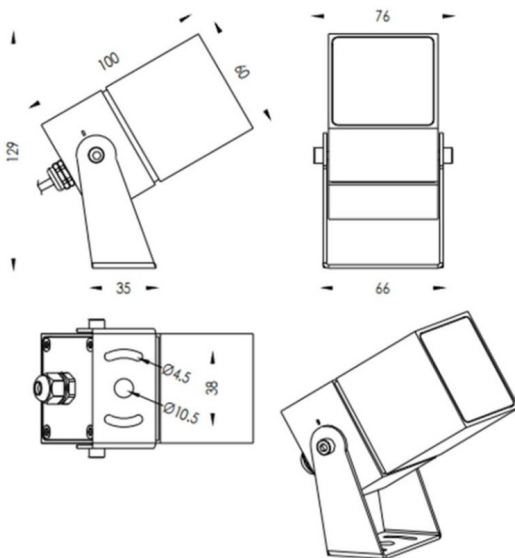

TUBEO-S

Lavov spike spot light from the family TUBEO-S with a power of 10W and a 12 degrees beam angle. With a total lumen output of 1050lm and a luminous efficiency of 105lm/W. Made in Die Cast Aluminum body, steel bracket and Tempered Glass cover and finished in White colour. IP65 and IK10 degree of protection ON-OFF driver.

Dimensions

Product dimensions (mm) 60X60X100(H)mm

Scheme

Item code	86.OS05.3321.01
Product type	Outdoor
Category	Spike Spot Light
Family	TUBEO-S
Subfamily	TUBEO-S

Pictograms

Product	
Real power (W)	10
Real luminous flux (Lm)	1050
Luminous efficiency (Lm/W)	105
Beam angle (°)	12
Life time (h)	50000h L70B10
IP	67
Electrical class insulation	Class II
Colour	White
Control gear included	Yes
Control gear	ON-OFF
Light source	LED
Type of LED	1x10W CREE 1512
Average life time (h)	50000h L70B10
Colour temperature (K)	3000
Colour consistency (SDCM)	SDCM3
CRI	80
IK	IK10