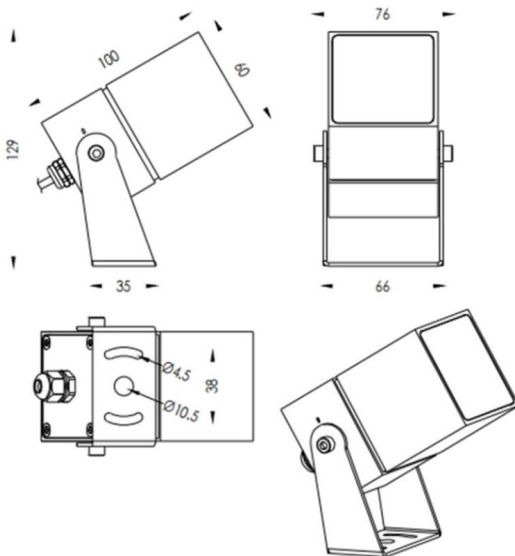

TUBE0-S

Lavov spike spot light from the family TUBE0-S with a power of 10W and a 12 degrees beam angle. With a total lumen output of 1050lm and a luminous efficiency of 105lm/W. Made in Die Cast Aluminum body, steel bracket and Tempered Glass cover and finished in White colour. IP67 and IK10 degree of protection ON-OFF driver.

Dimensions

Product dimensions (mm) 60X60X100(H)mm

Scheme

Item code	86.OS05.3321.01
Product type	Outdoor
Category	Spike Spot Light
Family	TUBE0-S
Subfamily	TUBE0-S
Pictograms	

Product	
Real power (W)	10
Real luminous flux (Lm)	1050
Luminous efficiency (Lm/W)	105
Beam angle (º)	12
Life time (h)	50000h L70B10
IP	67
Electrical class insulation	Class II
Colour	White
Control gear included	Yes
Control gear	ON-OFF
Light source	LED
Type of LED	1x10W CREE 1512
Average life time (h)	50000h L70B10
Colour temperature (K)	3000
Colour consistency (SDCM)	SDCM<3
CRI	80
IK	IK10