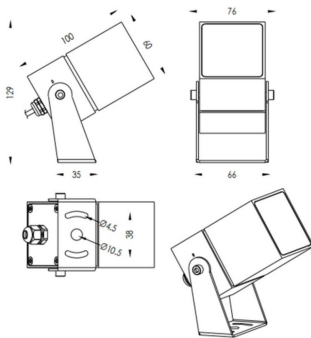

TUBEO-S

Lavov spike spot light from the family TUBEO-S with a power of 10W and a 12 degrees beam angle. With a total lumen output of 1050lm and a luminous efficiency of 105lm/W. Made in Die Cast Aluminum body, steel bracket and Tempered Glass cover and finished in Black colour. IP67 and IK10 degree of protection ON-OFF driver.

Item code	86.OS05.3321.02
Product type	Outdoor
Category	Spike Spot Light
Family	TUBEO-S
Subfamily	TUBEO-S
Pictograms	

Dimensions

Product dimensions (mm) 60X60X100(H)mm

Scheme

Product

Real power (W)	10
Real luminous flux (Lm)	1050
Luminous efficiency (Lm/W)	105
Beam angle (°)	12
Life time (h)	50000h L70B10
IP	67
Electrical class insulation	Class II
Colour	Black
Control gear included	Yes
Control gear	ON-OFF
Light source	LED
Type of LED	1x10W CREE 1512
Average life time (h)	50000h L70B10
Colour temperature (K)	3000
Colour consistency (SDCM)	SDCM<3
CRI	80
IK	IK10