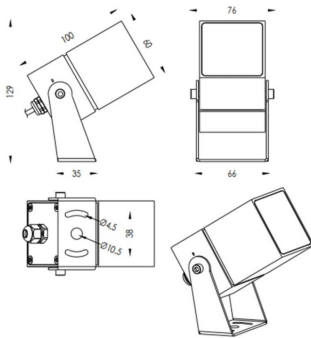

TUBEO-S

Lavov spike spot light from the family TUBEO-S with a power of 10W and a 12 degrees beam angle. With a total lumen output of 1050lm and a luminous efficiency of 105lm/W. Made in Die Cast Aluminum body, steel bracket and Tempered Glass cover and finished in Black colour. IP67 and IK10 degree of protection ON-OFF driver.

Item code	86.OS05.3321.02
Product type	Outdoor
Category	Spike Spot Light
Family	TUBEO-S
Subfamily	TUBEO-S
Pictograms	

Dimensions

Product dimensions (mm) 60X60X100(H)mm

Scheme

Product

Real power (W)	10
Real luminous flux (Lm)	1050
Luminous efficiency (Lm/W)	105
Beam angle (°)	12
Life time (h)	50000h L70B10
IP	67
Electrical class insulation	Class II
Colour	Black
Control gear included	Yes
Control gear	ON-OFF
Light source	LED
Type of LED	1x10W CREE 1512
Average life time (h)	50000h L70B10
Colour temperature (K)	3000
Colour consistency (SDCM)	SDCM<3
CRI	80
IK	IK10