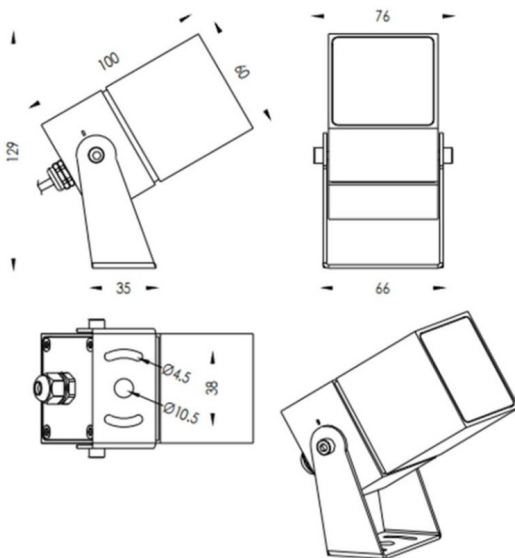

TUBEO-S

Lavov spike spot light from the family TUBEO-S with a power of 10W and a 12 degrees beam angle. With a total lumen output of 1050lm and a luminous efficiency of 105lm/W. Made in Die Cast Aluminum body, steel bracket and Tempered Glass cover and finished in Black colour. IP65 and IK10 degree of protection ON-OFF driver.

Dimensions

Product dimensions (mm) 60X60X100(H)mm

Scheme

Item code	86.OS05.3321.02
Product type	Outdoor
Category	Spike Spot Light
Family	TUBEO-S
Subfamily	TUBEO-S

Pictograms

Product	
Real power (W)	10
Real luminous flux (Lm)	1050
Luminous efficiency (Lm/W)	105
Beam angle (°)	12
Life time (h)	50000h L70B10
IP	65
Electrical class insulation	Class II
Colour	Black
Control gear included	Yes
Control gear	ON-OFF
Light source	LED
Type of LED	1x10W CREE 1512
Average life time (h)	50000h L70B10
Colour temperature (K)	3000
Colour consistency (SDCM)	SDCM3
CRI	80
IK	IK10