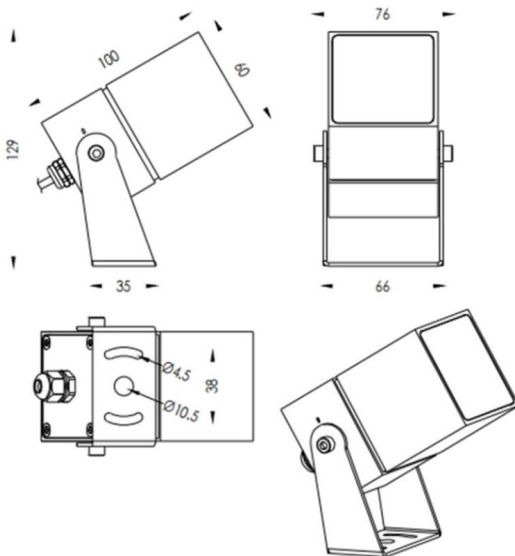

### TUBE0-S

Lavov spike spot light from the family TUBE0-S with a power of 10W and a 12 degrees beam angle. With a total lumen output of 1050lm and a luminous efficiency of 105lm/W. Made in Die Cast Aluminum body, steel bracket and Tempered Glass cover and finished in Black colour. IP67 and IK10 degree of protection ON-OFF driver.

#### Dimensions

Product dimensions (mm) 60X60X100(H)mm

#### Scheme

Item code	86.OS05.3321.02
Product type	Outdoor
Category	Spike Spot Light
Family	TUBE0-S
Subfamily	TUBE0-S
Pictograms	

Product	
Real power (W)	10
Real luminous flux (Lm)	1050
Luminous efficiency (Lm/W)	105
Beam angle (&ordm;)	12
Life time (h)	50000h L70B10
IP	67
Electrical class insulation	Class II
Colour	Black
Control gear included	Yes
Control gear	ON-OFF
Light source	LED
Type of LED	1x10W CREE 1512
Average life time (h)	50000h L70B10
Colour temperature (K)	3000
Colour consistency (SDCM)	SDCM<3
CRI	80
IK	IK10