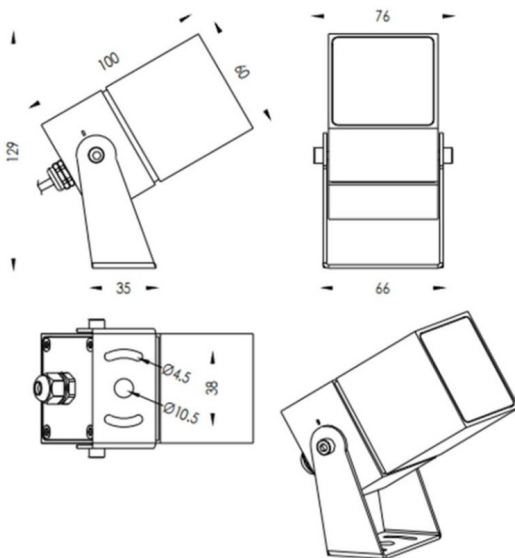

### TUBEO-S

Lavov spike spot light from the family TUBEO-S with a power of 10W and a 24 degrees beam angle. With a total lumen output of 1050lm and a luminous efficiency of 105lm/W. Made in Die Cast Aluminum body, steel bracket and Tempered Glass cover and finished in White colour. IP65 and IK10 degree of protection ON-OFF driver.

#### Dimensions

Product dimensions (mm) 60X60X100(H)mm

#### Scheme

Item code	86.OS05.3331.01
Product type	Outdoor
Category	Spike Spot Light
Family	TUBEO-S
Subfamily	TUBEO-S

#### Pictograms

Product	
Real power (W)	10
Real luminous flux (Lm)	1050
Luminous efficiency (Lm/W)	105
Beam angle (°)	24
Life time (h)	50000h L70B10
IP	65
Electrical class insulation	Class II
Colour	White
Control gear included	Yes
Control gear	ON-OFF
Light source	LED
Type of LED	1x10W CREE 1512
Average life time (h)	50000h L70B10
Colour temperature (K)	3000
Colour consistency (SDCM)	SDCM3
CRI	80
IK	IK10