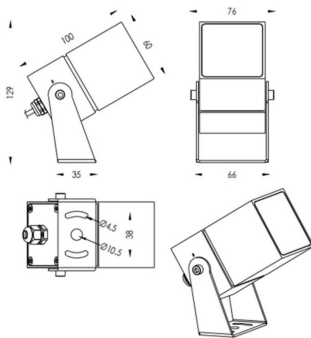

### TUBEO-S

Lavov spike spot light from the family TUBEO-S with a power of 10W and a 24 degrees beam angle. With a total lumen output of 1050lm and a luminous efficiency of 105lm/W. Made in Die Cast Aluminum body, steel bracket and Tempered Glass cover and finished in White colour. IP67 and IK10 degree of protection ON-OFF driver.

Item code	86.OS05.3331.01
Product type	Outdoor
Category	Spike Spot Light
Family	TUBEO-S
Subfamily	TUBEO-S
Pictograms	

### Dimensions

Product dimensions (mm) 60X60X100(H)mm

### Product

Real power (W)	10
Real luminous flux (Lm)	1050
Luminous efficiency (Lm/W)	105
Beam angle (°)	24
Life time (h)	50000h L70B10
IP	67
Electrical class insulation	Class II
Colour	White
Control gear included	Yes
Control gear	ON-OFF
Light source	LED
Type of LED	1x10W CREE 1512
Average life time (h)	50000h L70B10
Colour temperature (K)	3000
Colour consistency (SDCM)	SDCM<3
CRI	80
IK	IK10