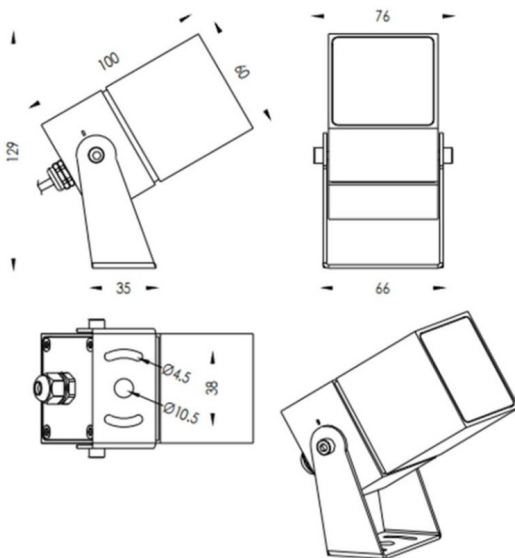

TUBEO-S

Lavov spike spot light from the family TUBEO-S with a power of 10W and a 24 degrees beam angle. With a total lumen output of 1050lm and a luminous efficiency of 105lm/W. Made in Die Cast Aluminum body, steel bracket and Tempered Glass cover and finished in White colour. IP65 and IK10 degree of protection ON-OFF driver.

Dimensions

Product dimensions (mm) 60X60X100(H)mm

Scheme

Photometry

Item code	86.OS05.3331.01
Product type	Outdoor
Category	Spike Spot Light
Family	TUBEO-S
Subfamily	TUBEO-S
Pictograms	
Product	
Real power (W)	10
Real luminous flux (Lm)	1050
Luminous efficiency (Lm/W)	105
Beam angle (°)	24
Life time (h)	50000h L70B10
IP	65
Electrical class insulation	Class II
Colour	White
Control gear included	Yes
Control gear	ON-OFF
Light source	LED
Type of LED	1x10W CREE 1512
Average life time (h)	50000h L70B10
Colour temperature (K)	3000
Colour consistency (SDCM)	SDCM3
CRI	80
IK	IK10