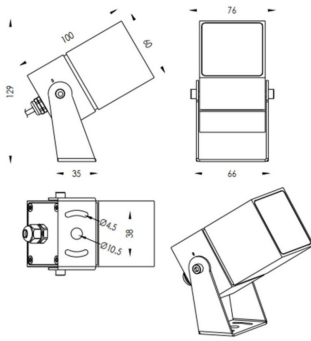

### TUBEO-S

Lavov spike spot light from the family TUBEO-S with a power of 10W and a 24 degrees beam angle. With a total lumen output of 1050lm and a luminous efficiency of 105lm/W. Made in Die Cast Aluminum body, steel bracket and Tempered Glass cover and finished in White colour. IP67 and IK10 degree of protection ON-OFF driver.

Item code	86.OS05.3331.01
Product type	Outdoor
Category	Spike Spot Light
Family	TUBEO-S
Subfamily	TUBEO-S
Pictograms	

### Dimensions

Product dimensions (mm) 60X60X100(H)mm

### Scheme

Product	
Real power (W)	10
Real luminous flux (Lm)	1050
Luminous efficiency (Lm/W)	105
Beam angle (°)	24
Life time (h)	50000h L70B10
IP	67
Electrical class insulation	Class II
Colour	White
Control gear included	Yes
Control gear	ON-OFF
Light source	LED
Type of LED	1x10W CREE 1512
Average life time (h)	50000h L70B10
Colour temperature (K)	3000
Colour consistency (SDCM)	SDCM<3
CRI	80
IK	IK10