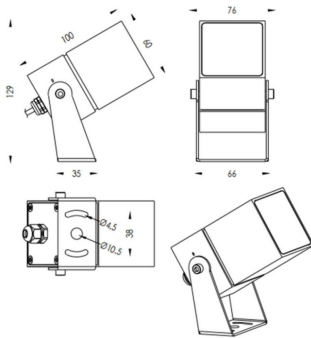

TUBEO-S

Lavov spike spot light from the family TUBEO-S with a power of 10W and a 24 degrees beam angle. With a total lumen output of 1050lm and a luminous efficiency of 105lm/W. Made in Die Cast Aluminum body, steel bracket and Tempered Glass cover and finished in White colour. IP67 and IK10 degree of protection ON-OFF driver.

Item code	86.OS05.3331.01
Product type	Outdoor
Category	Spike Spot Light
Family	TUBEO-S
Subfamily	TUBEO-S
Pictograms	

Dimensions

Product dimensions (mm) 60X60X100(H)mm

Scheme

Product	
Real power (W)	10
Real luminous flux (Lm)	1050
Luminous efficiency (Lm/W)	105
Beam angle (°)	24
Life time (h)	50000h L70B10
IP	67
Electrical class insulation	Class II
Colour	White
Control gear included	Yes
Control gear	ON-OFF
Light source	LED
Type of LED	1x10W CREE 1512
Average life time (h)	50000h L70B10
Colour temperature (K)	3000
Colour consistency (SDCM)	SDCM<3
CRI	80
IK	IK10