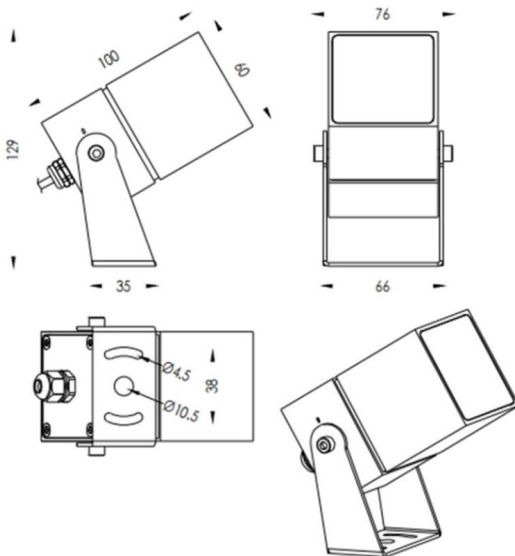

TUBE0-S

Lavov spike spot light from the family TUBE0-S with a power of 10W and a 24 degrees beam angle. With a total lumen output of 1050lm and a luminous efficiency of 105lm/W. Made in Die Cast Aluminum body, steel bracket and Tempered Glass cover and finished in White colour. IP67 and IK10 degree of protection ON-OFF driver.

Dimensions

Product dimensions (mm) 60X60X100(H)mm

Scheme

Item code	86.OS05.3331.01
Product type	Outdoor
Category	Spike Spot Light
Family	TUBE0-S
Subfamily	TUBE0-S
Pictograms	

Product	
Real power (W)	10
Real luminous flux (Lm)	1050
Luminous efficiency (Lm/W)	105
Beam angle (°)	24
Life time (h)	50000h L70B10
IP	67
Electrical class insulation	Class II
Colour	White
Control gear included	Yes
Control gear	ON-OFF
Light source	LED
Type of LED	1x10W CREE 1512
Average life time (h)	50000h L70B10
Colour temperature (K)	3000
Colour consistency (SDCM)	SDCM3
CRI	80
IK	IK10