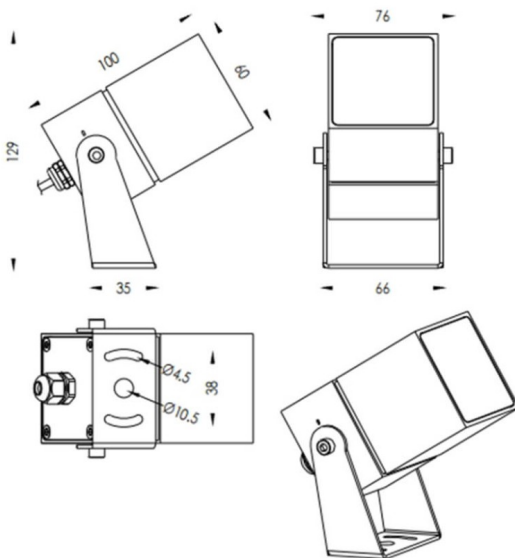

### TUBEO-S

Lavov spike spot light from the family TUBEO-S with a power of 10W and a 24 degrees beam angle. With a total lumen output of 1050lm and a luminous efficiency of 105lm/W. Made in Die Cast Aluminum body, steel bracket and Tempered Glass cover and finished in Black colour. IP65 and IK10 degree of protection ON-OFF driver.

Dimensions	
Product dimensions (mm)	60X60X100(H)mm

Scheme	
--------	--

Item code	86.OS05.3331.02
Product type	Outdoor
Category	Spike Spot Light
Family	TUBEO-S
Subfamily	TUBEO-S

#### Pictograms

Product	
Real power (W)	10
Real luminous flux (Lm)	1050
Luminous efficiency (Lm/W)	105
Beam angle (°)	24
Life time (h)	50000h L70B10
IP	65
Electrical class insulation	Class II
Colour	Black
Control gear included	Yes
Control gear	ON-OFF
Light source	LED
Type of LED	1x10W CREE 1512
Average life time (h)	50000h L70B10
Colour temperature (K)	3000
Colour consistency (SDCM)	SDCM3
CRI	80
IK	IK10