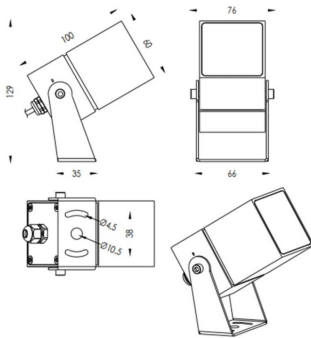

TUBEO-S

Lavov spike spot light from the family TUBEO-S with a power of 10W and a 24 degrees beam angle. With a total lumen output of 1050lm and a luminous efficiency of 105lm/W. Made in Die Cast Aluminum body, steel bracket and Tempered Glass cover and finished in Black colour. IP67 and IK10 degree of protection ON-OFF driver.

Item code	86.OS05.3331.02
Product type	Outdoor
Category	Spike Spot Light
Family	TUBEO-S
Subfamily	TUBEO-S
Pictograms	

Dimensions

Product dimensions (mm) 60X60X100(H)mm

Scheme

Product

Real power (W)	10
Real luminous flux (Lm)	1050
Luminous efficiency (Lm/W)	105
Beam angle (°)	24
Life time (h)	50000h L70B10
IP	67
Electrical class insulation	Class II
Colour	Black
Control gear included	Yes
Control gear	ON-OFF
Light source	LED
Type of LED	1x10W CREE 1512
Average life time (h)	50000h L70B10
Colour temperature (K)	3000
Colour consistency (SDCM)	SDCM<3
CRI	80
IK	IK10