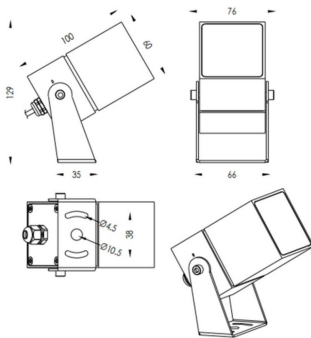

### TUBEO-S

Lavov spike spot light from the family TUBEO-S with a power of 10W and a 24 degrees beam angle. With a total lumen output of 1050lm and a luminous efficiency of 105lm/W. Made in Die Cast Aluminum body, steel bracket and Tempered Glass cover and finished in Black colour. IP67 and IK10 degree of protection ON-OFF driver.

### Dimensions

Product dimensions (mm) 60X60X100(H)mm

### Product

Real power (W)	10
Real luminous flux (Lm)	1050
Luminous efficiency (Lm/W)	105
Beam angle (°)	24
Life time (h)	50000h L70B10
IP	67
Electrical class insulation	Class II
Colour	Black
Control gear included	Yes
Control gear	ON-OFF
Light source	LED
Type of LED	1x10W CREE 1512
Average life time (h)	50000h L70B10
Colour temperature (K)	3000
Colour consistency (SDCM)	SDCM<3
CRI	80
IK	IK10