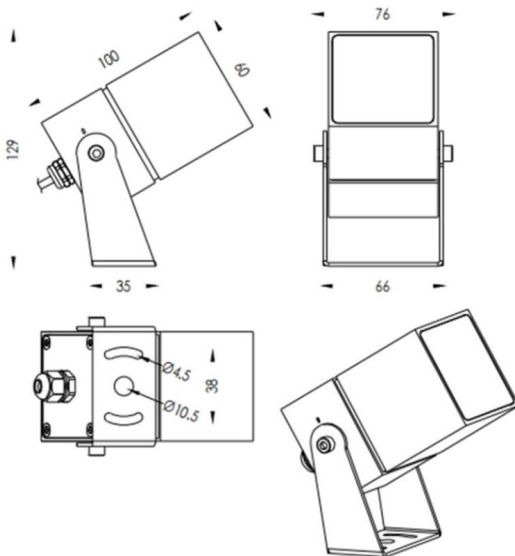

TUBE0-S

Lavov spike spot light from the family TUBE0-S with a power of 10W and a 24 degrees beam angle. With a total lumen output of 1050lm and a luminous efficiency of 105lm/W. Made in Die Cast Aluminum body, steel bracket and Tempered Glass cover and finished in Black colour. IP67 and IK10 degree of protection ON-OFF driver.

Dimensions

Product dimensions (mm) 60X60X100(H)mm

Scheme

Item code	86.OS05.3331.02
Product type	Outdoor
Category	Spike Spot Light
Family	TUBE0-S
Subfamily	TUBE0-S
Pictograms	

Product	
Real power (W)	10
Real luminous flux (Lm)	1050
Luminous efficiency (Lm/W)	105
Beam angle (°)	24
Life time (h)	50000h L70B10
IP	67
Electrical class insulation	Class II
Colour	Black
Control gear included	Yes
Control gear	ON-OFF
Light source	LED
Type of LED	1x10W CREE 1512
Average life time (h)	50000h L70B10
Colour temperature (K)	3000
Colour consistency (SDCM)	SDCM3
CRI	80
IK	IK10