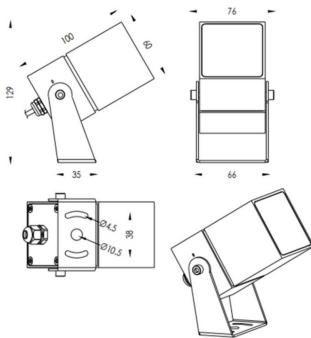

TUBEO-S

Lavov spike spot light from the family TUBEO-S with a power of 10W and a 36 degrees beam angle. With a total lumen output of 1050lm and a luminous efficiency of 105lm/W. Made in Die Cast Aluminum body, steel bracket and Tempered Glass cover and finished in White colour. IP67 and IK10 degree of protection ON-OFF driver.

Item code	86.OS05.3341.01
Product type	Outdoor
Category	Spike Spot Light
Family	TUBEO-S
Subfamily	TUBEO-S

Pictograms

Dimensions

Product dimensions (mm) 60X60X100(H)mm

Scheme

Product

Real power (W)	10
Real luminous flux (Lm)	1050
Luminous efficiency (Lm/W)	105
Beam angle (°)	36
Life time (h)	50000h L70B10
IP	67
Electrical class insulation	Class II
Colour	White
Control gear included	Yes
Control gear	ON-OFF
Light source	LED
Type of LED	1x10W CREE 1512
Average life time (h)	50000h L70B10
Colour temperature (K)	3000
Colour consistency (SDCM)	SDCM<3
CRI	80
IK	IK10