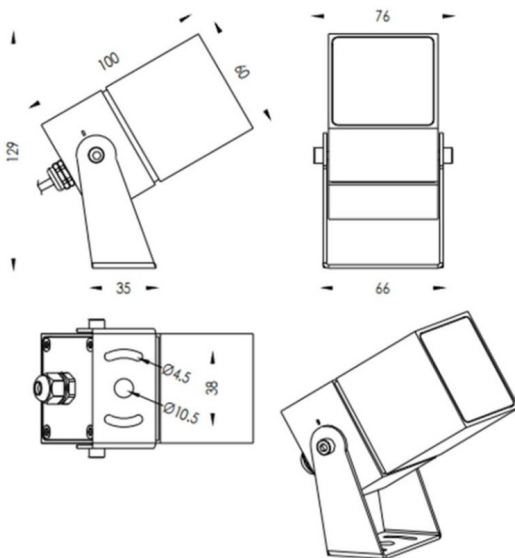

TUBE0-S

Lavov spike spot light from the family TUBE0-S with a power of 10W and a 36 degrees beam angle. With a total lumen output of 1050lm and a luminous efficiency of 105lm/W. Made in Die Cast Aluminum body, steel bracket and Tempered Glass cover and finished in White colour. IP65 and IK10 degree of protection ON-OFF driver.

Dimensions

Product dimensions (mm) 60X60X100(H)mm

Scheme

Item code	86.OS05.3341.01
Product type	Outdoor
Category	Spike Spot Light
Family	TUBE0-S
Subfamily	TUBE0-S

Pictograms

Product	
Real power (W)	10
Real luminous flux (Lm)	1050
Luminous efficiency (Lm/W)	105
Beam angle (°)	36
Life time (h)	50000h L70B10
IP	65
Electrical class insulation	Class II
Colour	White
Control gear included	Yes
Control gear	ON-OFF
Light source	LED
Type of LED	1x10W CREE 1512
Average life time (h)	50000h L70B10
Colour temperature (K)	3000
Colour consistency (SDCM)	SDCM3
CRI	80
IK	IK10