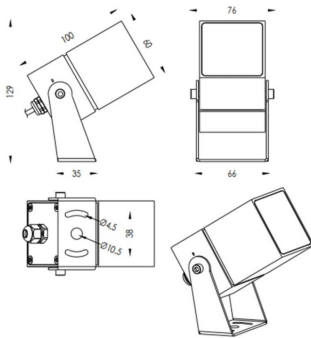

TUBEO-S

Lavov spike spot light from the family TUBEO-S with a power of 10W and a 36 degrees beam angle. With a total lumen output of 1050lm and a luminous efficiency of 105lm/W. Made in Die Cast Aluminum body, steel bracket and Tempered Glass cover and finished in White colour. IP67 and IK10 degree of protection ON-OFF driver.

Item code	86.OS05.3341.01
Product type	Outdoor
Category	Spike Spot Light
Family	TUBEO-S
Subfamily	TUBEO-S
Pictograms	

Dimensions

Product dimensions (mm) 60X60X100(H)mm

Scheme

Product	
Real power (W)	10
Real luminous flux (Lm)	1050
Luminous efficiency (Lm/W)	105
Beam angle (°)	36
Life time (h)	50000h L70B10
IP	67
Electrical class insulation	Class II
Colour	White
Control gear included	Yes
Control gear	ON-OFF
Light source	LED
Type of LED	1x10W CREE 1512
Average life time (h)	50000h L70B10
Colour temperature (K)	3000
Colour consistency (SDCM)	SDCM<3
CRI	80
IK	IK10