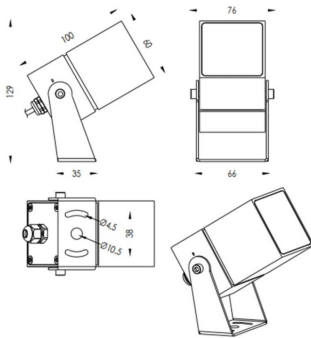

### TUBEO-S

Lavov spike spot light from the family TUBEO-S with a power of 10W and a 36 degrees beam angle. With a total lumen output of 1050lm and a luminous efficiency of 105lm/W. Made in Die Cast Aluminum body, steel bracket and Tempered Glass cover and finished in White colour. IP67 and IK10 degree of protection ON-OFF driver.

Item code	86.OS05.3341.01
Product type	Outdoor
Category	Spike Spot Light
Family	TUBEO-S
Subfamily	TUBEO-S
Pictograms	

### Dimensions

Product dimensions (mm) 60X60X100(H)mm

### Scheme

Product	
Real power (W)	10
Real luminous flux (Lm)	1050
Luminous efficiency (Lm/W)	105
Beam angle (°)	36
Life time (h)	50000h L70B10
IP	67
Electrical class insulation	Class II
Colour	White
Control gear included	Yes
Control gear	ON-OFF
Light source	LED
Type of LED	1x10W CREE 1512
Average life time (h)	50000h L70B10
Colour temperature (K)	3000
Colour consistency (SDCM)	SDCM<3
CRI	80
IK	IK10