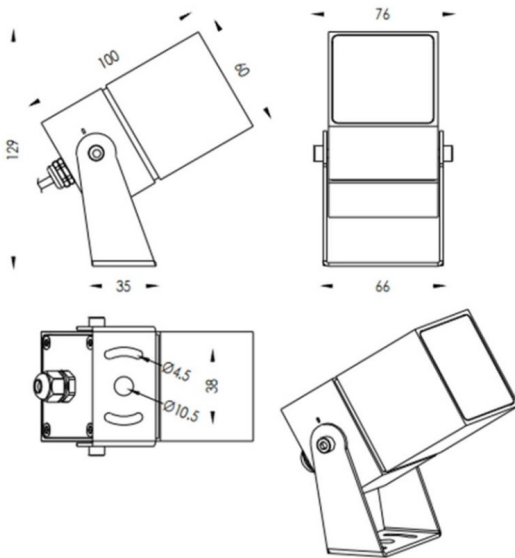

TUBE0-S

Lavov spike spot light from the family TUBE0-S with a power of 10W and a 36 degrees beam angle. With a total lumen output of 1050lm and a luminous efficiency of 105lm/W. Made in Die Cast Aluminum body, steel bracket and Tempered Glass cover and finished in White colour. IP67 and IK10 degree of protection ON-OFF driver.

Dimensions

Product dimensions (mm) 60X60X100(H)mm

Scheme

Item code	86.OS05.3341.01
Product type	Outdoor
Category	Spike Spot Light
Family	TUBE0-S
Subfamily	TUBE0-S
Pictograms	

Product	
Real power (W)	10
Real luminous flux (Lm)	1050
Luminous efficiency (Lm/W)	105
Beam angle (°)	36
Life time (h)	50000h L70B10
IP	67
Electrical class insulation	Class II
Colour	White
Control gear included	Yes
Control gear	ON-OFF
Light source	LED
Type of LED	1x10W CREE 1512
Average life time (h)	50000h L70B10
Colour temperature (K)	3000
Colour consistency (SDCM)	SDCM3
CRI	80
IK	IK10