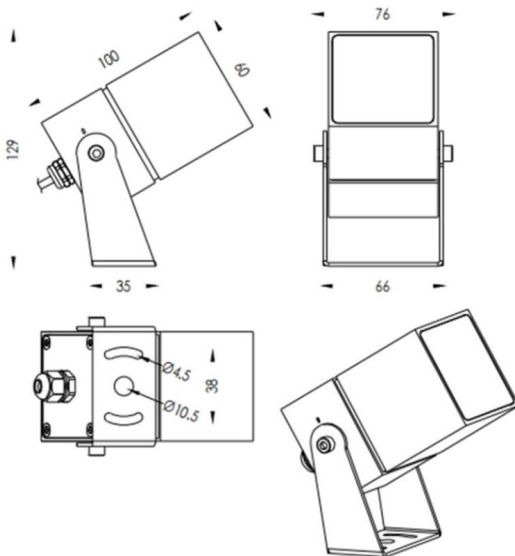

TUBE0-S

Lavov spike spot light from the family TUBE0-S with a power of 10W and a 36 degrees beam angle. With a total lumen output of 1050lm and a luminous efficiency of 105lm/W. Made in Die Cast Aluminum body, steel bracket and Tempered Glass cover and finished in Black colour. IP67 and IK10 degree of protection ON-OFF driver.

Dimensions

Product dimensions (mm) 60X60X100(H)mm

Scheme

Item code	86.OS05.3341.02
Product type	Outdoor
Category	Spike Spot Light
Family	TUBE0-S
Subfamily	TUBE0-S
Pictograms	

Product	
Real power (W)	10
Real luminous flux (Lm)	1050
Luminous efficiency (Lm/W)	105
Beam angle (°)	36
Life time (h)	50000h L70B10
IP	67
Electrical class insulation	Class II
Colour	Black
Control gear included	Yes
Control gear	ON-OFF
Light source	LED
Type of LED	1x10W CREE 1512
Average life time (h)	50000h L70B10
Colour temperature (K)	3000
Colour consistency (SDCM)	SDCM3
CRI	80
IK	IK10