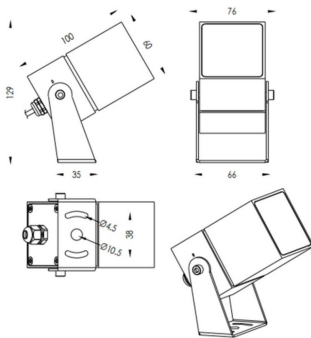

### TUBEO-S

Lavov spike spot light from the family TUBEO-S with a power of 10W and a 36 degrees beam angle. With a total lumen output of 1050lm and a luminous efficiency of 105lm/W. Made in Die Cast Aluminum body, steel bracket and Tempered Glass cover and finished in Black colour. IP67 and IK10 degree of protection ON-OFF driver.

### Dimensions

Product dimensions (mm) 60X60X100(H)mm

### Product

Real power (W)	10
Real luminous flux (Lm)	1050
Luminous efficiency (Lm/W)	105
Beam angle (°)	36
Life time (h)	50000h L70B10
IP	67
Electrical class insulation	Class II
Colour	Black
Control gear included	Yes
Control gear	ON-OFF
Light source	LED
Type of LED	1x10W CREE 1512
Average life time (h)	50000h L70B10
Colour temperature (K)	3000
Colour consistency (SDCM)	SDCM<3
CRI	80
IK	IK10