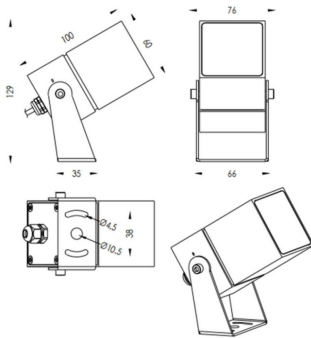

TUBEO-S

Lavov spike spot light from the family TUBEO-S with a power of 10W and a 36 degrees beam angle. With a total lumen output of 1050lm and a luminous efficiency of 105lm/W. Made in Die Cast Aluminum body, steel bracket and Tempered Glass cover and finished in Black colour. IP67 and IK10 degree of protection ON-OFF driver.

Item code	86.OS05.3341.02
Product type	Outdoor
Category	Spike Spot Light
Family	TUBEO-S
Subfamily	TUBEO-S
Pictograms	

Dimensions

Product dimensions (mm) 60X60X100(H)mm

Scheme

Product	
Real power (W)	10
Real luminous flux (Lm)	1050
Luminous efficiency (Lm/W)	105
Beam angle (°)	36
Life time (h)	50000h L70B10
IP	67
Electrical class insulation	Class II
Colour	Black
Control gear included	Yes
Control gear	ON-OFF
Light source	LED
Type of LED	1x10W CREE 1512
Average life time (h)	50000h L70B10
Colour temperature (K)	3000
Colour consistency (SDCM)	SDCM<3
CRI	80
IK	IK10