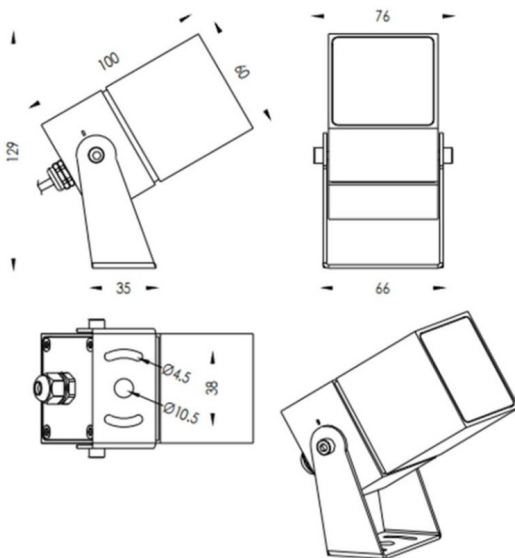

### TUBEO-S

Lavov spike spot light from the family TUBEO-S with a power of 10W and a 36 degrees beam angle. With a total lumen output of 1050lm and a luminous efficiency of 105lm/W. Made in Die Cast Aluminum body, steel bracket and Tempered Glass cover and finished in Black colour. IP65 and IK10 degree of protection ON-OFF driver.

#### Dimensions

Product dimensions (mm) 60X60X100(H)mm

#### Scheme

Item code	86.OS05.3341.02
Product type	Outdoor
Category	Spike Spot Light
Family	TUBEO-S
Subfamily	TUBEO-S

#### Pictograms

Product	
Real power (W)	10
Real luminous flux (Lm)	1050
Luminous efficiency (Lm/W)	105
Beam angle (°)	36
Life time (h)	50000h L70B10
IP	65
Electrical class insulation	Class II
Colour	Black
Control gear included	Yes
Control gear	ON-OFF
Light source	LED
Type of LED	1x10W CREE 1512
Average life time (h)	50000h L70B10
Colour temperature (K)	3000
Colour consistency (SDCM)	SDCM3
CRI	80
IK	IK10