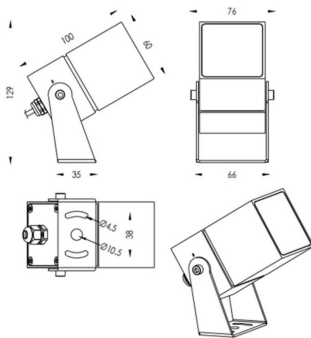

TUBEO-S

Lavov spike spot light from the family TUBEO-S with a power of 10W and a 55 degrees beam angle. With a total lumen output of 1050lm and a luminous efficiency of 105lm/W. Made in Die Cast Aluminum body, steel bracket and Tempered Glass cover and finished in White colour. IP67 and IK10 degree of protection ON-OFF driver.

Item code	86.OS05.3351.01
Product type	Outdoor
Category	Spike Spot Light
Family	TUBEO-S
Subfamily	TUBEO-S
Pictograms	

Dimensions

Product dimensions (mm) 60X60X100(H)mm

Scheme

Product

Real power (W)	10
Real luminous flux (Lm)	1050
Luminous efficiency (Lm/W)	105
Beam angle (°)	55
Life time (h)	50000h L70B10
IP	67
Electrical class insulation	Class II
Colour	White
Control gear included	Yes
Control gear	ON-OFF
Light source	LED
Type of LED	1x10W CREE 1512
Average life time (h)	50000h L70B10
Colour temperature (K)	3000
Colour consistency (SDCM)	SDCM<3
CRI	80
IK	IK10