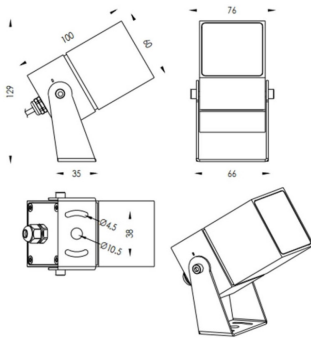

TUBEO-S

Lavov spike spot light from the family TUBEO-S with a power of 10W and a 55 degrees beam angle. With a total lumen output of 1050lm and a luminous efficiency of 105lm/W. Made in Die Cast Aluminum body, steel bracket and Tempered Glass cover and finished in White colour. IP67 and IK10 degree of protection ON-OFF driver.

Item code	86.OS05.3351.01
Product type	Outdoor
Category	Spike Spot Light
Family	TUBEO-S
Subfamily	TUBEO-S
Pictograms	

Dimensions

Product dimensions (mm) 60X60X100(H)mm

Scheme

Product

Real power (W)	10
Real luminous flux (Lm)	1050
Luminous efficiency (Lm/W)	105
Beam angle (°)	55
Life time (h)	50000h L70B10
IP	67
Electrical class insulation	Class II
Colour	White
Control gear included	Yes
Control gear	ON-OFF
Light source	LED
Type of LED	1x10W CREE 1512
Average life time (h)	50000h L70B10
Colour temperature (K)	3000
Colour consistency (SDCM)	SDCM<3
CRI	80
IK	IK10