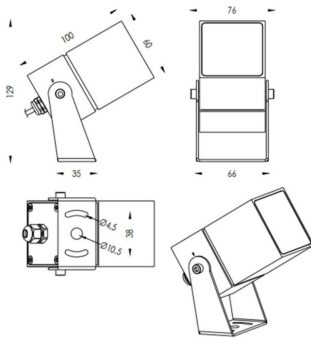

TUBEO-S

Lavov spike spot light from the family TUBEO-S with a power of 10W and a 55 degrees beam angle. With a total lumen output of 1050lm and a luminous efficiency of 105lm/W. Made in Die Cast Aluminum body, steel bracket and Tempered Glass cover and finished in White colour. IP67 and IK10 degree of protection ON-OFF driver.

Item code	86.OS05.3351.01
Product type	Outdoor
Category	Spike Spot Light
Family	TUBEO-S
Subfamily	TUBEO-S

Pictograms

Dimensions

Product dimensions (mm) 60X60X100(H)mm

Scheme

Product

Real power (W)	10
Real luminous flux (Lm)	1050
Luminous efficiency (Lm/W)	105
Beam angle (°)	55
Life time (h)	50000h L70B10
IP	67
Electrical class insulation	Class II
Colour	White
Control gear included	Yes
Control gear	ON-OFF
Light source	LED
Type of LED	1x10W CREE 1512
Average life time (h)	50000h L70B10
Colour temperature (K)	3000
Colour consistency (SDCM)	SDCM<3
CRI	80
IK	IK10