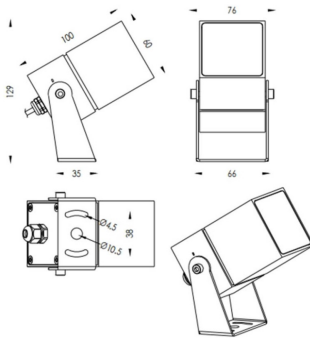

TUBEO-S

Lavov spike spot light from the family TUBEO-S with a power of 10W and a 55 degrees beam angle. With a total lumen output of 1050lm and a luminous efficiency of 105lm/W. Made in Die Cast Aluminum body, steel bracket and Tempered Glass cover and finished in White colour. IP67 and IK10 degree of protection ON-OFF driver.

Item code	86.OS05.3351.01
Product type	Outdoor
Category	Spike Spot Light
Family	TUBEO-S
Subfamily	TUBEO-S

Pictograms

Dimensions

Product dimensions (mm) 60X60X100(H)mm

Scheme

Product

Real power (W)	10
Real luminous flux (Lm)	1050
Luminous efficiency (Lm/W)	105
Beam angle (°)	55
Life time (h)	50000h L70B10
IP	67
Electrical class insulation	Class II
Colour	White
Control gear included	Yes
Control gear	ON-OFF
Light source	LED
Type of LED	1x10W CREE 1512
Average life time (h)	50000h L70B10
Colour temperature (K)	3000
Colour consistency (SDCM)	SDCM<3
CRI	80
IK	IK10