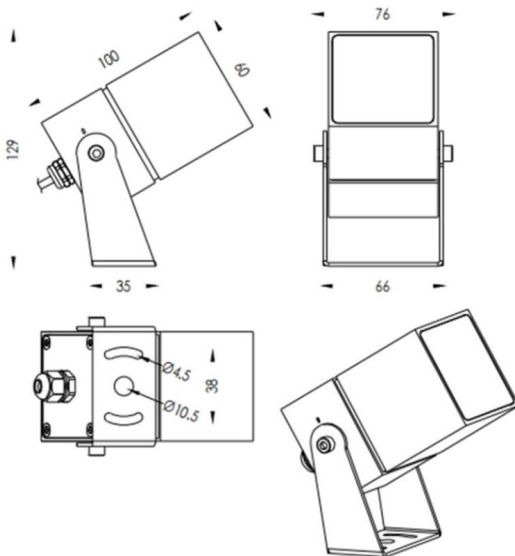

### TUBEO-S

Lavov spike spot light from the family TUBEO-S with a power of 10W and a 55 degrees beam angle. With a total lumen output of 1050lm and a luminous efficiency of 105lm/W. Made in Die Cast Aluminum body, steel bracket and Tempered Glass cover and finished in White colour. IP67 and IK10 degree of protection ON-OFF driver.

#### Dimensions

Product dimensions (mm) 60X60X100(H)mm

#### Scheme

Item code	86.OS05.3351.01
Product type	Outdoor
Category	Spike Spot Light
Family	TUBEO-S
Subfamily	TUBEO-S

#### Pictograms

Product	
Real power (W)	10
Real luminous flux (Lm)	1050
Luminous efficiency (Lm/W)	105
Beam angle (°)	55
Life time (h)	50000h L70B10
IP	65
Electrical class insulation	Class II
Colour	White
Control gear included	Yes
Control gear	ON-OFF
Light source	LED
Type of LED	1x10W CREE 1512
Average life time (h)	50000h L70B10
Colour temperature (K)	3000
Colour consistency (SDCM)	SDCM3
CRI	80
IK	IK10