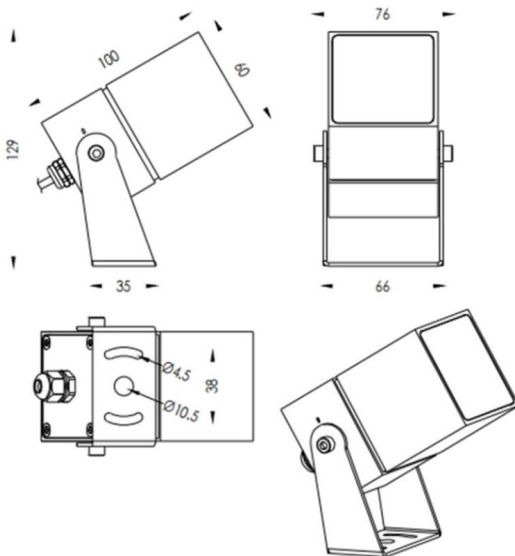

### TUBE0-S

Lavov spike spot light from the family TUBE0-S with a power of 10W and a 55 degrees beam angle. With a total lumen output of 1050lm and a luminous efficiency of 105lm/W. Made in Die Cast Aluminum body, steel bracket and Tempered Glass cover and finished in White colour. IP67 and IK10 degree of protection ON-OFF driver.

#### Dimensions

Product dimensions (mm) 60X60X100(H)mm

#### Scheme

Item code	86.OS05.3351.01
Product type	Outdoor
Category	Spike Spot Light
Family	TUBE0-S
Subfamily	TUBE0-S
Pictograms	

Product	
Real power (W)	10
Real luminous flux (Lm)	1050
Luminous efficiency (Lm/W)	105
Beam angle (°)	55
Life time (h)	50000h L70B10
IP	67
Electrical class insulation	Class II
Colour	White
Control gear included	Yes
Control gear	ON-OFF
Light source	LED
Type of LED	1x10W CREE 1512
Average life time (h)	50000h L70B10
Colour temperature (K)	3000
Colour consistency (SDCM)	SDCM3
CRI	80
IK	IK10