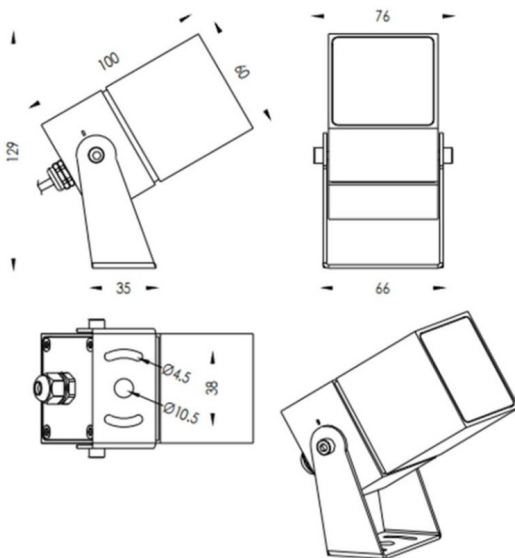

TUBEO-S

Lavov spike spot light from the family TUBEO-S with a power of 10W and a 55 degrees beam angle. With a total lumen output of 1050lm and a luminous efficiency of 105lm/W. Made in Die Cast Aluminum body, steel bracket and Tempered Glass cover and finished in Black colour. IP65 and IK10 degree of protection ON-OFF driver.

Dimensions

Product dimensions (mm) 60X60X100(H)mm

Scheme

Item code	86.OS05.3351.02
Product type	Outdoor
Category	Spike Spot Light
Family	TUBEO-S
Subfamily	TUBEO-S

Pictograms

Product	
Real power (W)	10
Real luminous flux (Lm)	1050
Luminous efficiency (Lm/W)	105
Beam angle (°)	55
Life time (h)	50000h L70B10
IP	65
Electrical class insulation	Class II
Colour	Black
Control gear included	Yes
Control gear	ON-OFF
Light source	LED
Type of LED	1x10W CREE 1512
Average life time (h)	50000h L70B10
Colour temperature (K)	3000
Colour consistency (SDCM)	SDCM3
CRI	80
IK	IK10