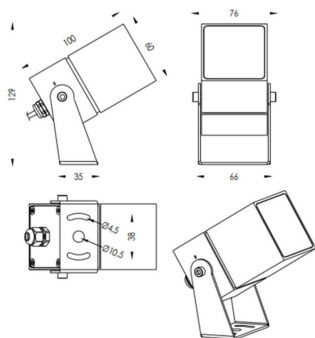

TUBEO-S

Lavov spike spot light from the family TUBEO-S with a power of 10W and a 55 degrees beam angle. With a total lumen output of 1050lm and a luminous efficiency of 105lm/W. Made in Die Cast Aluminum body, steel bracket and Tempered Glass cover and finished in Black colour. IP67 and IK10 degree of protection ON-OFF driver.

Item code	86.OS05.3351.02
Product type	Outdoor
Category	Spike Spot Light
Family	TUBEO-S
Subfamily	TUBEO-S

Pictograms

Dimensions

Product dimensions (mm) 60X60X100(H)mm

Scheme

Product	
Real power (W)	10
Real luminous flux (Lm)	1050
Luminous efficiency (Lm/W)	105
Beam angle (°)	55
Life time (h)	50000h L70B10
IP	67
Electrical class insulation	Class II
Colour	Black
Control gear included	Yes
Control gear	ON-OFF
Light source	LED
Type of LED	1x10W CREE 1512
Average life time (h)	50000h L70B10
Colour temperature (K)	3000
Colour consistency (SDCM)	SDCM<3
CRI	80
IK	IK10