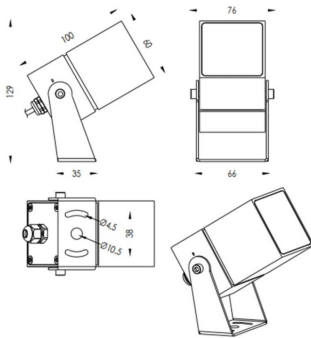

### TUBEO-S

Lavov spike spot light from the family TUBEO-S with a power of 10W and a 55 degrees beam angle. With a total lumen output of 1050lm and a luminous efficiency of 105lm/W. Made in Die Cast Aluminum body, steel bracket and Tempered Glass cover and finished in Black colour. IP67 and IK10 degree of protection ON-OFF driver.

Item code	86.OS05.3351.02
Product type	Outdoor
Category	Spike Spot Light
Family	TUBEO-S
Subfamily	TUBEO-S
Pictograms	

### Dimensions

Product dimensions (mm) 60X60X100(H)mm

### Scheme

Product	
Real power (W)	10
Real luminous flux (Lm)	1050
Luminous efficiency (Lm/W)	105
Beam angle (°)	55
Life time (h)	50000h L70B10
IP	67
Electrical class insulation	Class II
Colour	Black
Control gear included	Yes
Control gear	ON-OFF
Light source	LED
Type of LED	1x10W CREE 1512
Average life time (h)	50000h L70B10
Colour temperature (K)	3000
Colour consistency (SDCM)	SDCM<3
CRI	80
IK	IK10