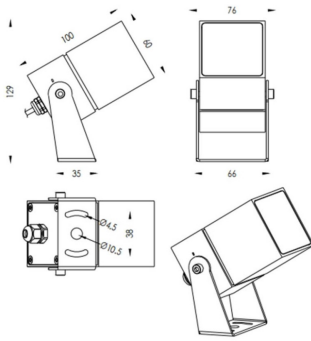

TUBEO-S

Lavov spike spot light from the family TUBEO-S with a power of 10W and a 55 degrees beam angle. With a total lumen output of 1050lm and a luminous efficiency of 105lm/W. Made in Die Cast Aluminum body, steel bracket and Tempered Glass cover and finished in Black colour. IP67 and IK10 degree of protection ON-OFF driver.

Item code	86.OS05.3351.02
Product type	Outdoor
Category	Spike Spot Light
Family	TUBEO-S
Subfamily	TUBEO-S
Pictograms	

Dimensions

Product dimensions (mm) 60X60X100(H)mm

Scheme

Product

Real power (W)	10
Real luminous flux (Lm)	1050
Luminous efficiency (Lm/W)	105
Beam angle (°)	55
Life time (h)	50000h L70B10
IP	67
Electrical class insulation	Class II
Colour	Black
Control gear included	Yes
Control gear	ON-OFF
Light source	LED
Type of LED	1x10W CREE 1512
Average life time (h)	50000h L70B10
Colour temperature (K)	3000
Colour consistency (SDCM)	SDCM<3
CRI	80
IK	IK10