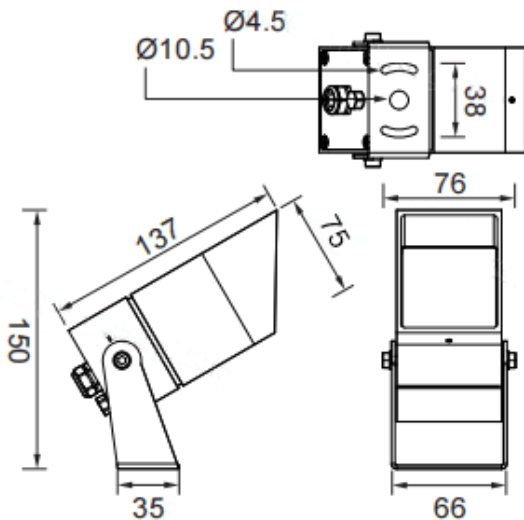

TUBE0-S

Lavov Spike Spot Light from the family TUBE0-S with a power of 7.5W and a 3.5° beam angle. Finished in White colour. Dimensions 75X75XH160mm.. With a total lumen output of 253lm and a luminous efficiency of 33lm/W. CCT 3000K. Driver ON-OFF. Made in Die Cast Aluminum body, steel bracket and Tempered Glass cover. .IP65. IK04.

Dimensions

Product dimensions (mm) 75X75XH160mm

Scheme

Item code	86.OS05.4311.01
Product type	Outdoor
Category	Spike Spot Light
Family	TUBE0-S
Subfamily	TUBE0-S

Pictograms

Product	
Real power (W)	7.5
Real luminous flux (Lm)	253
Luminous efficiency (Lm/W)	33.7
Beam angle (°)	3.5°
Life time (h)	50000h L70B10
IP	65
Electrical class insulation	Class II
Colour	White
Control gear included	Yes
Control gear	ON-OFF
Light source	LED
Type of LED	1x6W CREE 1304
Average life time (h)	50000h L70B10
Colour temperature (K)	3000
Colour consistency (SDCM)	SDCM3
CRI	80
IK	IK04