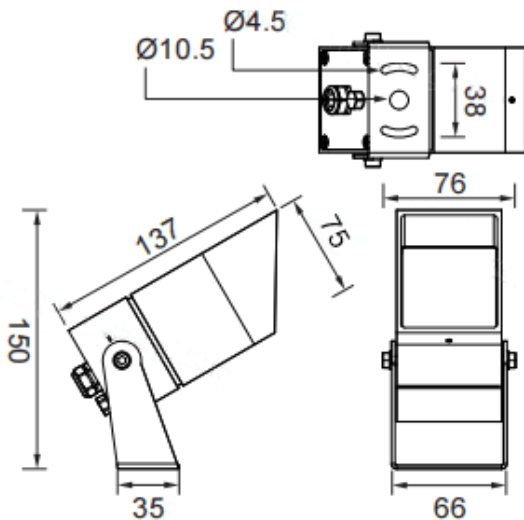

TUBE0-S

Lavov Spike Spot Light from the family TUBE0-S with a power of 7.5W and a 3,5° beam angle. Finished in White colour. Dimensions 75X75XH160mm.. With a total lumen output of 253lm and a luminous efficiency of 33.72999999999997lm/W. CCT 3000K. Driver ON-OFF. Made in Die Cast Aluminum body, steel bracket and Tempered Glass cover. .IP66. IK04.

Dimensions

Product dimensions (mm) 75X75XH160mm

Scheme

Item code	86.OS05.4311.01
Product type	Outdoor
Category	Spike Spot Light
Family	TUBE0-S
Subfamily	TUBE0-S
Pictograms	

Product

Real power (W)	7.5
Real luminous flux (Lm)	253
Luminous efficiency (Lm/W)	33.72999999999997
Beam angle (°)	3,5°
Life time (h)	50000h L70B10
IP	66
Electrical class insulation	Class II
Colour	White
Control gear included	Yes
Control gear	ON-OFF
Light source	LED
Type of LED	1x6W CREE 1304
Average life time (h)	50000h L70B10
Colour temperature (K)	3000
Colour consistency (SDCM)	SDCM3
CRI	80
IK	IK04