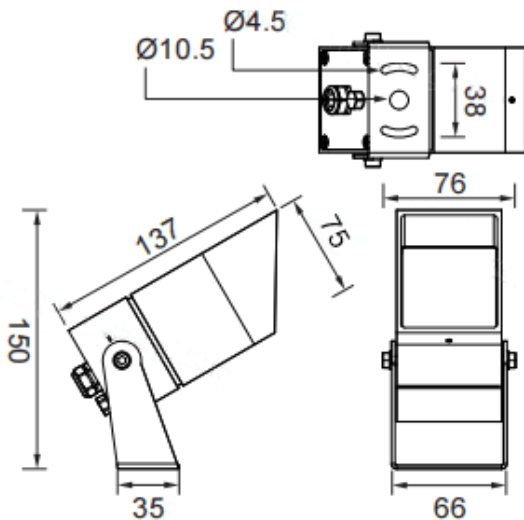

TUBE0-S

Lavov Spike Spot Light from the family TUBE0-S with a power of 7.5W and a 3,5° beam angle. Finished in Black colour. Dimensions 75X75XH160mm.. With a total lumen output of 253lm and a luminous efficiency of 33.729999999999997lm/W. CCT 3000K. Driver ON-OFF. Made in Die Cast Aluminum body, steel bracket and Tempered Glass cover. .IP66. IK04.

Dimensions

Product dimensions (mm) 75X75XH160mm

Scheme

Item code	86.OS05.4311.02
Product type	Outdoor
Category	Spike Spot Light
Family	TUBE0-S
Subfamily	TUBE0-S
Pictograms	

Product	
Real power (W)	7.5
Real luminous flux (Lm)	253
Luminous efficiency (Lm/W)	33.729999999999997
Beam angle (º)	3,5°
Life time (h)	50000h L70B10
IP	66
Electrical class insulation	Class II
Colour	Black
Control gear included	Yes
Control gear	ON-OFF
Light source	LED
Type of LED	1x6W CREE 1304
Average life time (h)	50000h L70B10
Colour temperature (K)	3000
Colour consistency (SDCM)	SDCM<3
CRI	80
IK	IK04