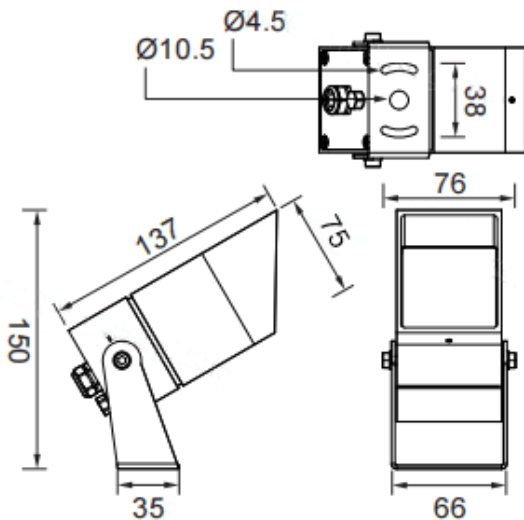

TUBE0-S

Lavov Spike Spot Light from the family TUBE0-S with a power of 7.5W and a 3,5° beam angle. Finished in Black colour. Dimensions 75X75XH160mm.. With a total lumen output of 253lm and a luminous efficiency of 33.72999999999997lm/W. CCT 3000K. Driver ON-OFF. Made in Die Cast Aluminum body, steel bracket and Tempered Glass cover. .IP66. IK04.

Dimensions

Product dimensions (mm) 75X75XH160mm

Scheme

Item code	86.OS05.4311.02
Product type	Outdoor
Category	Spike Spot Light
Family	TUBE0-S
Subfamily	TUBE0-S
Pictograms	

Product	
Real power (W)	7.5
Real luminous flux (Lm)	253
Luminous efficiency (Lm/W)	33.72999999999997
Beam angle (°)	3,5°
Life time (h)	50000h L70B10
IP	66
Electrical class insulation	Class II
Colour	Black
Control gear included	Yes
Control gear	ON-OFF
Light source	LED
Type of LED	1x6W CREE 1304
Average life time (h)	50000h L70B10
Colour temperature (K)	3000
Colour consistency (SDCM)	SDCM3
CRI	80
IK	IK04