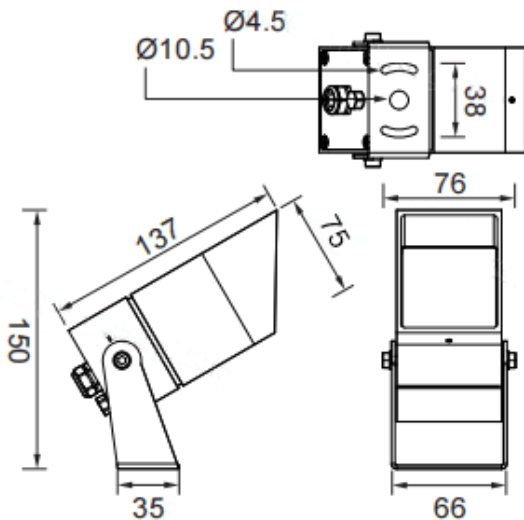

TUBEO-S

Lavov Spike Spot Light from the family TUBEO-S with a power of 7.5W and a 3.5° beam angle. Finished in Black colour. Dimensions 75X75XH160mm.. With a total lumen output of 253lm and a luminous efficiency of 33.7lm/W. CCT 3000K. Driver ON-OFF. Made in Die Cast Aluminum body, steel bracket and Tempered Glass cover. .IP66. IK04.

Dimensions

Product dimensions (mm) 75X75XH160mm

Scheme

Item code	86.OS05.4311.02
Product type	Outdoor
Category	Spike Spot Light
Family	TUBEO-S
Subfamily	TUBEO-S

Pictograms

Product	
Real power (W)	7.5
Real luminous flux (Lm)	253
Luminous efficiency (Lm/W)	33
Beam angle (°)	3.5°
Life time (h)	50000h L70B10
IP	66
Electrical class insulation	Class II
Colour	Black
Control gear included	Yes
Control gear	ON-OFF
Light source	LED
Type of LED	1x6W CREE 1304
Average life time (h)	50000h L70B10
Colour temperature (K)	3000
Colour consistency (SDCM)	SDCM3
CRI	80
IK	IK04