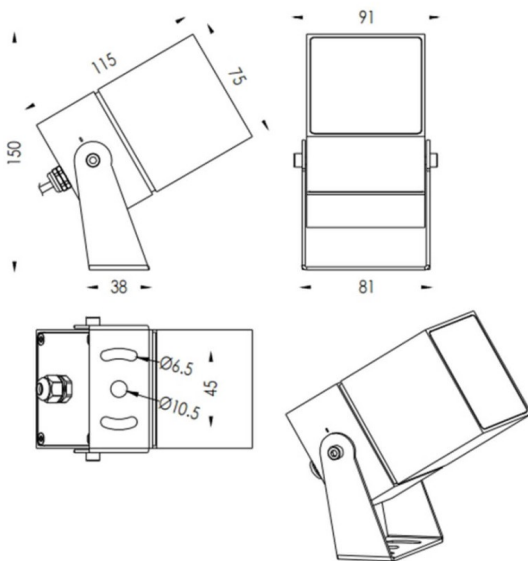

Scheme

Item code	86.OS05.4321.01
Product type	Outdoor
Category	Spike Spot Light
Family	TUBEO-S
Subfamily	TUBEO-S