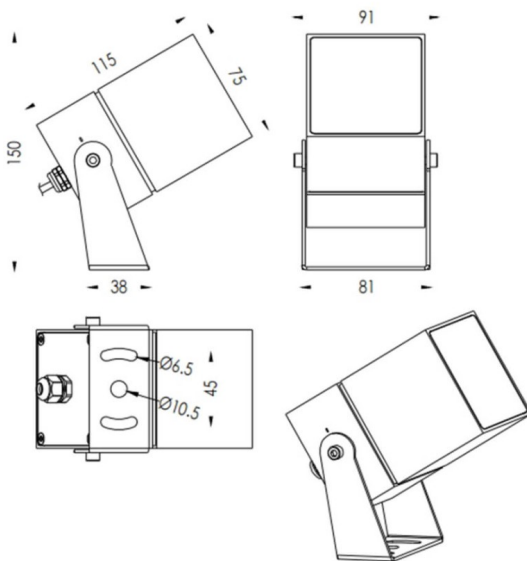

TUBEO-S

Lavov spike spot light from the family TUBEO-S with a power of 15W and a 15 degrees beam angle. With a total lumen output of 1232lm and a luminous efficiency of 77lm/W. Made in Die Cast Aluminum body, steel bracket and Tempered Glass cover and finished in White colour. IP67 and IK10 degree of protection ON-OFF driver.

Dimensions

Product dimensions (mm) 75X75X115(H)mm

Scheme

Item code	86.OS05.4321.01
Product type	Outdoor
Category	Spike Spot Light
Family	TUBEO-S
Subfamily	TUBEO-S

Pictograms

Product	
Real power (W)	15
Real luminous flux (Lm)	1232
Luminous efficiency (Lm/W)	77
Beam angle (º)	15
Life time (h)	50000h L70B10
IP	67
Electrical class insulation	Class II
Colour	White
Control gear included	Yes
Control gear	ON-OFF
Light source	LED
Type of LED	1x16W CREE 1512
Average life time (h)	50000h L70B10
Colour temperature (K)	3000
Colour consistency (SDCM)	SDCM<3
CRI	80
IK	IK10