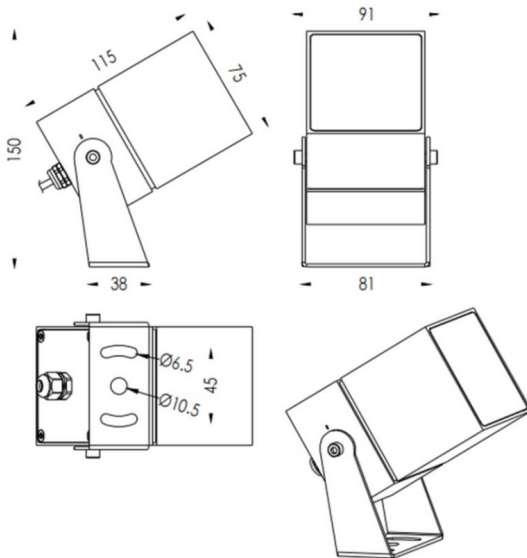

TUBE0-S

Lavov spike spot light from the family TUBE0-S with a power of 15W and a 15 degrees beam angle. With a total lumen output of 1232lm and a luminous efficiency of 77lm/W. Made in Die Cast Aluminum body, steel bracket and Tempered Glass cover and finished in White colour. IP67 and IK10 degree of protection ON-OFF driver.

Dimensions

Product dimensions (mm) 75X75X115(H)mm

Scheme

Item code	86.OS05.4321.01
Product type	Outdoor
Category	Spike Spot Light
Family	TUBE0-S
Subfamily	TUBE0-S
Pictograms	

Product	
Real power (W)	15
Real luminous flux (Lm)	1232
Luminous efficiency (Lm/W)	77
Beam angle (°)	15
Life time (h)	50000h L70B10
IP	67
Electrical class insulation	Class II
Colour	White
Control gear included	Yes
Control gear	ON-OFF
Light source	LED
Type of LED	1x16W CREE 1512
Average life time (h)	50000h L70B10
Colour temperature (K)	3000
Colour consistency (SDCM)	SDCM3
CRI	80
IK	IK10