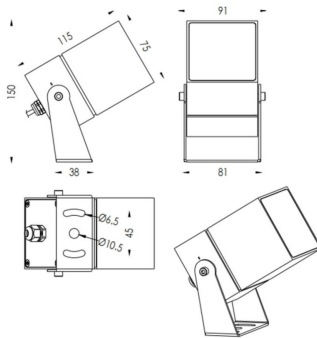

### TUBEO-S

Lavov spike spot light from the family TUBEO-S with a power of 16W and a 15 degrees beam angle. With a total lumen output of 1232lm and a luminous efficiency of 77lm/W. Made in Die Cast Aluminum body, steel bracket and Tempered Glass cover and finished in White colour. IP67 and IK10 degree of protection ON-OFF driver.

### Dimensions

Product dimensions (mm) 75X75X115(H)mm

### Scheme

Product	
Real power (W)	16
Real luminous flux (Lm)	1232
Luminous efficiency (Lm/W)	77
Beam angle (°)	15
Life time (h)	50000h L70B10
IP	67
Electrical class insulation	Class II
Colour	White
Control gear included	Yes
Control gear	ON-OFF
Light source	LED
Type of LED	1x16W CREE 1512
Average life time (h)	50000h L70B10
Colour temperature (K)	3000
Colour consistency (SDCM)	SDCM<3
CRI	80
IK	IK10