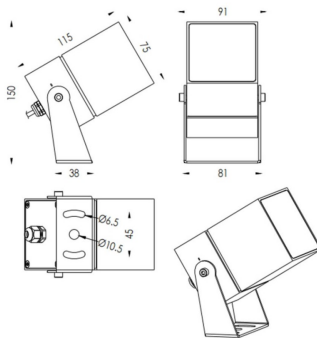

TUBEO-S

Lavov spike spot light from the family TUBEO-S with a power of 16W and a 15 degrees beam angle. With a total lumen output of 1232lm and a luminous efficiency of 77lm/W. Made in Die Cast Aluminum body, steel bracket and Tempered Glass cover and finished in White colour. IP67 and IK10 degree of protection ON-OFF driver.

Item code	86.OS05.4321.01
Product type	Outdoor
Category	Spike Spot Light
Family	TUBEO-S
Subfamily	TUBEO-S
Pictograms	

Dimensions

Product dimensions (mm) 75X75X115(H)mm

Scheme

Product	
Real power (W)	16
Real luminous flux (Lm)	1232
Luminous efficiency (Lm/W)	77
Beam angle (°)	15
Life time (h)	50000h L70B10
IP	67
Electrical class insulation	Class II
Colour	White
Control gear included	Yes
Control gear	ON-OFF
Light source	LED
Type of LED	1x16W CREE 1512
Average life time (h)	50000h L70B10
Colour temperature (K)	3000
Colour consistency (SDCM)	SDCM<3
CRI	80
IK	IK10