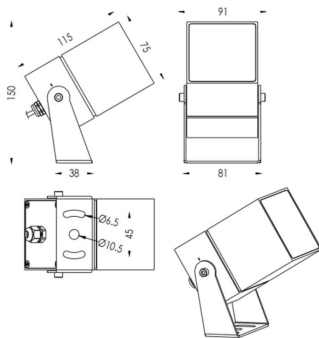

TUBEO-S

Lavov spike spot light from the family TUBEO-S with a power of 16W and a 15 degrees beam angle. With a total lumen output of 1232lm and a luminous efficiency of 77lm/W. Made in Die Cast Aluminum body, steel bracket and Tempered Glass cover and finished in White colour. IP67 and IK10 degree of protection ON-OFF driver.

Item code	86.OS05.4321.01
Product type	Outdoor
Category	Spike Spot Light
Family	TUBEO-S
Subfamily	TUBEO-S
Pictograms	

Dimensions

Product dimensions (mm) 75X75X115(H)mm

Scheme

Product	
Real power (W)	16
Real luminous flux (Lm)	1232
Luminous efficiency (Lm/W)	77
Beam angle (°)	15
Life time (h)	50000h L70B10
IP	67
Electrical class insulation	Class II
Colour	White
Control gear included	Yes
Control gear	ON-OFF
Light source	LED
Type of LED	1x16W CREE 1512
Average life time (h)	50000h L70B10
Colour temperature (K)	3000
Colour consistency (SDCM)	SDCM<3
CRI	80
IK	IK10