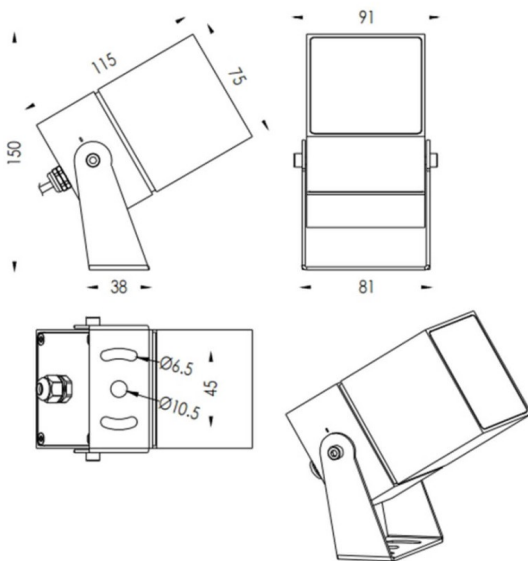

Scheme

Item code	86.OS05.4321.02
Product type	Outdoor
Category	Spike Spot Light
Family	TUBEO-S
Subfamily	TUBEO-S