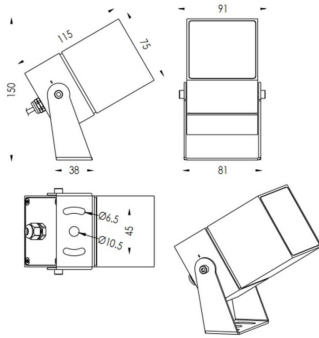

TUBEO-S

Lavov spike spot light from the family TUBEO-S with a power of 16W and a 15 degrees beam angle. With a total lumen output of 1232lm and a luminous efficiency of 77lm/W. Made in Die Cast Aluminum body, steel bracket and Tempered Glass cover and finished in Black colour. IP67 and IK10 degree of protection ON-OFF driver.

Item code	86.OS05.4321.02
Product type	Outdoor
Category	Spike Spot Light
Family	TUBEO-S
Subfamily	TUBEO-S
Pictograms	

Dimensions

Product dimensions (mm) 75X75X115(H)mm

Scheme

Product	
Real power (W)	16
Real luminous flux (Lm)	1232
Luminous efficiency (Lm/W)	77
Beam angle (°)	15
Life time (h)	50000h L70B10
IP	67
Electrical class insulation	Class II
Colour	Black
Control gear included	Yes
Control gear	ON-OFF
Light source	LED
Type of LED	1x16W CREE 1512
Average life time (h)	50000h L70B10
Colour temperature (K)	3000
Colour consistency (SDCM)	SDCM<3
CRI	80
IK	IK10