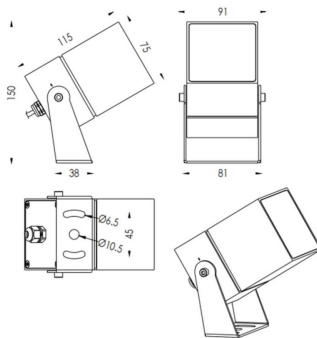

TUBEO-S

Lavov spike spot light from the family TUBEO-S with a power of 16W and a 15 degrees beam angle. With a total lumen output of 1232lm and a luminous efficiency of 77lm/W. Made in Die Cast Aluminum body, steel bracket and Tempered Glass cover and finished in Black colour. IP67 and IK10 degree of protection ON-OFF driver.

Item code	86.OS05.4321.02
Product type	Outdoor
Category	Spike Spot Light
Family	TUBEO-S
Subfamily	TUBEO-S
Pictograms	

Dimensions

Product dimensions (mm) 75X75X115(H)mm

Scheme

Product	
Real power (W)	16
Real luminous flux (Lm)	1232
Luminous efficiency (Lm/W)	77
Beam angle (°)	15
Life time (h)	50000h L70B10
IP	67
Electrical class insulation	Class II
Colour	Black
Control gear included	Yes
Control gear	ON-OFF
Light source	LED
Type of LED	1x16W CREE 1512
Average life time (h)	50000h L70B10
Colour temperature (K)	3000
Colour consistency (SDCM)	SDCM<3
CRI	80
IK	IK10