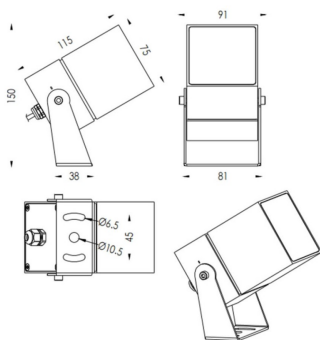

TUBEO-S

Lavov spike spot light from the family TUBEO-S with a power of 16W and a 15 degrees beam angle. With a total lumen output of 1232lm and a luminous efficiency of 77lm/W. Made in Die Cast Aluminum body, steel bracket and Tempered Glass cover and finished in Black colour. IP67 and IK10 degree of protection ON-OFF driver.

Item code	86.OS05.4321.02
Product type	Outdoor
Category	Spike Spot Light
Family	TUBEO-S
Subfamily	TUBEO-S

Pictograms

Dimensions

Product dimensions (mm) 75X75X115(H)mm

Scheme

Product	
Real power (W)	16
Real luminous flux (Lm)	1232
Luminous efficiency (Lm/W)	77
Beam angle (°)	15
Life time (h)	50000h L70B10
IP	67
Electrical class insulation	Class II
Colour	Black
Control gear included	Yes
Control gear	ON-OFF
Light source	LED
Type of LED	1x16W CREE 1512
Average life time (h)	50000h L70B10
Colour temperature (K)	3000
Colour consistency (SDCM)	SDCM<3
CRI	80
IK	IK10