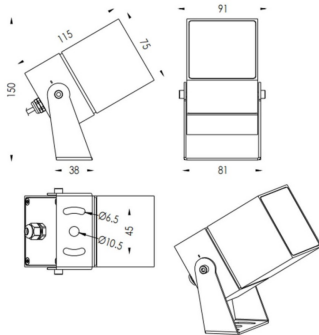

TUBEO-S

Lavov spike spot light from the family TUBEO-S with a power of 16W and a 15 degrees beam angle. With a total lumen output of 1232lm and a luminous efficiency of 77lm/W. Made in Die Cast Aluminum body, steel bracket and Tempered Glass cover and finished in Black colour. IP67 and IK10 degree of protection ON-OFF driver.

Item code	86.OS05.4321.02
Product type	Outdoor
Category	Spike Spot Light
Family	TUBEO-S
Subfamily	TUBEO-S
Pictograms	

Dimensions

Product dimensions (mm) 75X75X115(H)mm

Scheme

Product	
Real power (W)	16
Real luminous flux (Lm)	1232
Luminous efficiency (Lm/W)	77
Beam angle (°)	15
Life time (h)	50000h L70B10
IP	67
Electrical class insulation	Class II
Colour	Black
Control gear included	Yes
Control gear	ON-OFF
Light source	LED
Type of LED	1x16W CREE 1512
Average life time (h)	50000h L70B10
Colour temperature (K)	3000
Colour consistency (SDCM)	SDCM<3
CRI	80
IK	IK10