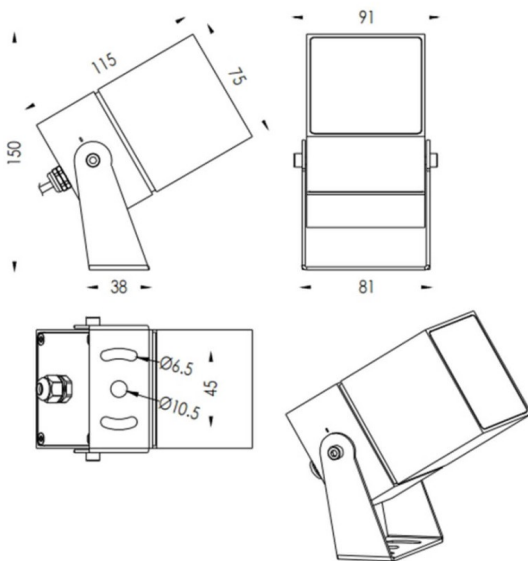

Scheme

Item code	86.OS05.4331.01
Product type	Outdoor
Category	Spike Spot Light
Family	TUBEO-S
Subfamily	TUBEO-S