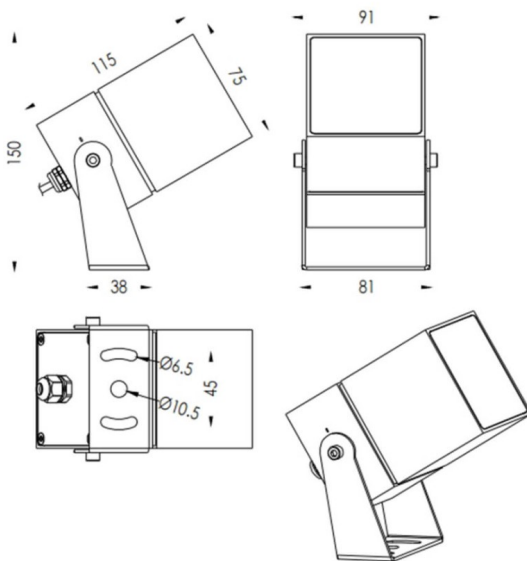

TUBEO-S

Lavov spike spot light from the family TUBEO-S with a power of 15W and a 24 degrees beam angle. With a total lumen output of 1232lm and a luminous efficiency of 77lm/W. Made in Die Cast Aluminum body, steel bracket and Tempered Glass cover and finished in White colour. IP67 and IK10 degree of protection ON-OFF driver.

Dimensions

Product dimensions (mm) 75X75X115(H)mm

Scheme

Item code	86.OS05.4331.01
Product type	Outdoor
Category	Spike Spot Light
Family	TUBEO-S
Subfamily	TUBEO-S
Pictograms	

Product	
Real power (W)	15
Real luminous flux (Lm)	1232
Luminous efficiency (Lm/W)	77
Beam angle (°)	24
Life time (h)	50000h L70B10
IP	67
Electrical class insulation	Class II
Colour	White
Control gear included	Yes
Control gear	ON-OFF
Light source	LED
Type of LED	1x16W CREE 1512
Average life time (h)	50000h L70B10
Colour temperature (K)	3000
Colour consistency (SDCM)	SDCM3
CRI	80
IK	IK10