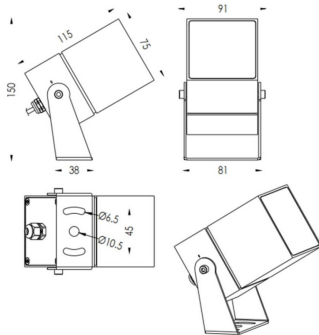

TUBEO-S

Lavov spike spot light from the family TUBEO-S with a power of 16W and a 24 degrees beam angle. With a total lumen output of 1232lm and a luminous efficiency of 77lm/W. Made in Die Cast Aluminum body, steel bracket and Tempered Glass cover and finished in White colour. IP67 and IK10 degree of protection ON-OFF driver.

| | |
|--------------|--|
| Item code | 86.OS05.4331.01 |
| Product type | Outdoor |
| Category | Spike Spot Light |
| Family | TUBEO-S |
| Subfamily | TUBEO-S |
| Pictograms |  |

Dimensions

Product dimensions (mm) 75X75X115(H)mm

Scheme

| | |
|-----------------------------|-----------------|
| Product | |
| Real power (W) | 16 |
| Real luminous flux (Lm) | 1232 |
| Luminous efficiency (Lm/W) | 77 |
| Beam angle (°) | 24 |
| Life time (h) | 50000h L70B10 |
| IP | 67 |
| Electrical class insulation | Class II |
| Colour | White |
| Control gear included | Yes |
| Control gear | ON-OFF |
| Light source | LED |
| Type of LED | 1x16W CREE 1512 |
| Average life time (h) | 50000h L70B10 |
| Colour temperature (K) | 3000 |
| Colour consistency (SDCM) | SDCM<3 |
| CRI | 80 |
| IK | IK10 |