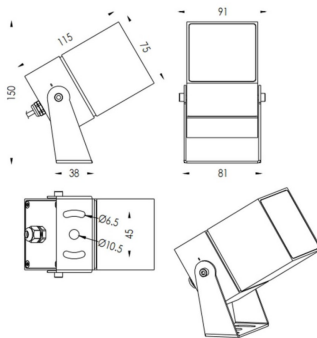

TUBEO-S

Lavov spike spot light from the family TUBEO-S with a power of 16W and a 24 degrees beam angle. With a total lumen output of 1232lm and a luminous efficiency of 77lm/W. Made in Die Cast Aluminum body, steel bracket and Tempered Glass cover and finished in White colour. IP67 and IK10 degree of protection ON-OFF driver.

Item code	86.OS05.4331.01
Product type	Outdoor
Category	Spike Spot Light
Family	TUBEO-S
Subfamily	TUBEO-S
Pictograms	

Dimensions

Product dimensions (mm) 75X75X115(H)mm

Scheme

Product	
Real power (W)	16
Real luminous flux (Lm)	1232
Luminous efficiency (Lm/W)	77
Beam angle (°)	24
Life time (h)	50000h L70B10
IP	67
Electrical class insulation	Class II
Colour	White
Control gear included	Yes
Control gear	ON-OFF
Light source	LED
Type of LED	1x16W CREE 1512
Average life time (h)	50000h L70B10
Colour temperature (K)	3000
Colour consistency (SDCM)	SDCM<3
CRI	80
IK	IK10