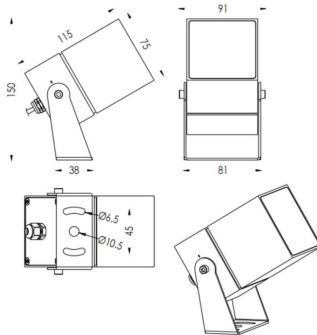

TUBEO-S

Lavov spike spot light from the family TUBEO-S with a power of 16W and a 24 degrees beam angle. With a total lumen output of 1232lm and a luminous efficiency of 77lm/W. Made in Die Cast Aluminum body, steel bracket and Tempered Glass cover and finished in White colour. IP67 and IK10 degree of protection ON-OFF driver.

Item code	86.OS05.4331.01
Product type	Outdoor
Category	Spike Spot Light
Family	TUBEO-S
Subfamily	TUBEO-S
Pictograms	

Dimensions

Product dimensions (mm) 75X75X115(H)mm

Scheme

Product	
Real power (W)	16
Real luminous flux (Lm)	1232
Luminous efficiency (Lm/W)	77
Beam angle (°)	24
Life time (h)	50000h L70B10
IP	67
Electrical class insulation	Class II
Colour	White
Control gear included	Yes
Control gear	ON-OFF
Light source	LED
Type of LED	1x16W CREE 1512
Average life time (h)	50000h L70B10
Colour temperature (K)	3000
Colour consistency (SDCM)	SDCM<3
CRI	80
IK	IK10