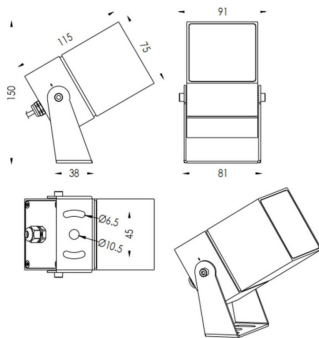

### TUBEO-S

Lavov spike spot light from the family TUBEO-S with a power of 16W and a 24 degrees beam angle. With a total lumen output of 1232lm and a luminous efficiency of 77lm/W. Made in Die Cast Aluminum body, steel bracket and Tempered Glass cover and finished in Black colour. IP67 and IK10 degree of protection ON-OFF driver.

Item code	86.OS05.4331.02
Product type	Outdoor
Category	Spike Spot Light
Family	TUBEO-S
Subfamily	TUBEO-S
Pictograms	

### Dimensions

Product dimensions (mm) 75X75X115(H)mm

### Scheme

Product	
Real power (W)	16
Real luminous flux (Lm)	1232
Luminous efficiency (Lm/W)	77
Beam angle (°)	24
Life time (h)	50000h L70B10
IP	67
Electrical class insulation	Class II
Colour	Black
Control gear included	Yes
Control gear	ON-OFF
Light source	LED
Type of LED	1x16W CREE 1512
Average life time (h)	50000h L70B10
Colour temperature (K)	3000
Colour consistency (SDCM)	SDCM<3
CRI	80
IK	IK10