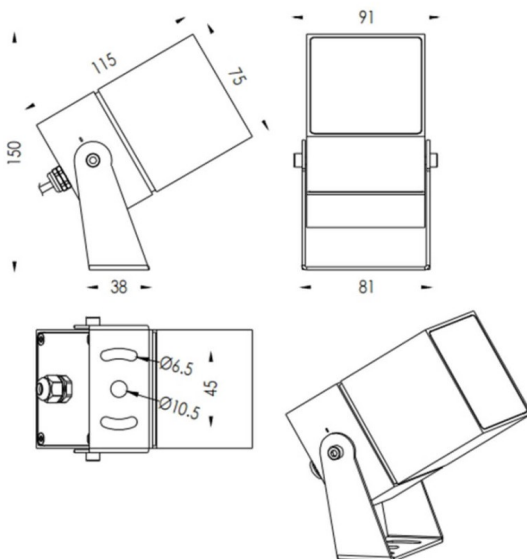

TUBE0-S

Lavov spike spot light from the family TUBE0-S with a power of 15W and a 24 degrees beam angle. With a total lumen output of 1232lm and a luminous efficiency of 77lm/W. Made in Die Cast Aluminum body, steel bracket and Tempered Glass cover and finished in Black colour. IP67 and IK10 degree of protection ON-OFF driver.

Dimensions

Product dimensions (mm) 75X75X115(H)mm

Scheme

Item code	86.OS05.4331.02
Product type	Outdoor
Category	Spike Spot Light
Family	TUBE0-S
Subfamily	TUBE0-S
Pictograms	

Product	
Real power (W)	15
Real luminous flux (Lm)	1232
Luminous efficiency (Lm/W)	77
Beam angle (°)	24
Life time (h)	50000h L70B10
IP	67
Electrical class insulation	Class II
Colour	Black
Control gear included	Yes
Control gear	ON-OFF
Light source	LED
Type of LED	1x16W CREE 1512
Average life time (h)	50000h L70B10
Colour temperature (K)	3000
Colour consistency (SDCM)	SDCM3
CRI	80
IK	IK10