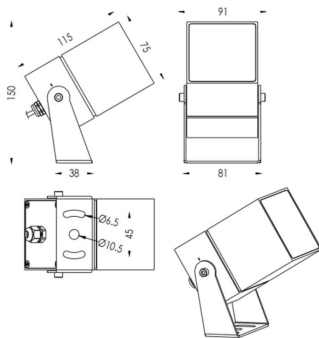

TUBEO-S

Lavov spike spot light from the family TUBEO-S with a power of 16W and a 24 degrees beam angle. With a total lumen output of 1232lm and a luminous efficiency of 77lm/W. Made in Die Cast Aluminum body, steel bracket and Tempered Glass cover and finished in Black colour. IP67 and IK10 degree of protection ON-OFF driver.

Item code	86.OS05.4331.02
Product type	Outdoor
Category	Spike Spot Light
Family	TUBEO-S
Subfamily	TUBEO-S
Pictograms	

Dimensions

Product dimensions (mm) 75X75X115(H)mm

Scheme

Product	
Real power (W)	16
Real luminous flux (Lm)	1232
Luminous efficiency (Lm/W)	77
Beam angle (°)	24
Life time (h)	50000h L70B10
IP	67
Electrical class insulation	Class II
Colour	Black
Control gear included	Yes
Control gear	ON-OFF
Light source	LED
Type of LED	1x16W CREE 1512
Average life time (h)	50000h L70B10
Colour temperature (K)	3000
Colour consistency (SDCM)	SDCM<3
CRI	80
IK	IK10