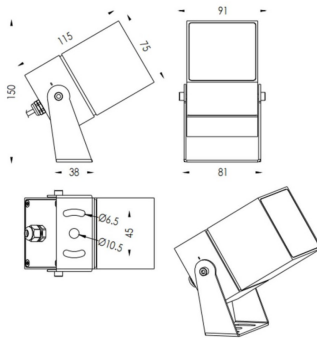

TUBEO-S

Lavov spike spot light from the family TUBEO-S with a power of 16W and a 24 degrees beam angle. With a total lumen output of 1232lm and a luminous efficiency of 77lm/W. Made in Die Cast Aluminum body, steel bracket and Tempered Glass cover and finished in Black colour. IP67 and IK10 degree of protection ON-OFF driver.

Item code	86.OS05.4331.02
Product type	Outdoor
Category	Spike Spot Light
Family	TUBEO-S
Subfamily	TUBEO-S

Pictograms

Dimensions

Product dimensions (mm) 75X75X115(H)mm

Scheme

Product	
Real power (W)	16
Real luminous flux (Lm)	1232
Luminous efficiency (Lm/W)	77
Beam angle (°)	24
Life time (h)	50000h L70B10
IP	67
Electrical class insulation	Class II
Colour	Black
Control gear included	Yes
Control gear	ON-OFF
Light source	LED
Type of LED	1x16W CREE 1512
Average life time (h)	50000h L70B10
Colour temperature (K)	3000
Colour consistency (SDCM)	SDCM<3
CRI	80
IK	IK10