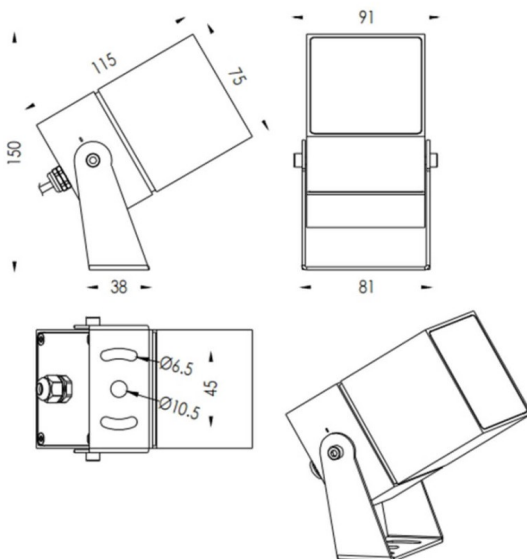

TUBEO-S

Lavov spike spot light from the family TUBEO-S with a power of 15W and a 24 degrees beam angle. With a total lumen output of 1232lm and a luminous efficiency of 77lm/W. Made in Die Cast Aluminum body, steel bracket and Tempered Glass cover and finished in Black colour. IP65 and IK10 degree of protection ON-OFF driver.

Dimensions

Product dimensions (mm) 75X75X115(H)mm

Scheme

Item code	86.OS05.4331.02
Product type	Outdoor
Category	Spike Spot Light
Family	TUBEO-S
Subfamily	TUBEO-S

Pictograms

Product	
Real power (W)	15
Real luminous flux (Lm)	1232
Luminous efficiency (Lm/W)	77
Beam angle (°)	24
Life time (h)	50000h L70B10
IP	65
Electrical class insulation	Class II
Colour	Black
Control gear included	Yes
Control gear	ON-OFF
Light source	LED
Type of LED	1x16W CREE 1512
Average life time (h)	50000h L70B10
Colour temperature (K)	3000
Colour consistency (SDCM)	SDCM3
CRI	80
IK	IK10