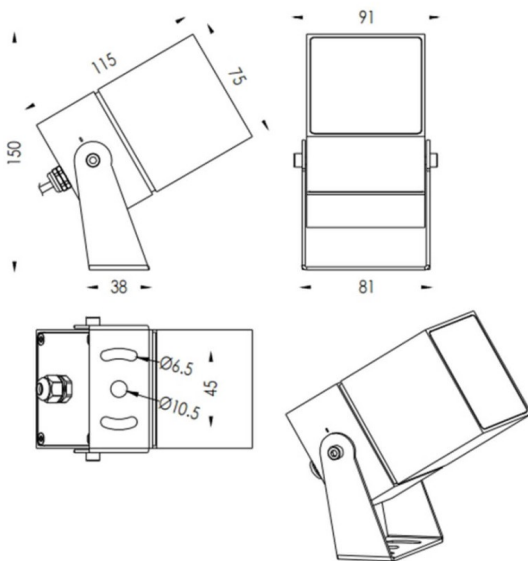

TUBEO-S

Lavov spike spot light from the family TUBEO-S with a power of 15W and a 24 degrees beam angle. With a total lumen output of 1232lm and a luminous efficiency of 77lm/W. Made in Die Cast Aluminum body, steel bracket and Tempered Glass cover and finished in Black colour. IP67 and IK10 degree of protection ON-OFF driver.

Dimensions

Product dimensions (mm) 75X75X115(H)mm

Scheme

Item code	86.OS05.4331.02
Product type	Outdoor
Category	Spike Spot Light
Family	TUBEO-S
Subfamily	TUBEO-S

Pictograms

Product	
Real power (W)	15
Real luminous flux (Lm)	1232
Luminous efficiency (Lm/W)	77
Beam angle (°)	24
Life time (h)	50000h L70B10
IP	67
Electrical class insulation	Class II
Colour	Black
Control gear included	Yes
Control gear	ON-OFF
Light source	LED
Type of LED	1x16W CREE 1512
Average life time (h)	50000h L70B10
Colour temperature (K)	3000
Colour consistency (SDCM)	SDCM<3
CRI	80
IK	IK10