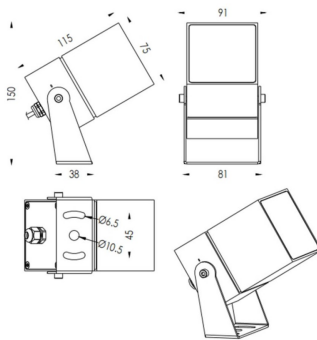

### TUBEO-S

Lavov spike spot light from the family TUBEO-S with a power of 16W and a 36 degrees beam angle. With a total lumen output of 1232lm and a luminous efficiency of 77lm/W. Made in Die Cast Aluminum body, steel bracket and Tempered Glass cover and finished in White colour. IP67 and IK10 degree of protection ON-OFF driver.

### Dimensions

Product dimensions (mm) 75X75X115(H)mm

### Scheme

Product	
Real power (W)	16
Real luminous flux (Lm)	1232
Luminous efficiency (Lm/W)	77
Beam angle (°)	36
Life time (h)	50000h L70B10
IP	67
Electrical class insulation	Class II
Colour	White
Control gear included	Yes
Control gear	ON-OFF
Light source	LED
Type of LED	1x16W CREE 1512
Average life time (h)	50000h L70B10
Colour temperature (K)	3000
Colour consistency (SDCM)	SDCM<3
CRI	80
IK	IK10