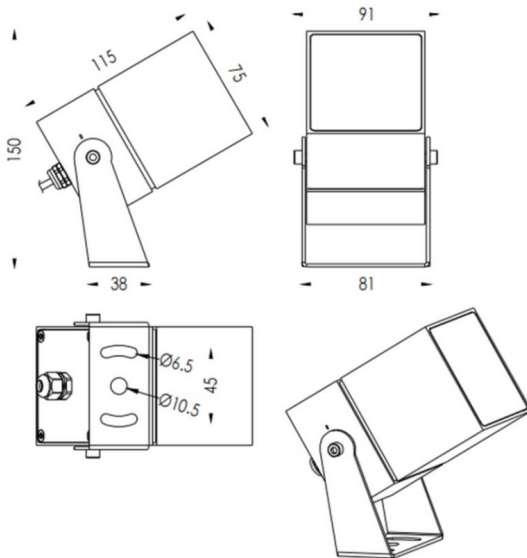

### TUBE0-S

Lavov spike spot light from the family TUBE0-S with a power of 15W and a 36 degrees beam angle. With a total lumen output of 1232lm and a luminous efficiency of 77lm/W. Made in Die Cast Aluminum body, steel bracket and Tempered Glass cover and finished in White colour. IP67 and IK10 degree of protection ON-OFF driver.

#### Dimensions

Product dimensions (mm) 75X75X115(H)mm

#### Scheme

Item code	86.OS05.4341.01
Product type	Outdoor
Category	Spike Spot Light
Family	TUBE0-S
Subfamily	TUBE0-S
Pictograms	

Product	
Real power (W)	15
Real luminous flux (Lm)	1232
Luminous efficiency (Lm/W)	77
Beam angle (°)	36
Life time (h)	50000h L70B10
IP	67
Electrical class insulation	Class II
Colour	White
Control gear included	Yes
Control gear	ON-OFF
Light source	LED
Type of LED	1x16W CREE 1512
Average life time (h)	50000h L70B10
Colour temperature (K)	3000
Colour consistency (SDCM)	SDCM3
CRI	80
IK	IK10