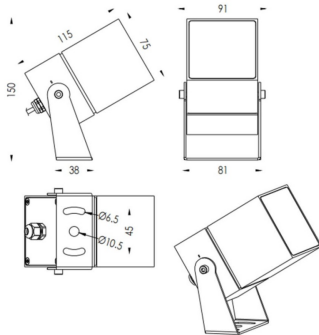

TUBEO-S

Lavov spike spot light from the family TUBEO-S with a power of 16W and a 36 degrees beam angle. With a total lumen output of 1232lm and a luminous efficiency of 77lm/W. Made in Die Cast Aluminum body, steel bracket and Tempered Glass cover and finished in White colour. IP67 and IK10 degree of protection ON-OFF driver.

Item code	86.OS05.4341.01
Product type	Outdoor
Category	Spike Spot Light
Family	TUBEO-S
Subfamily	TUBEO-S
Pictograms	

Dimensions

Product dimensions (mm) 75X75X115(H)mm

Scheme

Product	
Real power (W)	16
Real luminous flux (Lm)	1232
Luminous efficiency (Lm/W)	77
Beam angle (°)	36
Life time (h)	50000h L70B10
IP	67
Electrical class insulation	Class II
Colour	White
Control gear included	Yes
Control gear	ON-OFF
Light source	LED
Type of LED	1x16W CREE 1512
Average life time (h)	50000h L70B10
Colour temperature (K)	3000
Colour consistency (SDCM)	SDCM<3
CRI	80
IK	IK10