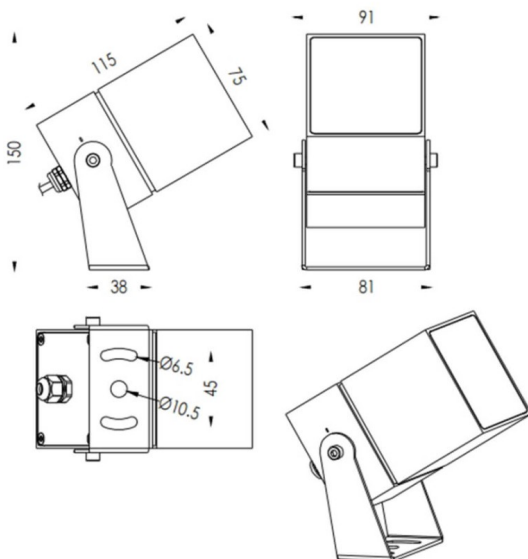

### TUBEO-S

Lavov spike spot light from the family TUBEO-S with a power of 15W and a 36 degrees beam angle. With a total lumen output of 1232lm and a luminous efficiency of 77lm/W. Made in Die Cast Aluminum body, steel bracket and Tempered Glass cover and finished in White colour. IP65 and IK10 degree of protection ON-OFF driver.

#### Dimensions

Product dimensions (mm) 75X75X115(H)mm

#### Scheme

Item code	86.OS05.4341.01
Product type	Outdoor
Category	Spike Spot Light
Family	TUBEO-S
Subfamily	TUBEO-S

#### Pictograms

Product	
Real power (W)	15
Real luminous flux (Lm)	1232
Luminous efficiency (Lm/W)	77
Beam angle (°)	36
Life time (h)	50000h L70B10
IP	65
Electrical class insulation	Class II
Colour	White
Control gear included	Yes
Control gear	ON-OFF
Light source	LED
Type of LED	1x16W CREE 1512
Average life time (h)	50000h L70B10
Colour temperature (K)	3000
Colour consistency (SDCM)	SDCM3
CRI	80
IK	IK10