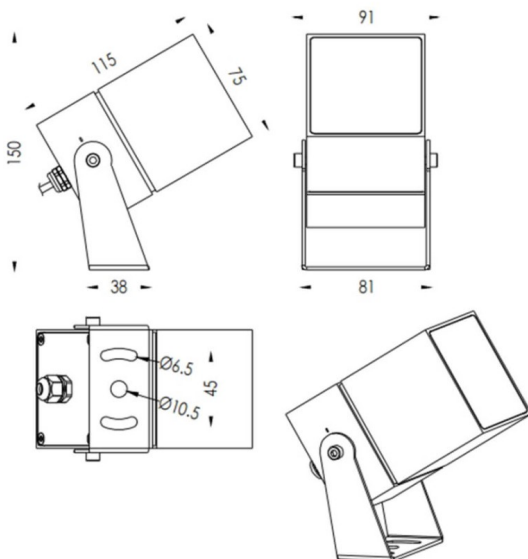

TUBEO-S

Lavov spike spot light from the family TUBEO-S with a power of 15W and a 36 degrees beam angle. With a total lumen output of 1232lm and a luminous efficiency of 77lm/W. Made in Die Cast Aluminum body, steel bracket and Tempered Glass cover and finished in White colour. IP67 and IK10 degree of protection ON-OFF driver.

Dimensions

Product dimensions (mm) 75X75X115(H)mm

Scheme

Item code	86.OS05.4341.01
Product type	Outdoor
Category	Spike Spot Light
Family	TUBEO-S
Subfamily	TUBEO-S

Pictograms

Product	
Real power (W)	15
Real luminous flux (Lm)	1232
Luminous efficiency (Lm/W)	77
Beam angle (°)	36
Life time (h)	50000h L70B10
IP	67
Electrical class insulation	Class II
Colour	White
Control gear included	Yes
Control gear	ON-OFF
Light source	LED
Type of LED	1x16W CREE 1512
Average life time (h)	50000h L70B10
Colour temperature (K)	3000
Colour consistency (SDCM)	SDCM<3
CRI	80
IK	IK10