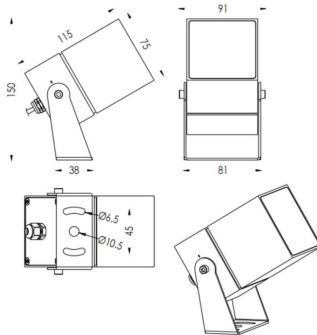

TUBEO-S

Lavov spike spot light from the family TUBEO-S with a power of 16W and a 36 degrees beam angle. With a total lumen output of 1232lm and a luminous efficiency of 77lm/W. Made in Die Cast Aluminum body, steel bracket and Tempered Glass cover and finished in White colour. IP67 and IK10 degree of protection ON-OFF driver.

Item code	86.OS05.4341.01
Product type	Outdoor
Category	Spike Spot Light
Family	TUBEO-S
Subfamily	TUBEO-S
Pictograms	

Dimensions

Product dimensions (mm) 75X75X115(H)mm

Scheme

Product	
Real power (W)	16
Real luminous flux (Lm)	1232
Luminous efficiency (Lm/W)	77
Beam angle (°)	36
Life time (h)	50000h L70B10
IP	67
Electrical class insulation	Class II
Colour	White
Control gear included	Yes
Control gear	ON-OFF
Light source	LED
Type of LED	1x16W CREE 1512
Average life time (h)	50000h L70B10
Colour temperature (K)	3000
Colour consistency (SDCM)	SDCM<3
CRI	80
IK	IK10