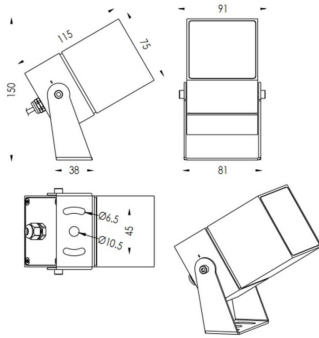

TUBEO-S

Lavov spike spot light from the family TUBEO-S with a power of 16W and a 36 degrees beam angle. With a total lumen output of 1232lm and a luminous efficiency of 77lm/W. Made in Die Cast Aluminum body, steel bracket and Tempered Glass cover and finished in Black colour. IP67 and IK10 degree of protection ON-OFF driver.

Item code	86.OS05.4341.02
Product type	Outdoor
Category	Spike Spot Light
Family	TUBEO-S
Subfamily	TUBEO-S
Pictograms	

Dimensions

Product dimensions (mm) 75X75X115(H)mm

Scheme

Product	
Real power (W)	16
Real luminous flux (Lm)	1232
Luminous efficiency (Lm/W)	77
Beam angle (°)	36
Life time (h)	50000h L70B10
IP	67
Electrical class insulation	Class II
Colour	Black
Control gear included	Yes
Control gear	ON-OFF
Light source	LED
Type of LED	1x16W CREE 1512
Average life time (h)	50000h L70B10
Colour temperature (K)	3000
Colour consistency (SDCM)	SDCM<3
CRI	80
IK	IK10