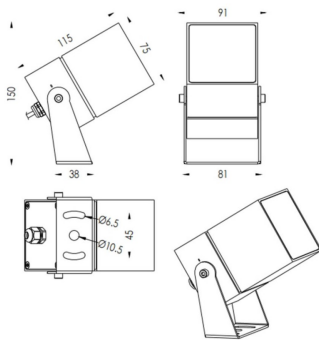

TUBEO-S

Lavov spike spot light from the family TUBEO-S with a power of 16W and a 36 degrees beam angle. With a total lumen output of 1232lm and a luminous efficiency of 77lm/W. Made in Die Cast Aluminum body, steel bracket and Tempered Glass cover and finished in Black colour. IP67 and IK10 degree of protection ON-OFF driver.

Item code	86.OS05.4341.02
Product type	Outdoor
Category	Spike Spot Light
Family	TUBEO-S
Subfamily	TUBEO-S

Pictograms

Dimensions

Product dimensions (mm) 75X75X115(H)mm

Scheme

Product	
Real power (W)	16
Real luminous flux (Lm)	1232
Luminous efficiency (Lm/W)	77
Beam angle (°)	36
Life time (h)	50000h L70B10
IP	67
Electrical class insulation	Class II
Colour	Black
Control gear included	Yes
Control gear	ON-OFF
Light source	LED
Type of LED	1x16W CREE 1512
Average life time (h)	50000h L70B10
Colour temperature (K)	3000
Colour consistency (SDCM)	SDCM<3
CRI	80
IK	IK10