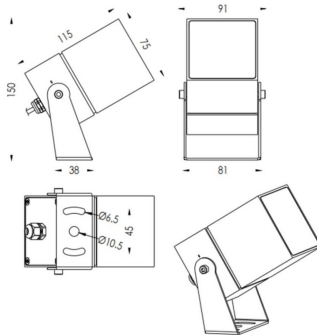

### TUBEO-S

Lavov spike spot light from the family TUBEO-S with a power of 16W and a 36 degrees beam angle. With a total lumen output of 1232lm and a luminous efficiency of 77lm/W. Made in Die Cast Aluminum body, steel bracket and Tempered Glass cover and finished in Black colour. IP67 and IK10 degree of protection ON-OFF driver.

Item code	86.OS05.4341.02
Product type	Outdoor
Category	Spike Spot Light
Family	TUBEO-S
Subfamily	TUBEO-S
Pictograms	

### Dimensions

Product dimensions (mm) 75X75X115(H)mm

### Scheme

Product	
Real power (W)	16
Real luminous flux (Lm)	1232
Luminous efficiency (Lm/W)	77
Beam angle (°)	36
Life time (h)	50000h L70B10
IP	67
Electrical class insulation	Class II
Colour	Black
Control gear included	Yes
Control gear	ON-OFF
Light source	LED
Type of LED	1x16W CREE 1512
Average life time (h)	50000h L70B10
Colour temperature (K)	3000
Colour consistency (SDCM)	SDCM<3
CRI	80
IK	IK10