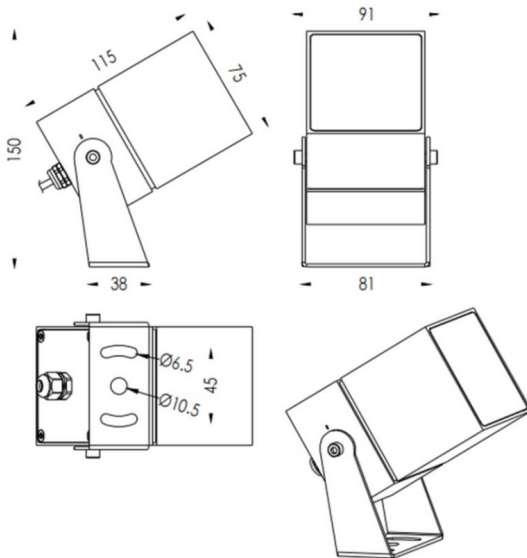

TUBE0-S

Lavov spike spot light from the family TUBE0-S with a power of 15W and a 36 degrees beam angle. With a total lumen output of 1232lm and a luminous efficiency of 77lm/W. Made in Die Cast Aluminum body, steel bracket and Tempered Glass cover and finished in Black colour. IP67 and IK10 degree of protection ON-OFF driver.

Dimensions

Product dimensions (mm) 75X75X115(H)mm

Scheme

Item code	86.OS05.4341.02
Product type	Outdoor
Category	Spike Spot Light
Family	TUBE0-S
Subfamily	TUBE0-S
Pictograms	

Product	
Real power (W)	15
Real luminous flux (Lm)	1232
Luminous efficiency (Lm/W)	77
Beam angle (°)	36
Life time (h)	50000h L70B10
IP	67
Electrical class insulation	Class II
Colour	Black
Control gear included	Yes
Control gear	ON-OFF
Light source	LED
Type of LED	1x16W CREE 1512
Average life time (h)	50000h L70B10
Colour temperature (K)	3000
Colour consistency (SDCM)	SDCM3
CRI	80
IK	IK10