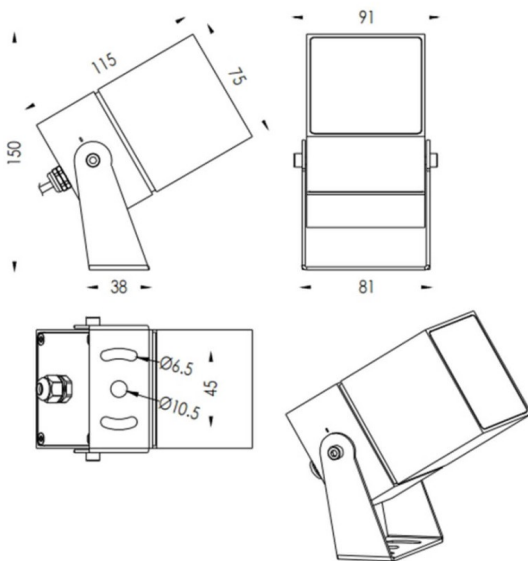

TUBEO-S

Lavov spike spot light from the family TUBEO-S with a power of 15W and a 36 degrees beam angle. With a total lumen output of 1232lm and a luminous efficiency of 77lm/W. Made in Die Cast Aluminum body, steel bracket and Tempered Glass cover and finished in Black colour. IP65 and IK10 degree of protection ON-OFF driver.

Dimensions

Product dimensions (mm) 75X75X115(H)mm

Scheme

Item code	86.OS05.4341.02
Product type	Outdoor
Category	Spike Spot Light
Family	TUBEO-S
Subfamily	TUBEO-S

Pictograms

Product	
Real power (W)	15
Real luminous flux (Lm)	1232
Luminous efficiency (Lm/W)	77
Beam angle (°)	36
Life time (h)	50000h L70B10
IP	65
Electrical class insulation	Class II
Colour	Black
Control gear included	Yes
Control gear	ON-OFF
Light source	LED
Type of LED	1x16W CREE 1512
Average life time (h)	50000h L70B10
Colour temperature (K)	3000
Colour consistency (SDCM)	SDCM3
CRI	80
IK	IK10