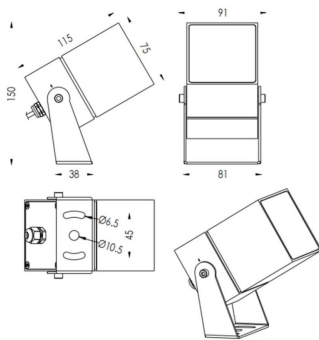

TUBEO-S

Lavov spike spot light from the family TUBEO-S with a power of 16W and a 55 degrees beam angle. With a total lumen output of 1232lm and a luminous efficiency of 77lm/W. Made in Die Cast Aluminum body, steel bracket and Tempered Glass cover and finished in White colour. IP67 and IK10 degree of protection ON-OFF driver.

Item code	86.OS05.4351.01
Product type	Outdoor
Category	Spike Spot Light
Family	TUBEO-S
Subfamily	TUBEO-S

Pictograms

Dimensions

Product dimensions (mm) 75X75X115(H)mm

Scheme

Product	
Real power (W)	16
Real luminous flux (Lm)	1232
Luminous efficiency (Lm/W)	77
Beam angle (°)	55
Life time (h)	50000h L70B10
IP	67
Electrical class insulation	Class II
Colour	White
Control gear included	Yes
Control gear	ON-OFF
Light source	LED
Type of LED	1x16W CREE 1512
Average life time (h)	50000h L70B10
Colour temperature (K)	3000
Colour consistency (SDCM)	SDCM<3
CRI	80
IK	IK10