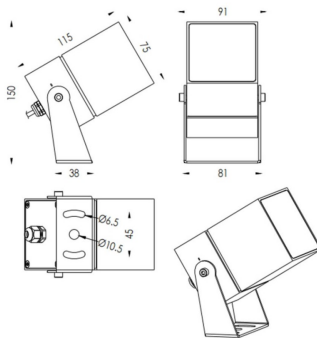

TUBEO-S

Lavov spike spot light from the family TUBEO-S with a power of 16W and a 55 degrees beam angle. With a total lumen output of 1232lm and a luminous efficiency of 77lm/W. Made in Die Cast Aluminum body, steel bracket and Tempered Glass cover and finished in White colour. IP67 and IK10 degree of protection ON-OFF driver.

Item code	86.OS05.4351.01
Product type	Outdoor
Category	Spike Spot Light
Family	TUBEO-S
Subfamily	TUBEO-S
Pictograms	

Dimensions

Product dimensions (mm) 75X75X115(H)mm

Scheme

Product	
Real power (W)	16
Real luminous flux (Lm)	1232
Luminous efficiency (Lm/W)	77
Beam angle (°)	55
Life time (h)	50000h L70B10
IP	67
Electrical class insulation	Class II
Colour	White
Control gear included	Yes
Control gear	ON-OFF
Light source	LED
Type of LED	1x16W CREE 1512
Average life time (h)	50000h L70B10
Colour temperature (K)	3000
Colour consistency (SDCM)	SDCM<3
CRI	80
IK	IK10