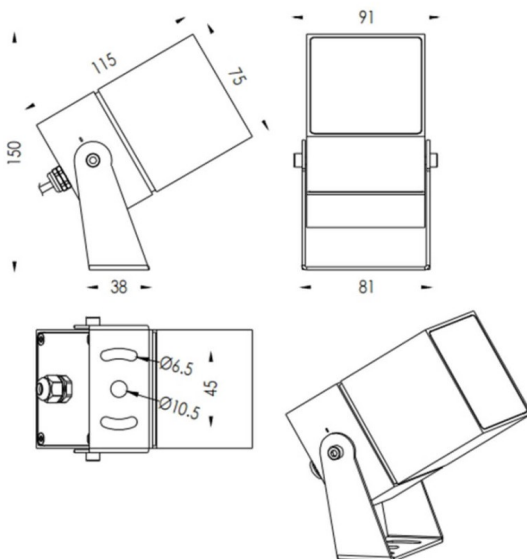

TUBE0-S

Lavov spike spot light from the family TUBE0-S with a power of 15W and a 55 degrees beam angle. With a total lumen output of 1232lm and a luminous efficiency of 77lm/W. Made in Die Cast Aluminum body, steel bracket and Tempered Glass cover and finished in White colour. IP67 and IK10 degree of protection ON-OFF driver.

Dimensions

Product dimensions (mm) 75X75X115(H)mm

Scheme

Item code	86.OS05.4351.01
Product type	Outdoor
Category	Spike Spot Light
Family	TUBE0-S
Subfamily	TUBE0-S
Pictograms	

Product	
Real power (W)	15
Real luminous flux (Lm)	1232
Luminous efficiency (Lm/W)	77
Beam angle (°)	55
Life time (h)	50000h L70B10
IP	67
Electrical class insulation	Class II
Colour	White
Control gear included	Yes
Control gear	ON-OFF
Light source	LED
Type of LED	1x16W CREE 1512
Average life time (h)	50000h L70B10
Colour temperature (K)	3000
Colour consistency (SDCM)	SDCM3
CRI	80
IK	IK10