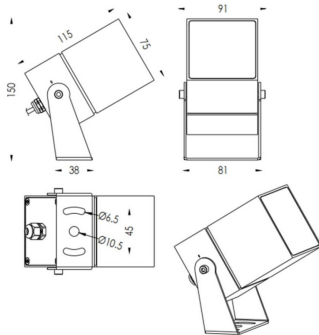

TUBEO-S

Lavov spike spot light from the family TUBEO-S with a power of 16W and a 55 degrees beam angle. With a total lumen output of 1232lm and a luminous efficiency of 77lm/W. Made in Die Cast Aluminum body, steel bracket and Tempered Glass cover and finished in White colour. IP67 and IK10 degree of protection ON-OFF driver.

Item code	86.OS05.4351.01
Product type	Outdoor
Category	Spike Spot Light
Family	TUBEO-S
Subfamily	TUBEO-S
Pictograms	

Dimensions

Product dimensions (mm) 75X75X115(H)mm

Scheme

Product	
Real power (W)	16
Real luminous flux (Lm)	1232
Luminous efficiency (Lm/W)	77
Beam angle (°)	55
Life time (h)	50000h L70B10
IP	67
Electrical class insulation	Class II
Colour	White
Control gear included	Yes
Control gear	ON-OFF
Light source	LED
Type of LED	1x16W CREE 1512
Average life time (h)	50000h L70B10
Colour temperature (K)	3000
Colour consistency (SDCM)	SDCM<3
CRI	80
IK	IK10