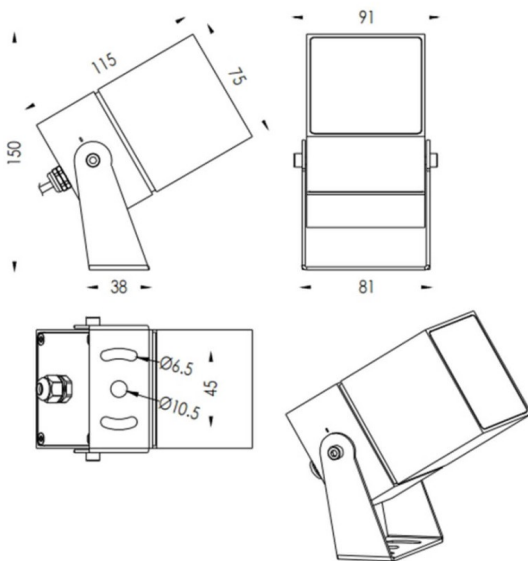

TUBEO-S

Lavov spike spot light from the family TUBEO-S with a power of 15W and a 55 degrees beam angle. With a total lumen output of 1232lm and a luminous efficiency of 77lm/W. Made in Die Cast Aluminum body, steel bracket and Tempered Glass cover and finished in White colour. IP65 and IK10 degree of protection ON-OFF driver.

Dimensions

Product dimensions (mm) 75X75X115(H)mm

Scheme

Item code	86.OS05.4351.01
Product type	Outdoor
Category	Spike Spot Light
Family	TUBEO-S
Subfamily	TUBEO-S

Pictograms

Product	
Real power (W)	15
Real luminous flux (Lm)	1232
Luminous efficiency (Lm/W)	77
Beam angle (°)	55
Life time (h)	50000h L70B10
IP	65
Electrical class insulation	Class II
Colour	White
Control gear included	Yes
Control gear	ON-OFF
Light source	LED
Type of LED	1x16W CREE 1512
Average life time (h)	50000h L70B10
Colour temperature (K)	3000
Colour consistency (SDCM)	SDCM3
CRI	80
IK	IK10