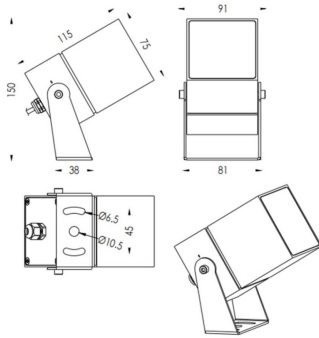

TUBEO-S

Lavov spike spot light from the family TUBEO-S with a power of 16W and a 55 degrees beam angle. With a total lumen output of 1232lm and a luminous efficiency of 77lm/W. Made in Die Cast Aluminum body, steel bracket and Tempered Glass cover and finished in Black colour. IP67 and IK10 degree of protection ON-OFF driver.

Item code	86.OS05.4351.02
Product type	Outdoor
Category	Spike Spot Light
Family	TUBEO-S
Subfamily	TUBEO-S
Pictograms	

Dimensions

Product dimensions (mm) 75X75X115(H)mm

Scheme

Product	
Real power (W)	16
Real luminous flux (Lm)	1232
Luminous efficiency (Lm/W)	77
Beam angle (°)	55
Life time (h)	50000h L70B10
IP	67
Electrical class insulation	Class II
Colour	Black
Control gear included	Yes
Control gear	ON-OFF
Light source	LED
Type of LED	1x16W CREE 1512
Average life time (h)	50000h L70B10
Colour temperature (K)	3000
Colour consistency (SDCM)	SDCM<3
CRI	80
IK	IK10