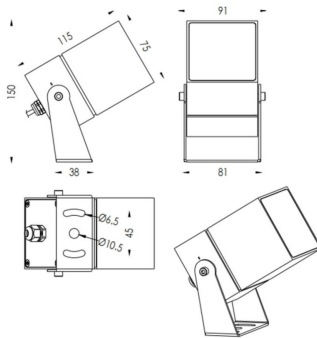

### TUBEO-S

Lavov spike spot light from the family TUBEO-S with a power of 16W and a 55 degrees beam angle. With a total lumen output of 1232lm and a luminous efficiency of 77lm/W. Made in Die Cast Aluminum body, steel bracket and Tempered Glass cover and finished in Black colour. IP67 and IK10 degree of protection ON-OFF driver.

### Dimensions

Product dimensions (mm) 75X75X115(H)mm

### Scheme

Product	
Real power (W)	16
Real luminous flux (Lm)	1232
Luminous efficiency (Lm/W)	77
Beam angle (°)	55
Life time (h)	50000h L70B10
IP	67
Electrical class insulation	Class II
Colour	Black
Control gear included	Yes
Control gear	ON-OFF
Light source	LED
Type of LED	1x16W CREE 1512
Average life time (h)	50000h L70B10
Colour temperature (K)	3000
Colour consistency (SDCM)	SDCM<3
CRI	80
IK	IK10