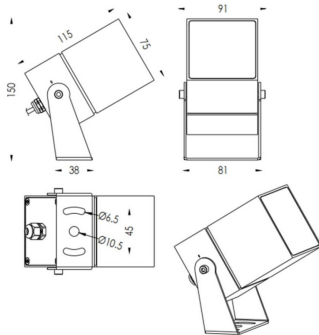

TUBEO-S

Lavov spike spot light from the family TUBEO-S with a power of 16W and a 55 degrees beam angle. With a total lumen output of 1232lm and a luminous efficiency of 77lm/W. Made in Die Cast Aluminum body, steel bracket and Tempered Glass cover and finished in Black colour. IP67 and IK10 degree of protection ON-OFF driver.

Item code	86.OS05.4351.02
Product type	Outdoor
Category	Spike Spot Light
Family	TUBEO-S
Subfamily	TUBEO-S
Pictograms	

Dimensions

Product dimensions (mm) 75X75X115(H)mm

Scheme

Product	
Real power (W)	16
Real luminous flux (Lm)	1232
Luminous efficiency (Lm/W)	77
Beam angle (°)	55
Life time (h)	50000h L70B10
IP	67
Electrical class insulation	Class II
Colour	Black
Control gear included	Yes
Control gear	ON-OFF
Light source	LED
Type of LED	1x16W CREE 1512
Average life time (h)	50000h L70B10
Colour temperature (K)	3000
Colour consistency (SDCM)	SDCM<3
CRI	80
IK	IK10