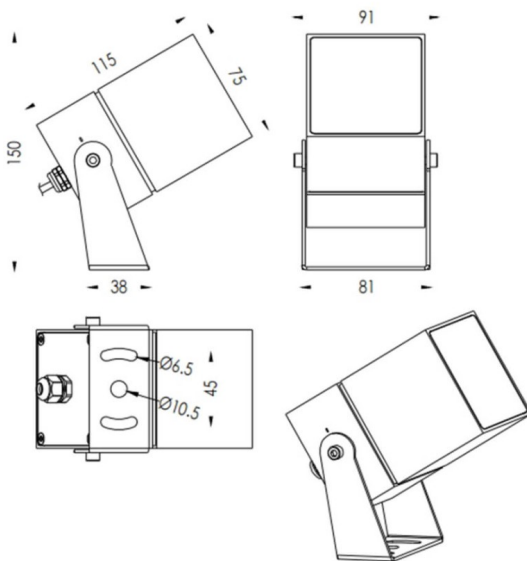

TUBE0-S

Lavov spike spot light from the family TUBE0-S with a power of 15W and a 55 degrees beam angle. With a total lumen output of 1232lm and a luminous efficiency of 77lm/W. Made in Die Cast Aluminum body, steel bracket and Tempered Glass cover and finished in Black colour. IP67 and IK10 degree of protection ON-OFF driver.

Dimensions

Product dimensions (mm) 75X75X115(H)mm

Scheme

Item code	86.OS05.4351.02
Product type	Outdoor
Category	Spike Spot Light
Family	TUBE0-S
Subfamily	TUBE0-S
Pictograms	

Product	
Real power (W)	15
Real luminous flux (Lm)	1232
Luminous efficiency (Lm/W)	77
Beam angle (°)	55
Life time (h)	50000h L70B10
IP	67
Electrical class insulation	Class II
Colour	Black
Control gear included	Yes
Control gear	ON-OFF
Light source	LED
Type of LED	1x16W CREE 1512
Average life time (h)	50000h L70B10
Colour temperature (K)	3000
Colour consistency (SDCM)	SDCM3
CRI	80
IK	IK10