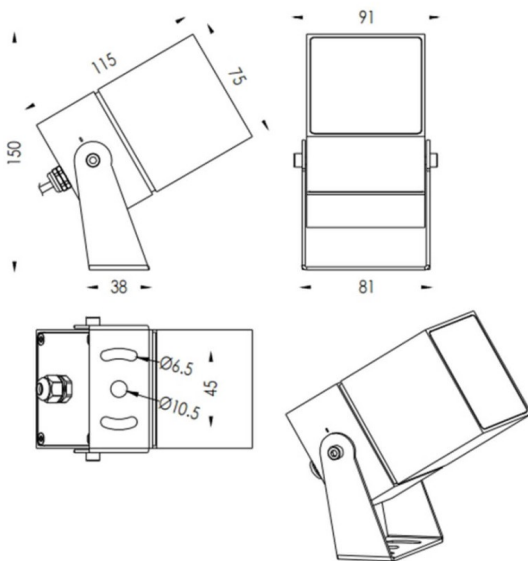

TUBEO-S

Lavov spike spot light from the family TUBEO-S with a power of 15W and a 55 degrees beam angle. With a total lumen output of 1232lm and a luminous efficiency of 77lm/W. Made in Die Cast Aluminum body, steel bracket and Tempered Glass cover and finished in Black colour. IP65 and IK10 degree of protection ON-OFF driver.

Dimensions

Product dimensions (mm) 75X75X115(H)mm

Scheme

Item code	86.OS05.4351.02
Product type	Outdoor
Category	Spike Spot Light
Family	TUBEO-S
Subfamily	TUBEO-S

Pictograms

Product	
Real power (W)	15
Real luminous flux (Lm)	1232
Luminous efficiency (Lm/W)	77
Beam angle (°)	55
Life time (h)	50000h L70B10
IP	65
Electrical class insulation	Class II
Colour	Black
Control gear included	Yes
Control gear	ON-OFF
Light source	LED
Type of LED	1x16W CREE 1512
Average life time (h)	50000h L70B10
Colour temperature (K)	3000
Colour consistency (SDCM)	SDCM3
CRI	80
IK	IK10