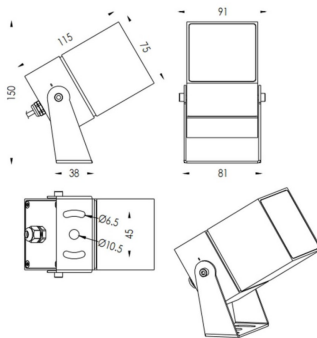

### TUBEO-S

Lavov spike spot light from the family TUBEO-S with a power of 16W and a 55 degrees beam angle. With a total lumen output of 1232lm and a luminous efficiency of 77lm/W. Made in Die Cast Aluminum body, steel bracket and Tempered Glass cover and finished in Black colour. IP67 and IK10 degree of protection ON-OFF driver.

Item code	86.OS05.4351.02
Product type	Outdoor
Category	Spike Spot Light
Family	TUBEO-S
Subfamily	TUBEO-S
Pictograms	

### Dimensions

Product dimensions (mm) 75X75X115(H)mm

### Scheme

Product	
Real power (W)	16
Real luminous flux (Lm)	1232
Luminous efficiency (Lm/W)	77
Beam angle (°)	55
Life time (h)	50000h L70B10
IP	67
Electrical class insulation	Class II
Colour	Black
Control gear included	Yes
Control gear	ON-OFF
Light source	LED
Type of LED	1x16W CREE 1512
Average life time (h)	50000h L70B10
Colour temperature (K)	3000
Colour consistency (SDCM)	SDCM<3
CRI	80
IK	IK10