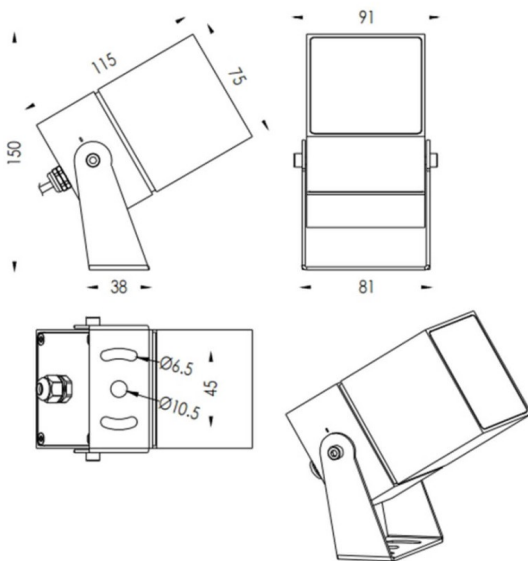

TUBEO-S

Lavov spike spot light from the family TUBEO-S with a power of 15W and a 55 degrees beam angle. With a total lumen output of 1232lm and a luminous efficiency of 77lm/W. Made in Die Cast Aluminum body, steel bracket and Tempered Glass cover and finished in Black colour. IP67 and IK10 degree of protection ON-OFF driver.

Dimensions

Product dimensions (mm) 75X75X115(H)mm

Scheme

Item code	86.OS05.4351.02
Product type	Outdoor
Category	Spike Spot Light
Family	TUBEO-S
Subfamily	TUBEO-S

Pictograms

Product	
Real power (W)	15
Real luminous flux (Lm)	1232
Luminous efficiency (Lm/W)	77
Beam angle (°)	55
Life time (h)	50000h L70B10
IP	67
Electrical class insulation	Class II
Colour	Black
Control gear included	Yes
Control gear	ON-OFF
Light source	LED
Type of LED	1x16W CREE 1512
Average life time (h)	50000h L70B10
Colour temperature (K)	3000
Colour consistency (SDCM)	SDCM<3
CRI	80
IK	IK10