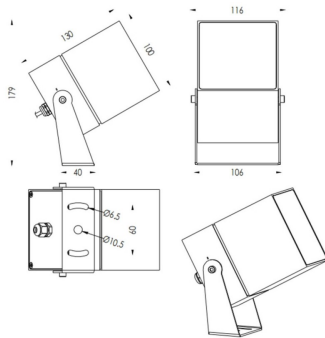

### TUBEO-S

Lavov spike spot light from the family TUBEO-S with a power of 23W and a 10 degrees beam angle. With a total lumen output of 1749lm and a luminous efficiency of 76.04000000000006lm/W. Made in Die Cast Aluminum body, steel bracket and Tempered Glass cover and finished in White colour. IP67 and IK10 degree of protection ON-OFF driver.

Item code	86.OS05.5321.01
Product type	Outdoor
Category	Spike Spot Light
Family	TUBEO-S
Subfamily	TUBEO-S
Pictograms	

### Dimensions

Product dimensions (mm) 100X100X130(H)mm

### Scheme

Product	
Real power (W)	23
Real luminous flux (Lm)	1749
Luminous efficiency (Lm/W)	76.04000000000006
Beam angle (°)	10
Life time (h)	50000h L70B10
IP	67
Electrical class insulation	Class II
Colour	White
Control gear included	Yes
Control gear	ON-OFF
Light source	LED
Type of LED	1x23W CREE 1820
Average life time (h)	50000h L70B10
Colour temperature (K)	3000
Colour consistency (SDCM)	SDCM<3
CRI	80
IK	IK10