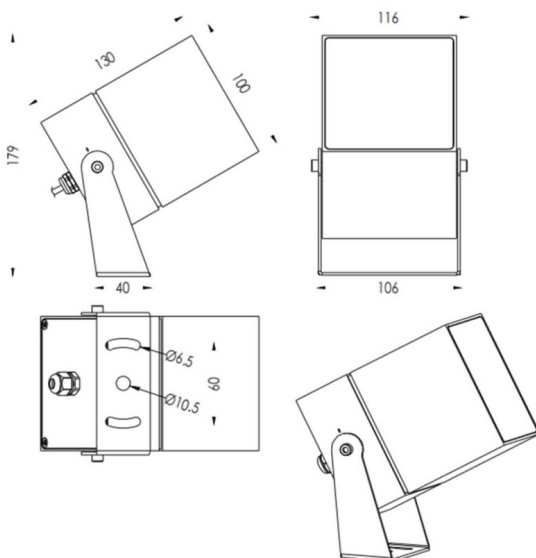

Scheme

Item code	86.OS05.5321.01
Product type	Outdoor
Category	Spike Spot Light
Family	TUBEO-S
Subfamily	TUBEO-S