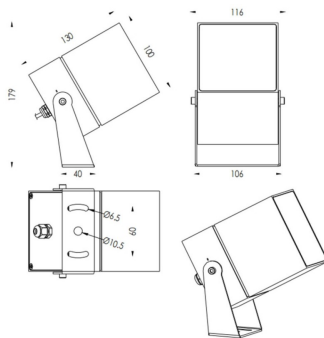

TUBEO-S

Lavov spike spot light from the family TUBEO-S with a power of 23W and a 10 degrees beam angle. With a total lumen output of 1749lm and a luminous efficiency of 76.04000000000006lm/W. Made in Die Cast Aluminum body, steel bracket and Tempered Glass cover and finished in White colour. IP67 and IK10 degree of protection ON-OFF driver.

Item code	86.OS05.5321.01
Product type	Outdoor
Category	Spike Spot Light
Family	TUBEO-S
Subfamily	TUBEO-S

Pictograms

Dimensions

Product dimensions (mm) 100X100X130(H)mm

Scheme

Product

Real power (W)	23
Real luminous flux (Lm)	1749
Luminous efficiency (Lm/W)	76.04000000000006
Beam angle (°)	10
Life time (h)	50000h L70B10
IP	67
Electrical class insulation	Class II
Colour	White
Control gear included	Yes
Control gear	ON-OFF
Light source	LED
Type of LED	1x23W CREE 1820
Average life time (h)	50000h L70B10
Colour temperature (K)	3000
Colour consistency (SDCM)	SDCM<3
CRI	80
IK	IK10