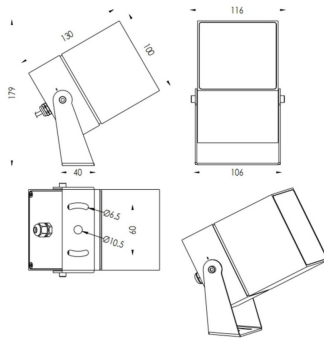

TUBEO-S

Lavov spike spot light from the family TUBEO-S with a power of 23W and a 10 degrees beam angle. With a total lumen output of 1749lm and a luminous efficiency of 76.04000000000006lm/W. Made in Die Cast Aluminum body, steel bracket and Tempered Glass cover and finished in White colour. IP67 and IK10 degree of protection ON-OFF driver.

Item code	86.OS05.5321.01
Product type	Outdoor
Category	Spike Spot Light
Family	TUBEO-S
Subfamily	TUBEO-S
Pictograms	

Dimensions

Product dimensions (mm) 100X100X130(H)mm

Scheme

Product	
Real power (W)	23
Real luminous flux (Lm)	1749
Luminous efficiency (Lm/W)	76.04000000000006
Beam angle (°)	10
Life time (h)	50000h L70B10
IP	67
Electrical class insulation	Class II
Colour	White
Control gear included	Yes
Control gear	ON-OFF
Light source	LED
Type of LED	1x23W CREE 1820
Average life time (h)	50000h L70B10
Colour temperature (K)	3000
Colour consistency (SDCM)	SDCM<3
CRI	80
IK	IK10