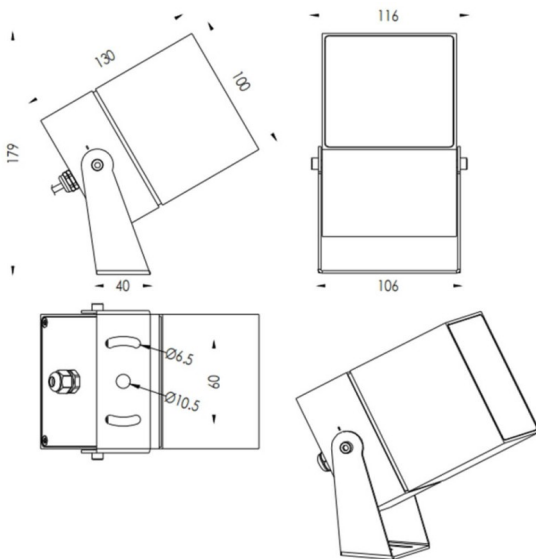

TUBE0-S

Lavov spike spot light from the family TUBE0-S with a power of 23W and a 10 degrees beam angle. With a total lumen output of 1749lm and a luminous efficiency of 76.04000000000006lm/W. Made in Die Cast Aluminum body, steel bracket and Tempered Glass cover and finished in Black colour. IP67 and IK10 degree of protection ON-OFF driver.

Dimensions

Product dimensions (mm) 100X100X130(H)mm

Scheme

Item code	86.OS05.5321.02
Product type	Outdoor
Category	Spike Spot Light
Family	TUBE0-S
Subfamily	TUBE0-S
Pictograms	

Product	
Real power (W)	23
Real luminous flux (Lm)	1749
Luminous efficiency (Lm/W)	76.04000000000006
Beam angle (°)	10
Life time (h)	50000h L70B10
IP	67
Electrical class insulation	Class II
Colour	Black
Control gear included	Yes
Control gear	ON-OFF
Light source	LED
Type of LED	1x23W CREE 1820
Average life time (h)	50000h L70B10
Colour temperature (K)	3000
Colour consistency (SDCM)	SDCM3
CRI	80
IK	IK10