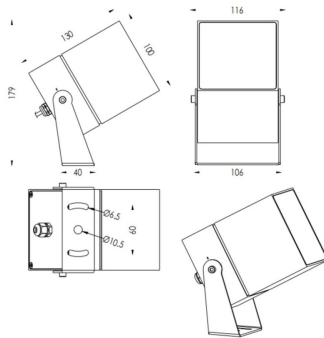

TUBEO-S

Lavov spike spot light from the family TUBEO-S with a power of 23W and a 10 degrees beam angle. With a total lumen output of 1749lm and a luminous efficiency of 76.04000000000006lm/W. Made in Die Cast Aluminum body, steel bracket and Tempered Glass cover and finished in Black colour. IP67 and IK10 degree of protection ON-OFF driver.

Item code	86.OS05.5321.02
Product type	Outdoor
Category	Spike Spot Light
Family	TUBEO-S
Subfamily	TUBEO-S
Pictograms	

Dimensions

Product dimensions (mm) 100X100X130(H)mm

Scheme

Product	
Real power (W)	23
Real luminous flux (Lm)	1749
Luminous efficiency (Lm/W)	76.04000000000006
Beam angle (°)	10
Life time (h)	50000h L70B10
IP	67
Electrical class insulation	Class II
Colour	Black
Control gear included	Yes
Control gear	ON-OFF
Light source	LED
Type of LED	1x23W CREE 1820
Average life time (h)	50000h L70B10
Colour temperature (K)	3000
Colour consistency (SDCM)	SDCM<3
CRI	80
IK	IK10