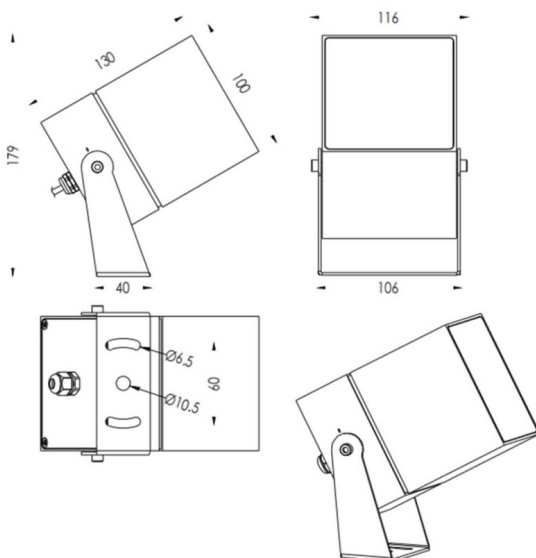

TUBE0-S

Lavov spike spot light from the family TUBE0-S with a power of 23W and a 10 degrees beam angle. With a total lumen output of 1749lm and a luminous efficiency of 76.04000000000006lm/W. Made in Die Cast Aluminum body, steel bracket and Tempered Glass cover and finished in Black colour. IP67 and IK10 degree of protection ON-OFF driver.

Dimensions

Product dimensions (mm) 100X100X130(H)mm

Scheme

Item code	86.OS05.5321.02
Product type	Outdoor
Category	Spike Spot Light
Family	TUBE0-S
Subfamily	TUBE0-S
Pictograms	

Product	
Real power (W)	23
Real luminous flux (Lm)	1749
Luminous efficiency (Lm/W)	76.04000000000006
Beam angle (º)	10
Life time (h)	50000h L70B10
IP	67
Electrical class insulation	Class II
Colour	Black
Control gear included	Yes
Control gear	ON-OFF
Light source	LED
Type of LED	1x23W CREE 1820
Average life time (h)	50000h L70B10
Colour temperature (K)	3000
Colour consistency (SDCM)	SDCM<3
CRI	80
IK	IK10