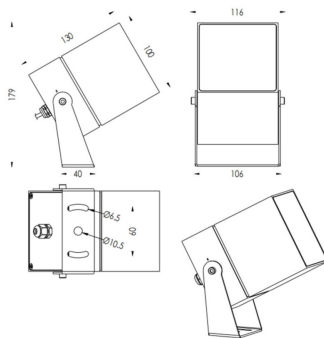

TUBEO-S

Lavov spike spot light from the family TUBEO-S with a power of 23W and a 10 degrees beam angle. With a total lumen output of 1749lm and a luminous efficiency of 76.04000000000006lm/W. Made in Die Cast Aluminum body, steel bracket and Tempered Glass cover and finished in Black colour. IP67 and IK10 degree of protection ON-OFF driver.

Item code	86.OS05.5321.02
Product type	Outdoor
Category	Spike Spot Light
Family	TUBEO-S
Subfamily	TUBEO-S
Pictograms	

Dimensions

Product dimensions (mm) 100X100X130(H)mm

Scheme

Product	
Real power (W)	23
Real luminous flux (Lm)	1749
Luminous efficiency (Lm/W)	76.04000000000006
Beam angle (°)	10
Life time (h)	50000h L70B10
IP	67
Electrical class insulation	Class II
Colour	Black
Control gear included	Yes
Control gear	ON-OFF
Light source	LED
Type of LED	1x23W CREE 1820
Average life time (h)	50000h L70B10
Colour temperature (K)	3000
Colour consistency (SDCM)	SDCM<3
CRI	80
IK	IK10