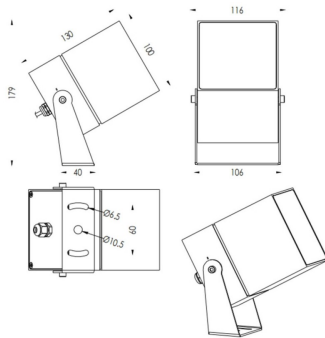

TUBEO-S

Lavov spike spot light from the family TUBEO-S with a power of 23W and a 24 degrees beam angle. With a total lumen output of 1749lm and a luminous efficiency of 76.04000000000006lm/W. Made in Die Cast Aluminum body, steel bracket and Tempered Glass cover and finished in White colour. IP67 and IK10 degree of protection ON-OFF driver.

Item code	86.OS05.5331.01
Product type	Outdoor
Category	Spike Spot Light
Family	TUBEO-S
Subfamily	TUBEO-S
Pictograms	

Dimensions

Product dimensions (mm) 100X100X130(H)mm

Scheme

Product	
Real power (W)	23
Real luminous flux (Lm)	1749
Luminous efficiency (Lm/W)	76.04000000000006
Beam angle (°)	24
Life time (h)	50000h L70B10
IP	67
Electrical class insulation	Class II
Colour	White
Control gear included	Yes
Control gear	ON-OFF
Light source	LED
Type of LED	1x23W CREE 1820
Average life time (h)	50000h L70B10
Colour temperature (K)	3000
Colour consistency (SDCM)	SDCM<3
CRI	80
IK	IK10