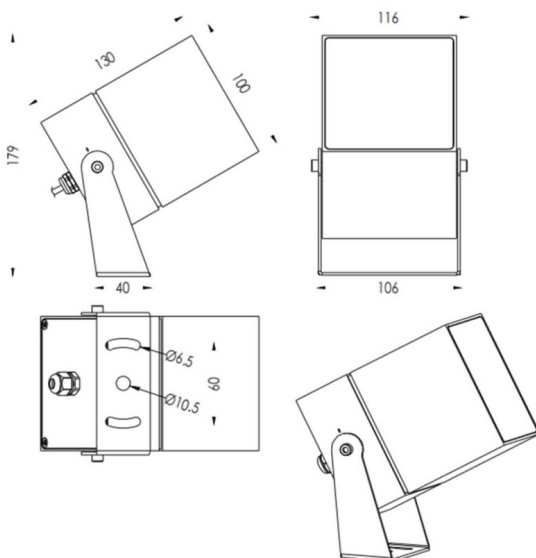

### TUBE0-S

Lavov spike spot light from the family TUBE0-S with a power of 23W and a 24 degrees beam angle. With a total lumen output of 1749lm and a luminous efficiency of 76.04000000000006lm/W. Made in Die Cast Aluminum body, steel bracket and Tempered Glass cover and finished in White colour. IP67 and IK10 degree of protection ON-OFF driver.

#### Dimensions

Product dimensions (mm) 100X100X130(H)mm

#### Scheme

Item code	86.OS05.5331.01
Product type	Outdoor
Category	Spike Spot Light
Family	TUBE0-S
Subfamily	TUBE0-S
Pictograms	

Product	
Real power (W)	23
Real luminous flux (Lm)	1749
Luminous efficiency (Lm/W)	76.04000000000006
Beam angle (&ordm;)	24
Life time (h)	50000h L70B10
IP	67
Electrical class insulation	Class II
Colour	White
Control gear included	Yes
Control gear	ON-OFF
Light source	LED
Type of LED	1x23W CREE 1820
Average life time (h)	50000h L70B10
Colour temperature (K)	3000
Colour consistency (SDCM)	SDCM<3
CRI	80
IK	IK10