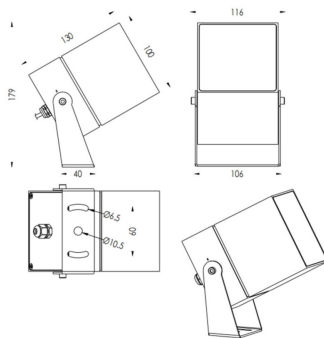

TUBEO-S

Lavov spike spot light from the family TUBEO-S with a power of 23W and a 24 degrees beam angle. With a total lumen output of 1749lm and a luminous efficiency of 76.04000000000006lm/W. Made in Die Cast Aluminum body, steel bracket and Tempered Glass cover and finished in White colour. IP67 and IK10 degree of protection ON-OFF driver.

Item code	86.OS05.5331.01
Product type	Outdoor
Category	Spike Spot Light
Family	TUBEO-S
Subfamily	TUBEO-S
Pictograms	

Dimensions

Product dimensions (mm) 100X100X130(H)mm

Scheme

Product	
Real power (W)	23
Real luminous flux (Lm)	1749
Luminous efficiency (Lm/W)	76.04000000000006
Beam angle (°)	24
Life time (h)	50000h L70B10
IP	67
Electrical class insulation	Class II
Colour	White
Control gear included	Yes
Control gear	ON-OFF
Light source	LED
Type of LED	1x23W CREE 1820
Average life time (h)	50000h L70B10
Colour temperature (K)	3000
Colour consistency (SDCM)	SDCM<3
CRI	80
IK	IK10