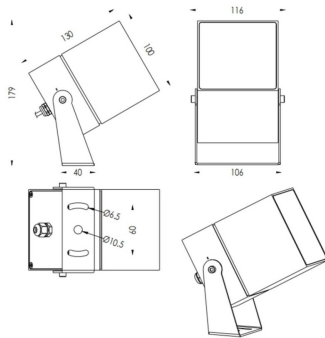

### TUBEO-S

Lavov spike spot light from the family TUBEO-S with a power of 23W and a 24 degrees beam angle. With a total lumen output of 1749lm and a luminous efficiency of 76.04000000000006lm/W. Made in Die Cast Aluminum body, steel bracket and Tempered Glass cover and finished in White colour. IP67 and IK10 degree of protection ON-OFF driver.

Item code	86.OS05.5331.01
Product type	Outdoor
Category	Spike Spot Light
Family	TUBEO-S
Subfamily	TUBEO-S
Pictograms	

### Dimensions

Product dimensions (mm) 100X100X130(H)mm

### Scheme

Product	
Real power (W)	23
Real luminous flux (Lm)	1749
Luminous efficiency (Lm/W)	76.04000000000006
Beam angle (°)	24
Life time (h)	50000h L70B10
IP	67
Electrical class insulation	Class II
Colour	White
Control gear included	Yes
Control gear	ON-OFF
Light source	LED
Type of LED	1x23W CREE 1820
Average life time (h)	50000h L70B10
Colour temperature (K)	3000
Colour consistency (SDCM)	SDCM<3
CRI	80
IK	IK10