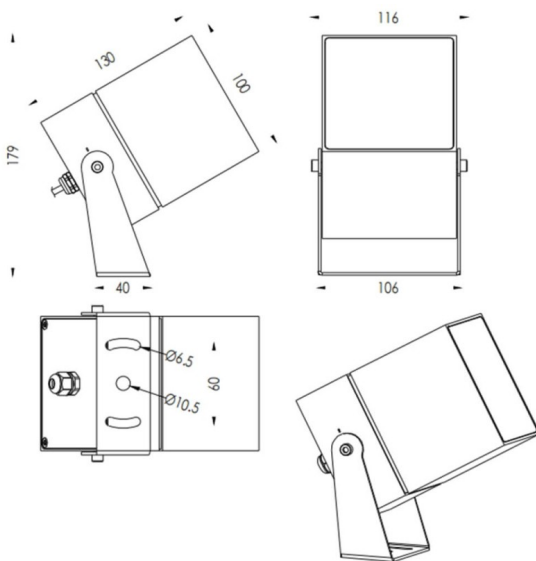

## TUBEO-S

Item code	86.OS05.5331.01
Product type	Outdoor
Category	Spike Spot Light
Family	TUBEO-S
Subfamily	TUBEO-S
Pictograms	

### Dimensions

Product dimensions (mm) 100X100X130(H)mm

### Scheme

Product	
Real power (W)	23
Real luminous flux (Lm)	1749
Luminous efficiency (Lm/W)	76
Beam angle (°)	24
Life time (h)	50000h L70B10
IP	65
Electrical class insulation	Class II
Colour	White
Control gear included	Yes
Control gear	ON-OFF
Light source	LED
Type of LED	1x23W CREE 1820
Average life time (h)	50000h L70B10
Colour temperature (K)	3000
Colour consistency (SDCM)	SDCM3
CRI	80
IK	IK10