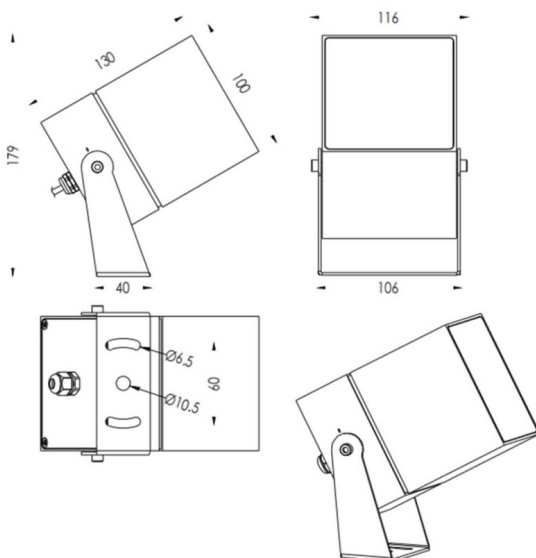

### TUBE0-S

Lavov spike spot light from the family TUBE0-S with a power of 23W and a 24 degrees beam angle. With a total lumen output of 1749lm and a luminous efficiency of 76.04000000000006lm/W. Made in Die Cast Aluminum body, steel bracket and Tempered Glass cover and finished in White colour. IP67 and IK10 degree of protection ON-OFF driver.

#### Dimensions

Product dimensions (mm) 100X100X130(H)mm

#### Scheme

Item code	86.OS05.5331.01
Product type	Outdoor
Category	Spike Spot Light
Family	TUBE0-S
Subfamily	TUBE0-S
Pictograms	

Product	
Real power (W)	23
Real luminous flux (Lm)	1749
Luminous efficiency (Lm/W)	76.04000000000006
Beam angle (°)	24
Life time (h)	50000h L70B10
IP	67
Electrical class insulation	Class II
Colour	White
Control gear included	Yes
Control gear	ON-OFF
Light source	LED
Type of LED	1x23W CREE 1820
Average life time (h)	50000h L70B10
Colour temperature (K)	3000
Colour consistency (SDCM)	SDCM3
CRI	80
IK	IK10