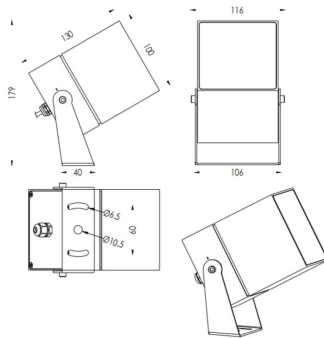

TUBEO-S

Lavov spike spot light from the family TUBEO-S with a power of 23W and a 24 degrees beam angle. With a total lumen output of 1749lm and a luminous efficiency of 76.04000000000006lm/W. Made in Die Cast Aluminum body, steel bracket and Tempered Glass cover and finished in Black colour. IP67 and IK10 degree of protection ON-OFF driver.

Item code	86.OS05.5331.02
Product type	Outdoor
Category	Spike Spot Light
Family	TUBEO-S
Subfamily	TUBEO-S
Pictograms	

Dimensions

Product dimensions (mm) 100X100X130(H)mm

Scheme

Product	
Real power (W)	23
Real luminous flux (Lm)	1749
Luminous efficiency (Lm/W)	76.04000000000006
Beam angle (°)	24
Life time (h)	50000h L70B10
IP	67
Electrical class insulation	Class II
Colour	Black
Control gear included	Yes
Control gear	ON-OFF
Light source	LED
Type of LED	1x23W CREE 1820
Average life time (h)	50000h L70B10
Colour temperature (K)	3000
Colour consistency (SDCM)	SDCM<3
CRI	80
IK	IK10