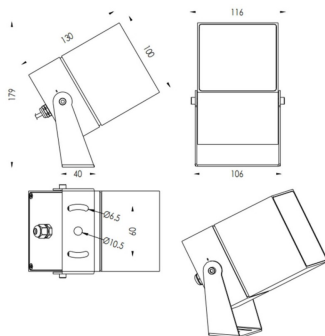

TUBEO-S

Lavov spike spot light from the family TUBEO-S with a power of 23W and a 24 degrees beam angle. With a total lumen output of 1749lm and a luminous efficiency of 76.04000000000006lm/W. Made in Die Cast Aluminum body, steel bracket and Tempered Glass cover and finished in Black colour. IP67 and IK10 degree of protection ON-OFF driver.

Item code	86.OS05.5331.02
Product type	Outdoor
Category	Spike Spot Light
Family	TUBEO-S
Subfamily	TUBEO-S
Pictograms	

Dimensions

Product dimensions (mm) 100X100X130(H)mm

Scheme

Product	
Real power (W)	23
Real luminous flux (Lm)	1749
Luminous efficiency (Lm/W)	76.04000000000006
Beam angle (°)	24
Life time (h)	50000h L70B10
IP	67
Electrical class insulation	Class II
Colour	Black
Control gear included	Yes
Control gear	ON-OFF
Light source	LED
Type of LED	1x23W CREE 1820
Average life time (h)	50000h L70B10
Colour temperature (K)	3000
Colour consistency (SDCM)	SDCM<3
CRI	80
IK	IK10