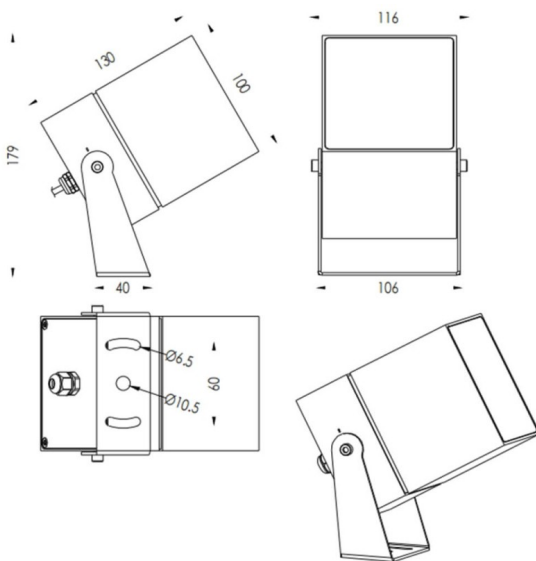

TUBE0-S

Lavov spike spot light from the family TUBE0-S with a power of 23W and a 24 degrees beam angle. With a total lumen output of 1749lm and a luminous efficiency of 76.04000000000006lm/W. Made in Die Cast Aluminum body, steel bracket and Tempered Glass cover and finished in Black colour. IP67 and IK10 degree of protection ON-OFF driver.

Dimensions

Product dimensions (mm) 100X100X130(H)mm

Scheme

Item code	86.OS05.5331.02
Product type	Outdoor
Category	Spike Spot Light
Family	TUBE0-S
Subfamily	TUBE0-S
Pictograms	

Product	
Real power (W)	23
Real luminous flux (Lm)	1749
Luminous efficiency (Lm/W)	76.04000000000006
Beam angle (°)	24
Life time (h)	50000h L70B10
IP	67
Electrical class insulation	Class II
Colour	Black
Control gear included	Yes
Control gear	ON-OFF
Light source	LED
Type of LED	1x23W CREE 1820
Average life time (h)	50000h L70B10
Colour temperature (K)	3000
Colour consistency (SDCM)	SDCM3
CRI	80
IK	IK10