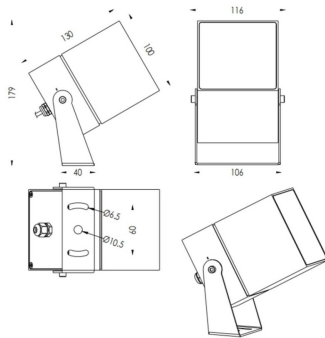

### TUBEO-S

Lavov spike spot light from the family TUBEO-S with a power of 23W and a 24 degrees beam angle. With a total lumen output of 1749lm and a luminous efficiency of 76.04000000000006lm/W. Made in Die Cast Aluminum body, steel bracket and Tempered Glass cover and finished in Black colour. IP67 and IK10 degree of protection ON-OFF driver.

Item code	86.OS05.5331.02
Product type	Outdoor
Category	Spike Spot Light
Family	TUBEO-S
Subfamily	TUBEO-S
Pictograms	

### Dimensions

Product dimensions (mm) 100X100X130(H)mm

### Scheme

Product	
Real power (W)	23
Real luminous flux (Lm)	1749
Luminous efficiency (Lm/W)	76.04000000000006
Beam angle (°)	24
Life time (h)	50000h L70B10
IP	67
Electrical class insulation	Class II
Colour	Black
Control gear included	Yes
Control gear	ON-OFF
Light source	LED
Type of LED	1x23W CREE 1820
Average life time (h)	50000h L70B10
Colour temperature (K)	3000
Colour consistency (SDCM)	SDCM<3
CRI	80
IK	IK10