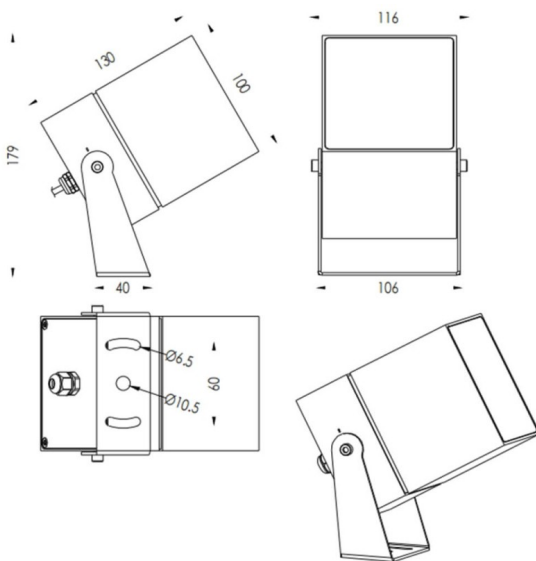

### TUBE0-S

Lavov spike spot light from the family TUBE0-S with a power of 23W and a 24 degrees beam angle. With a total lumen output of 1749lm and a luminous efficiency of 76.04000000000006lm/W. Made in Die Cast Aluminum body, steel bracket and Tempered Glass cover and finished in Black colour. IP67 and IK10 degree of protection ON-OFF driver.

### Dimensions

Product dimensions (mm) 100X100X130(H)mm

### Scheme

Item code	86.OS05.5331.02
Product type	Outdoor
Category	Spike Spot Light
Family	TUBE0-S
Subfamily	TUBE0-S
Pictograms	

Product	
Real power (W)	23
Real luminous flux (Lm)	1749
Luminous efficiency (Lm/W)	76.04000000000006
Beam angle (&ordm;)	24
Life time (h)	50000h L70B10
IP	67
Electrical class insulation	Class II
Colour	Black
Control gear included	Yes
Control gear	ON-OFF
Light source	LED
Type of LED	1x23W CREE 1820
Average life time (h)	50000h L70B10
Colour temperature (K)	3000
Colour consistency (SDCM)	SDCM<3
CRI	80
IK	IK10