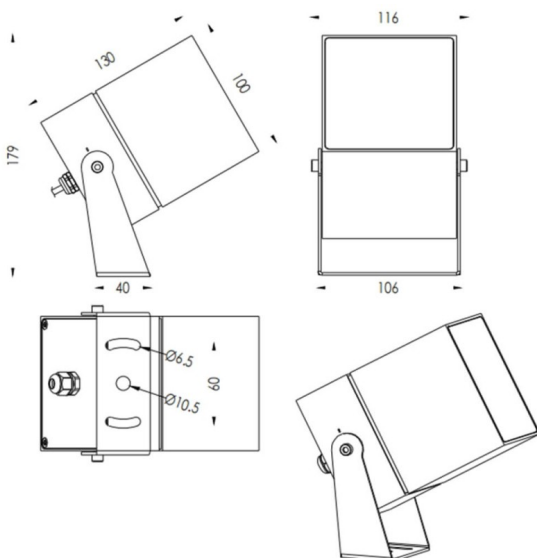

TUBEO-S

Lavov spike spot light from the family TUBEO-S with a power of 23W and a 24 degrees beam angle. With a total lumen output of 1749lm and a luminous efficiency of 76lm/W. Made in Die Cast Aluminum body, steel bracket and Tempered Glass cover and finished in Black colour. IP67 and IK10 degree of protection ON-OFF driver.

Dimensions

Product dimensions (mm) 100X100X130(H)mm

Scheme

Item code	86.OS05.5331.02
Product type	Outdoor
Category	Spike Spot Light
Family	TUBEO-S
Subfamily	TUBEO-S

Pictograms

Product	
Real power (W)	23
Real luminous flux (Lm)	1749
Luminous efficiency (Lm/W)	76
Beam angle (°)	24
Life time (h)	50000h L70B10
IP	65
Electrical class insulation	Class II
Colour	Black
Control gear included	Yes
Control gear	ON-OFF
Light source	LED
Type of LED	1x23W CREE 1820
Average life time (h)	50000h L70B10
Colour temperature (K)	3000
Colour consistency (SDCM)	SDCM3
CRI	80
IK	IK10