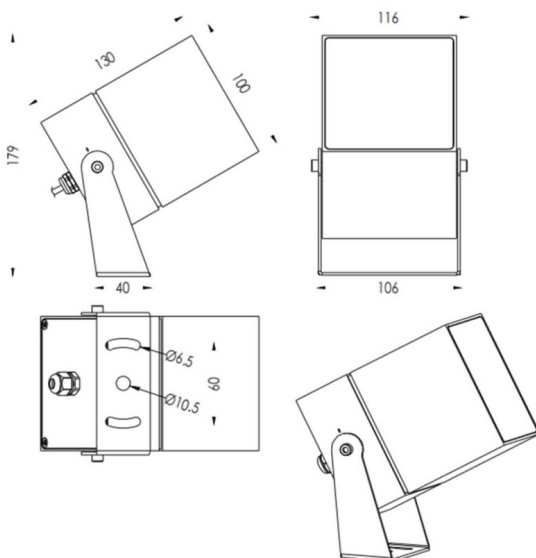

Scheme

Item code	86.OS05.5341.01
Product type	Outdoor
Category	Spike Spot Light
Family	TUBE0-S
Subfamily	TUBE0-S
Pictograms	

Product	
Real power (W)	23
Real luminous flux (Lm)	1749
Luminous efficiency (Lm/W)	76.04000000000006
Beam angle (&ordm;)	36
Life time (h)	50000h L70B10
IP	67
Electrical class insulation	Class II
Colour	White
Control gear included	Yes
Control gear	ON-OFF
Light source	LED
Type of LED	1x23W CREE 1820
Average life time (h)	50000h L70B10
Colour temperature (K)	3000
Colour consistency (SDCM)	SDCM<3
CRI	80
IK	IK10