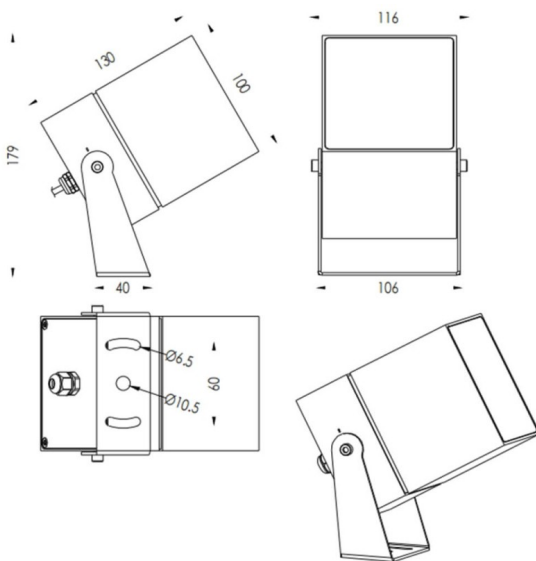

TUBEO-S

Lavov spike spot light from the family TUBEO-S with a power of 23W and a 36 degrees beam angle. With a total lumen output of 1749lm and a luminous efficiency of 76lm/W. Made in Die Cast Aluminum body, steel bracket and Tempered Glass cover and finished in White colour. IP65 and IK10 degree of protection ON-OFF driver.

Dimensions

Product dimensions (mm) 100X100X130(H)mm

Scheme

Item code	86.OS05.5341.01
Product type	Outdoor
Category	Spike Spot Light
Family	TUBEO-S
Subfamily	TUBEO-S

Pictograms

Product	
Real power (W)	23
Real luminous flux (Lm)	1749
Luminous efficiency (Lm/W)	76
Beam angle (°)	36
Life time (h)	50000h L70B10
IP	65
Electrical class insulation	Class II
Colour	White
Control gear included	Yes
Control gear	ON-OFF
Light source	LED
Type of LED	1x23W CREE 1820
Average life time (h)	50000h L70B10
Colour temperature (K)	3000
Colour consistency (SDCM)	SDCM3
CRI	80
IK	IK10