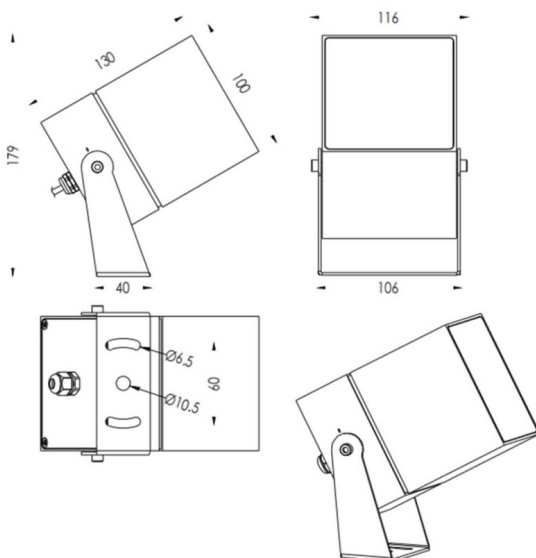

### TUBE0-S

Lavov spike spot light from the family TUBE0-S with a power of 23W and a 36 degrees beam angle. With a total lumen output of 1749lm and a luminous efficiency of 76.04000000000006lm/W. Made in Die Cast Aluminum body, steel bracket and Tempered Glass cover and finished in White colour. IP67 and IK10 degree of protection ON-OFF driver.

#### Dimensions

Product dimensions (mm) 100X100X130(H)mm

#### Scheme

Item code	86.OS05.5341.01
Product type	Outdoor
Category	Spike Spot Light
Family	TUBE0-S
Subfamily	TUBE0-S
Pictograms	

Product	
Real power (W)	23
Real luminous flux (Lm)	1749
Luminous efficiency (Lm/W)	76.04000000000006
Beam angle (&ordm;)	36
Life time (h)	50000h L70B10
IP	67
Electrical class insulation	Class II
Colour	White
Control gear included	Yes
Control gear	ON-OFF
Light source	LED
Type of LED	1x23W CREE 1820
Average life time (h)	50000h L70B10
Colour temperature (K)	3000
Colour consistency (SDCM)	SDCM<3
CRI	80
IK	IK10