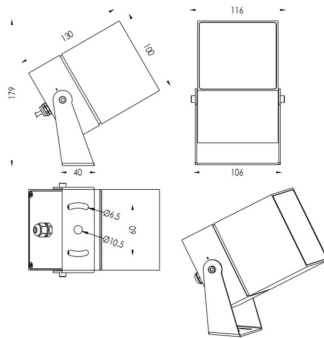

TUBEO-S

Lavov spike spot light from the family TUBEO-S with a power of 23W and a 36 degrees beam angle. With a total lumen output of 1749lm and a luminous efficiency of 76.04000000000006lm/W. Made in Die Cast Aluminum body, steel bracket and Tempered Glass cover and finished in White colour. IP67 and IK10 degree of protection ON-OFF driver.

Item code	86.OS05.5341.01
Product type	Outdoor
Category	Spike Spot Light
Family	TUBEO-S
Subfamily	TUBEO-S
Pictograms	

Dimensions

Product dimensions (mm) 100X100X130(H)mm

Scheme

Product	
Real power (W)	23
Real luminous flux (Lm)	1749
Luminous efficiency (Lm/W)	76.04000000000006
Beam angle (°)	36
Life time (h)	50000h L70B10
IP	67
Electrical class insulation	Class II
Colour	White
Control gear included	Yes
Control gear	ON-OFF
Light source	LED
Type of LED	1x23W CREE 1820
Average life time (h)	50000h L70B10
Colour temperature (K)	3000
Colour consistency (SDCM)	SDCM<3
CRI	80
IK	IK10