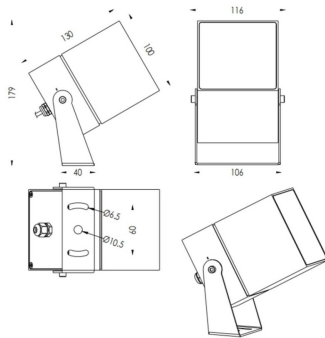

TUBEO-S

Lavov spike spot light from the family TUBEO-S with a power of 23W and a 36 degrees beam angle. With a total lumen output of 1749lm and a luminous efficiency of 76.04000000000006lm/W. Made in Die Cast Aluminum body, steel bracket and Tempered Glass cover and finished in White colour. IP67 and IK10 degree of protection ON-OFF driver.

Item code	86.OS05.5341.01
Product type	Outdoor
Category	Spike Spot Light
Family	TUBEO-S
Subfamily	TUBEO-S
Pictograms	

Dimensions

Product dimensions (mm) 100X100X130(H)mm

Scheme

Product	
Real power (W)	23
Real luminous flux (Lm)	1749
Luminous efficiency (Lm/W)	76.04000000000006
Beam angle (°)	36
Life time (h)	50000h L70B10
IP	67
Electrical class insulation	Class II
Colour	White
Control gear included	Yes
Control gear	ON-OFF
Light source	LED
Type of LED	1x23W CREE 1820
Average life time (h)	50000h L70B10
Colour temperature (K)	3000
Colour consistency (SDCM)	SDCM<3
CRI	80
IK	IK10