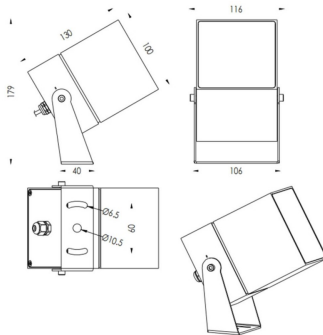

TUBEO-S

Lavov spike spot light from the family TUBEO-S with a power of 23W and a 36 degrees beam angle. With a total lumen output of 1749lm and a luminous efficiency of 76.04000000000006lm/W. Made in Die Cast Aluminum body, steel bracket and Tempered Glass cover and finished in White colour. IP67 and IK10 degree of protection ON-OFF driver.

Item code	86.OS05.5341.01
Product type	Outdoor
Category	Spike Spot Light
Family	TUBEO-S
Subfamily	TUBEO-S
Pictograms	

Dimensions

Product dimensions (mm) 100X100X130(H)mm

Scheme

Product	
Real power (W)	23
Real luminous flux (Lm)	1749
Luminous efficiency (Lm/W)	76.04000000000006
Beam angle (°)	36
Life time (h)	50000h L70B10
IP	67
Electrical class insulation	Class II
Colour	White
Control gear included	Yes
Control gear	ON-OFF
Light source	LED
Type of LED	1x23W CREE 1820
Average life time (h)	50000h L70B10
Colour temperature (K)	3000
Colour consistency (SDCM)	SDCM<3
CRI	80
IK	IK10