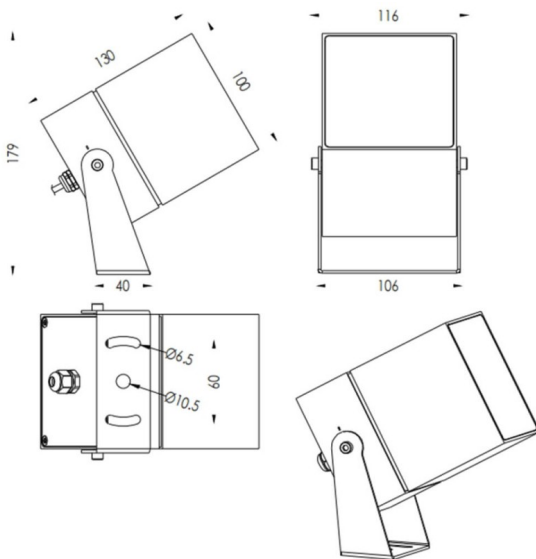

### TUBE0-S

Lavov spike spot light from the family TUBE0-S with a power of 23W and a 36 degrees beam angle. With a total lumen output of 1749lm and a luminous efficiency of 76.04000000000006lm/W. Made in Die Cast Aluminum body, steel bracket and Tempered Glass cover and finished in Black colour. IP67 and IK10 degree of protection ON-OFF driver.

#### Dimensions

Product dimensions (mm) 100X100X130(H)mm

#### Scheme

Item code	86.OS05.5341.02
Product type	Outdoor
Category	Spike Spot Light
Family	TUBE0-S
Subfamily	TUBE0-S
Pictograms	

Product	
Real power (W)	23
Real luminous flux (Lm)	1749
Luminous efficiency (Lm/W)	76.04000000000006
Beam angle (°)	36
Life time (h)	50000h L70B10
IP	67
Electrical class insulation	Class II
Colour	Black
Control gear included	Yes
Control gear	ON-OFF
Light source	LED
Type of LED	1x23W CREE 1820
Average life time (h)	50000h L70B10
Colour temperature (K)	3000
Colour consistency (SDCM)	SDCM<3
CRI	80
IK	IK10