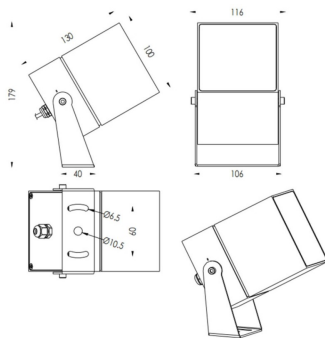

TUBEO-S

Lavov spike spot light from the family TUBEO-S with a power of 23W and a 36 degrees beam angle. With a total lumen output of 1749lm and a luminous efficiency of 76.04000000000006lm/W. Made in Die Cast Aluminum body, steel bracket and Tempered Glass cover and finished in Black colour. IP67 and IK10 degree of protection ON-OFF driver.

Item code	86.OS05.5341.02
Product type	Outdoor
Category	Spike Spot Light
Family	TUBEO-S
Subfamily	TUBEO-S

Pictograms

Dimensions

Product dimensions (mm) 100X100X130(H)mm

Scheme

Product	
Real power (W)	23
Real luminous flux (Lm)	1749
Luminous efficiency (Lm/W)	76.04000000000006
Beam angle (°)	36
Life time (h)	50000h L70B10
IP	67
Electrical class insulation	Class II
Colour	Black
Control gear included	Yes
Control gear	ON-OFF
Light source	LED
Type of LED	1x23W CREE 1820
Average life time (h)	50000h L70B10
Colour temperature (K)	3000
Colour consistency (SDCM)	SDCM<3
CRI	80
IK	IK10