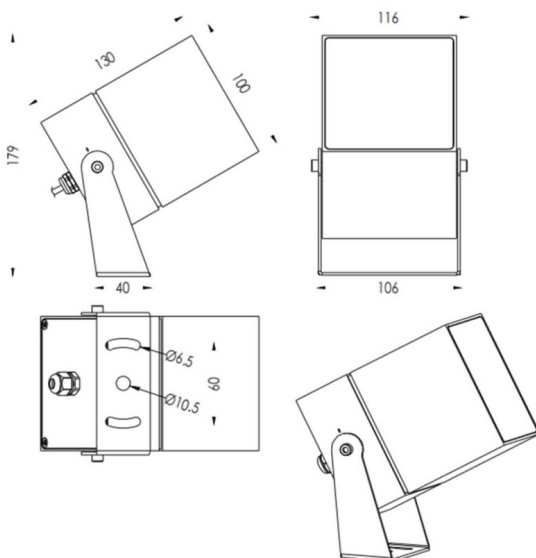

TUBE0-S

Lavov spike spot light from the family TUBE0-S with a power of 23W and a 36 degrees beam angle. With a total lumen output of 1749lm and a luminous efficiency of 76.04000000000006lm/W. Made in Die Cast Aluminum body, steel bracket and Tempered Glass cover and finished in Black colour. IP67 and IK10 degree of protection ON-OFF driver.

Dimensions

Product dimensions (mm) 100X100X130(H)mm

Scheme

Item code	86.OS05.5341.02
Product type	Outdoor
Category	Spike Spot Light
Family	TUBE0-S
Subfamily	TUBE0-S
Pictograms	

Product	
Real power (W)	23
Real luminous flux (Lm)	1749
Luminous efficiency (Lm/W)	76.04000000000006
Beam angle (°)	36
Life time (h)	50000h L70B10
IP	67
Electrical class insulation	Class II
Colour	Black
Control gear included	Yes
Control gear	ON-OFF
Light source	LED
Type of LED	1x23W CREE 1820
Average life time (h)	50000h L70B10
Colour temperature (K)	3000
Colour consistency (SDCM)	SDCM3
CRI	80
IK	IK10