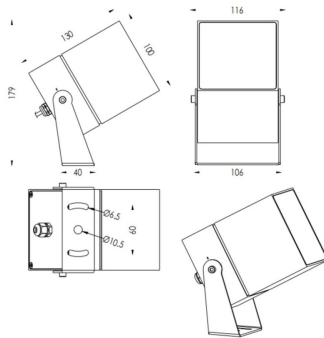

TUBEO-S

Lavov spike spot light from the family TUBEO-S with a power of 23W and a 36 degrees beam angle. With a total lumen output of 1749lm and a luminous efficiency of 76.04000000000006lm/W. Made in Die Cast Aluminum body, steel bracket and Tempered Glass cover and finished in Black colour. IP67 and IK10 degree of protection ON-OFF driver.

Item code	86.OS05.5341.02
Product type	Outdoor
Category	Spike Spot Light
Family	TUBEO-S
Subfamily	TUBEO-S
Pictograms	

Dimensions

Product dimensions (mm) 100X100X130(H)mm

Scheme

Product	
Real power (W)	23
Real luminous flux (Lm)	1749
Luminous efficiency (Lm/W)	76.04000000000006
Beam angle (°)	36
Life time (h)	50000h L70B10
IP	67
Electrical class insulation	Class II
Colour	Black
Control gear included	Yes
Control gear	ON-OFF
Light source	LED
Type of LED	1x23W CREE 1820
Average life time (h)	50000h L70B10
Colour temperature (K)	3000
Colour consistency (SDCM)	SDCM<3
CRI	80
IK	IK10