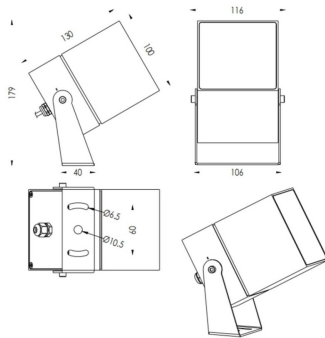

TUBEO-S

Lavov spike spot light from the family TUBEO-S with a power of 23W and a 55 degrees beam angle. With a total lumen output of 1749lm and a luminous efficiency of 76.04000000000006lm/W. Made in Die Cast Aluminum body, steel bracket and Tempered Glass cover and finished in White colour. IP67 and IK10 degree of protection ON-OFF driver.

Item code	86.OS05.5351.01
Product type	Outdoor
Category	Spike Spot Light
Family	TUBEO-S
Subfamily	TUBEO-S
Pictograms	

Dimensions

Product dimensions (mm) 100X100X130(H)mm

Scheme

Product	
Real power (W)	23
Real luminous flux (Lm)	1749
Luminous efficiency (Lm/W)	76.04000000000006
Beam angle (°)	55
Life time (h)	50000h L70B10
IP	67
Electrical class insulation	Class II
Colour	White
Control gear included	Yes
Control gear	ON-OFF
Light source	LED
Type of LED	1x23W CREE 1820
Average life time (h)	50000h L70B10
Colour temperature (K)	3000
Colour consistency (SDCM)	SDCM<3
CRI	80
IK	IK10