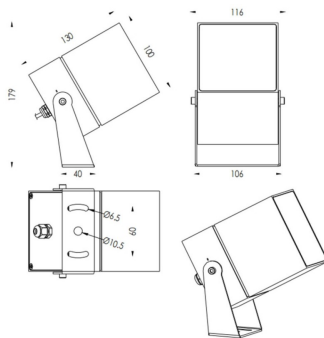

TUBEO-S

Lavov spike spot light from the family TUBEO-S with a power of 23W and a 55 degrees beam angle. With a total lumen output of 1749lm and a luminous efficiency of 76.04000000000006lm/W. Made in Die Cast Aluminum body, steel bracket and Tempered Glass cover and finished in White colour. IP67 and IK10 degree of protection ON-OFF driver.

Item code	86.OS05.5351.01
Product type	Outdoor
Category	Spike Spot Light
Family	TUBEO-S
Subfamily	TUBEO-S

Pictograms

Dimensions

Product dimensions (mm) 100X100X130(H)mm

Scheme

Product	
Real power (W)	23
Real luminous flux (Lm)	1749
Luminous efficiency (Lm/W)	76.04000000000006
Beam angle (°)	55
Life time (h)	50000h L70B10
IP	67
Electrical class insulation	Class II
Colour	White
Control gear included	Yes
Control gear	ON-OFF
Light source	LED
Type of LED	1x23W CREE 1820
Average life time (h)	50000h L70B10
Colour temperature (K)	3000
Colour consistency (SDCM)	SDCM<3
CRI	80
IK	IK10