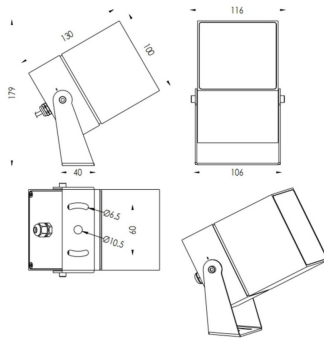

TUBEO-S

Lavov spike spot light from the family TUBEO-S with a power of 23W and a 55 degrees beam angle. With a total lumen output of 1749lm and a luminous efficiency of 76.04000000000006lm/W. Made in Die Cast Aluminum body, steel bracket and Tempered Glass cover and finished in White colour. IP67 and IK10 degree of protection ON-OFF driver.

Item code	86.OS05.5351.01
Product type	Outdoor
Category	Spike Spot Light
Family	TUBEO-S
Subfamily	TUBEO-S
Pictograms	

Dimensions

Product dimensions (mm) 100X100X130(H)mm

Scheme

Product	
Real power (W)	23
Real luminous flux (Lm)	1749
Luminous efficiency (Lm/W)	76.04000000000006
Beam angle (°)	55
Life time (h)	50000h L70B10
IP	67
Electrical class insulation	Class II
Colour	White
Control gear included	Yes
Control gear	ON-OFF
Light source	LED
Type of LED	1x23W CREE 1820
Average life time (h)	50000h L70B10
Colour temperature (K)	3000
Colour consistency (SDCM)	SDCM<3
CRI	80
IK	IK10