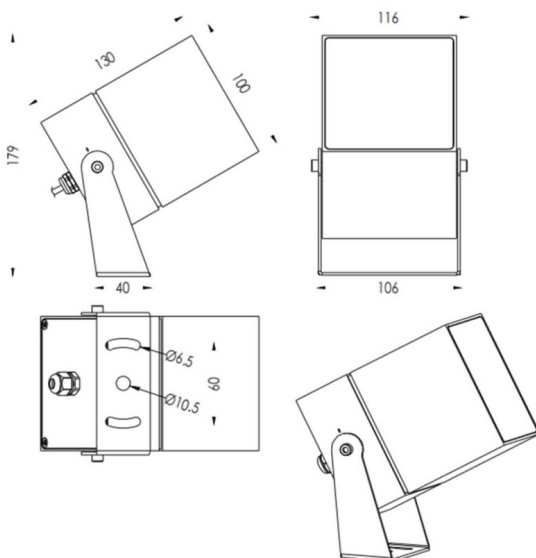

Scheme

Item code	86.OS05.5351.01
Product type	Outdoor
Category	Spike Spot Light
Family	TUBE0-S
Subfamily	TUBE0-S
Pictograms	

Product	
Real power (W)	23
Real luminous flux (Lm)	1749
Luminous efficiency (Lm/W)	76.04000000000006
Beam angle (°)	55
Life time (h)	50000h L70B10
IP	67
Electrical class insulation	Class II
Colour	White
Control gear included	Yes
Control gear	ON-OFF
Light source	LED
Type of LED	1x23W CREE 1820
Average life time (h)	50000h L70B10
Colour temperature (K)	3000
Colour consistency (SDCM)	SDCM3
CRI	80
IK	IK10