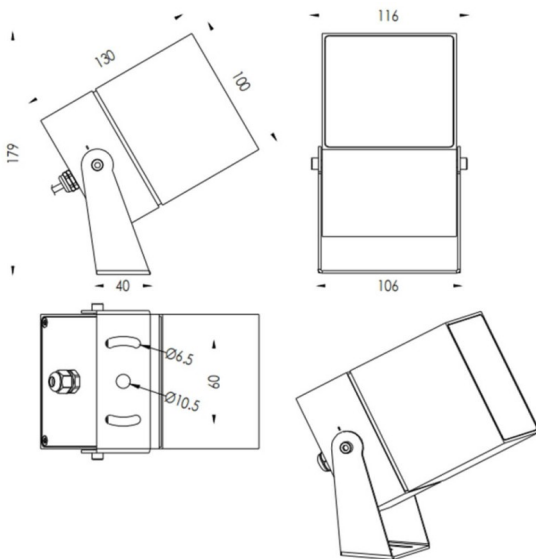

TUBEO-S

Lavov spike spot light from the family TUBEO-S with a power of 23W and a 55 degrees beam angle. With a total lumen output of 1749lm and a luminous efficiency of 76lm/W. Made in Die Cast Aluminum body, steel bracket and Tempered Glass cover and finished in White colour. IP67 and IK10 degree of protection ON-OFF driver.

Dimensions

Product dimensions (mm) 100X100X130(H)mm

Scheme

Item code	86.OS05.5351.01
Product type	Outdoor
Category	Spike Spot Light
Family	TUBEO-S
Subfamily	TUBEO-S

Pictograms

Product	
Real power (W)	23
Real luminous flux (Lm)	1749
Luminous efficiency (Lm/W)	76
Beam angle (°)	55
Life time (h)	50000h L70B10
IP	67
Electrical class insulation	Class II
Colour	White
Control gear included	Yes
Control gear	ON-OFF
Light source	LED
Type of LED	1x23W CREE 1820
Average life time (h)	50000h L70B10
Colour temperature (K)	3000
Colour consistency (SDCM)	SDCM3
CRI	80
IK	IK10