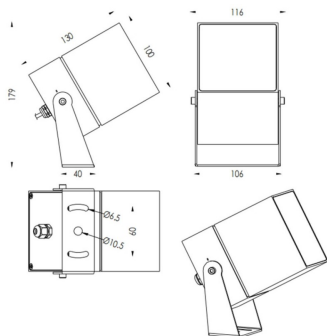

TUBEO-S

Lavov spike spot light from the family TUBEO-S with a power of 23W and a 55 degrees beam angle. With a total lumen output of 1749lm and a luminous efficiency of 76.04000000000006lm/W. Made in Die Cast Aluminum body, steel bracket and Tempered Glass cover and finished in Black colour. IP67 and IK10 degree of protection ON-OFF driver.

Item code	86.OS05.5351.02
Product type	Outdoor
Category	Spike Spot Light
Family	TUBEO-S
Subfamily	TUBEO-S

Pictograms

Dimensions

Product dimensions (mm) 100X100X130(H)mm

Scheme

Product	
Real power (W)	23
Real luminous flux (Lm)	1749
Luminous efficiency (Lm/W)	76.04000000000006
Beam angle (°)	55
Life time (h)	50000h L70B10
IP	67
Electrical class insulation	Class II
Colour	Black
Control gear included	Yes
Control gear	ON-OFF
Light source	LED
Type of LED	1x23W CREE 1820
Average life time (h)	50000h L70B10
Colour temperature (K)	3000
Colour consistency (SDCM)	SDCM<3
CRI	80
IK	IK10