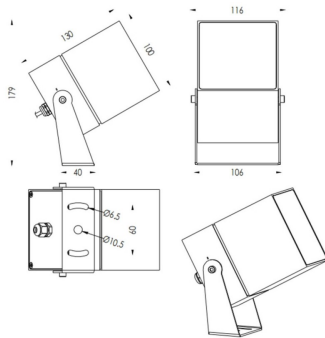

TUBEO-S

Lavov spike spot light from the family TUBEO-S with a power of 23W and a 55 degrees beam angle. With a total lumen output of 1749lm and a luminous efficiency of 76.04000000000006lm/W. Made in Die Cast Aluminum body, steel bracket and Tempered Glass cover and finished in Black colour. IP67 and IK10 degree of protection ON-OFF driver.

Item code	86.OS05.5351.02
Product type	Outdoor
Category	Spike Spot Light
Family	TUBEO-S
Subfamily	TUBEO-S
Pictograms	

Dimensions

Product dimensions (mm) 100X100X130(H)mm

Scheme

Product	
Real power (W)	23
Real luminous flux (Lm)	1749
Luminous efficiency (Lm/W)	76.04000000000006
Beam angle (°)	55
Life time (h)	50000h L70B10
IP	67
Electrical class insulation	Class II
Colour	Black
Control gear included	Yes
Control gear	ON-OFF
Light source	LED
Type of LED	1x23W CREE 1820
Average life time (h)	50000h L70B10
Colour temperature (K)	3000
Colour consistency (SDCM)	SDCM<3
CRI	80
IK	IK10