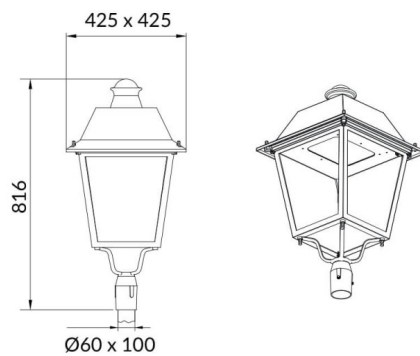

VILA P60

Lavov Street Light from the family VILA with a power of 30W and a lighting distribution type T1 with a real lumen output of 3596,44lm, and an efficiency of 119,88 lm/W, CRI ≥ 70 with a ON-OFF driver, made in aluminium Body, Front Tempered Glass and finished in Black color. Post mounted. Post diam. 60mm.

Item code	86.OS06.1311.02
Product type	Outdoor
Category	Street lights
Family	VILA
Subfamily	VILA P60

Pictograms

Scheme

Product	
Real power (W)	30
Real luminous flux (Lm)	3596.44
Luminous efficiency (Lm/W)	119.88133333333001
Colour	black
Control gear included	yes
Control gear	ON-OFF
Light source	LED
Type of LED	PHILIPS 5050
Average life time (h)	50000h L70B10
Colour temperature (K)	3000K
Colour consistency (SDCM)	5
CRI	>80
IK	IK08