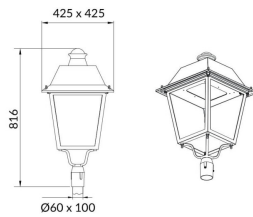

**VILA P60**

Lavov Street Light from the family VILA with a power of 30W and a lighting distribution type T1 with a real lumen output of 3596,44lm, and an efficiency of 119,88 lm/W, CRI ≥ 70 with a ON-OFF driver, made in aluminium Body, Front Tempered Glass and finished in Black color. Post mounted. Post diam. 60mm.

Item code	86.OS06.1311.02
Product type	Outdoor
Category	Street lights
Family	VILA
Subfamily	VILA P60

Pictograms**Scheme**

Product	
Real power (W)	30
Real luminous flux (Lm)	3596.44
Luminous efficiency (Lm/W)	119.88133333333001
Colour	black
Control gear included	yes
Control gear	ON-OFF
Light source	LED
Type of LED	PHILIPS 5050
Average life time (h)	50000h L70B10
Colour temperature (K)	3000K
Colour consistency (SDCM)	<5
CRI	>80
IK	IK08