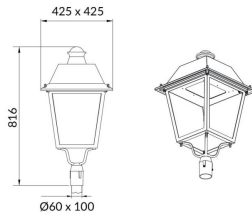

VILA P60

Lavov Street Light from the family VILA with a power of 30W and a lighting distribution type T1 with a real lumen output of 3596,44lm, and an efficiency of 119,88 lm/W, CRI ≥ 70 with a ON-OFF driver, made in aluminium Body, Front Tempered Glass and finished in Black color. Post mounted. Post diam. 60mm.

Item code	86.OS06.1311.02
Product type	Outdoor
Category	Street lights
Family	VILA
Subfamily	VILA P60

Pictograms

Scheme

Product

Real power (W)	30
Real luminous flux (Lm)	3596.44
Luminous efficiency (Lm/W)	119.88133333333001
Colour	black
Control gear included	yes
Control gear	ON-OFF
Light source	LED
Type of LED	PHILIPS 5050
Average life time (h)	50000h L70B10
Colour temperature (K)	3000K
Colour consistency (SDCM)	<5
CRI	>80
IK	IK08