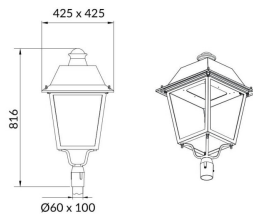

**VILA P60**

Lavov Street Light from the family VILA with a power of 30W and a lighting distribution type T1 with a real lumen output of 3596,44lm, and an efficiency of 119,88 lm/W, CRI ≥ 70 with a ON-OFF driver, made in aluminium Body, Front Tempered Glass and finished in Black color. Post mounted. Post diam. 60mm.

Item code	86.OS06.1311.02
Product type	Outdoor
Category	Street lights
Family	VILA
Subfamily	VILA P60

Pictograms**Scheme**

Product	
Real power (W)	30
Real luminous flux (Lm)	3596.44
Luminous efficiency (Lm/W)	119.881333333333001
Colour	black
Control gear included	yes
Control gear	ON-OFF
Light source	LED
Type of LED	PHILIPS 5050
Average life time (h)	50000h L70B10
Colour temperature (K)	3000K
Colour consistency (SDCM)	<5
CRI	>80
IK	IK08