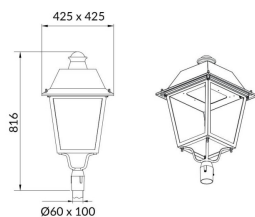

VILA P60

Lavov Street Light from the family VILA with a power of 30W and a lighting distribution type T2A with a real lumen output of 3218,77lm, and an efficiency of 107,29 lm/W, CRI ≥ 70 with a ON-OFF driver, made in aluminium Body, Front Tempered Glass and finished in Black color. Post mounted. Post diam. 60mm.

Item code 86.OS06.1321.02

Product type Outdoor

Category Street lights

Family VILA

Subfamily VILA P60

Pictograms

Product

Real power (W) 30

Real luminous flux (Lm) 3218.77

Luminous efficiency (Lm/W) 107.29233333333001

Colour black

Control gear included yes

Control gear ON-OFF

Light source LED

Type of LED PHILIPS 5050

Average life time (h) 50000h L70B11

Colour temperature (K) 3000K

Colour consistency (SDCM) <5

CRI >80

IK IK08

Scheme

Photometry