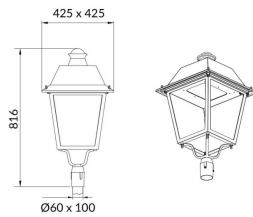

VILA P60

Lavov Street Light from the family VILA with a power of 30W and a lighting distribution type T2A with a real lumen output of 3218,77lm, and an efficiency of 107,29 lm/W, CRI ≥ 70 with a ON-OFF driver, made in aluminium Body, Front Tempered Glass and finished in Black color. Post mounted. Post diam. 60mm.

Item code	86.OS06.1321.02
Product type	Outdoor
Category	Street lights
Family	VILA
Subfamily	VILA P60

Pictograms

Product

Real power (W)	30
Real luminous flux (Lm)	3218.77
Luminous efficiency (Lm/W)	107.29233333333001
Colour	black
Control gear included	yes
Control gear	ON-OFF
Light source	LED
Type of LED	PHILIPS 5050
Average life time (h)	50000h L70B11
Colour temperature (K)	3000K
Colour consistency (SDCM)	<5
CRI	>80
IK	IK08

Scheme

Photometry