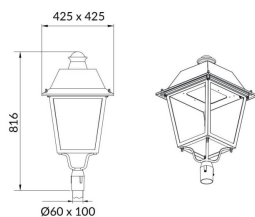

VILA P60

Lavov Street Light from the family VILA with a power of 30W and a lighting distribution type T2A with a real lumen output of 3218,77lm, and an efficiency of 107,29 lm/W, CRI ≥ 70 with a ON-OFF driver, made in aluminium Body, Front Tempered Glass and finished in Black color. Post mounted. Post diam. 60mm.

Item code	86.OS06.1321.02
Product type	Outdoor
Category	Street lights
Family	VILA
Subfamily	VILA P60
Pictograms	

Scheme

Photometry

Product

Real power (W)	30
Real luminous flux (Lm)	3218.77
Luminous efficiency (Lm/W)	107.29233333333001
Colour	black
Control gear included	yes
Control gear	ON-OFF
Light source	LED
Type of LED	PHILIPS 5050
Average life time (h)	50000h L70B11
Colour temperature (K)	3000K
Colour consistency (SDCM)	<5
CRI	>80
IK	IK08