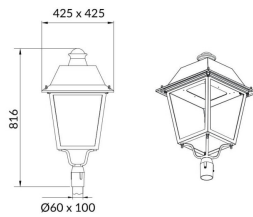

VILA P60

Lavov Street Light from the family VILA with a power of 30W and a lighting distribution type T2A with a real lumen output of 3218,77lm, and an efficiency of 107,29 lm/W, CRI ≥ 70 with a ON-OFF driver, made in aluminium Body, Front Tempered Glass and finished in Black color. Post mounted. Post diam. 60mm.

Item code	86.OS06.1321.02

Product type	Outdoor

Category	Street lights

Family	VILA

Subfamily	VILA P60

Pictograms	

Product	

Real power (W)	30

Real luminous flux (Lm)	3218.77

Luminous efficiency (Lm/W)	107.292333333333

Colour	black

Chip Brand	SUNPU

Control gear included	yes

Control gear	ON-OFF

Light source	LED

Type of LED	PHILIPS 5050

Average life time (h)	50000h L70B11

Colour temperature (K)	3000K

Colour consistency (SDCM)	<5

CRI	>80

IK	IK08

Scheme

Photometry