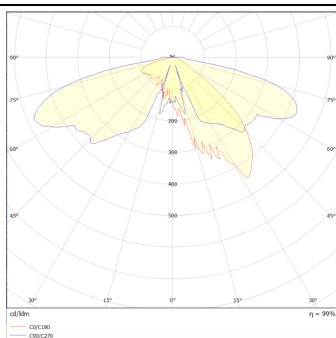

### VILA P60

Lavov Street Light from the family VILA with a power of 30W and a lighting distribution type T2A with a real lumen output of 3218,77lm, and an efficiency of 107,29 lm/W, CRI  $\geq 70$  with a ON-OFF driver, made in aluminium Body, Front Tempered Glass and finished in Black color. Post mounted. Post diam. 60mm.

### Product

Real power (W)	30
Real luminous flux (Lm)	3218.77
Luminous efficiency (Lm/W)	107.29233333333001
Colour	black
Control gear included	yes
Control gear	ON-OFF
Light source	LED
Type of LED	PHILIPS 5050
Average life time (h)	50000h L70B11
Colour temperature (K)	3000K
Colour consistency (SDCM)	<5
CRI	>80
IK	IK08