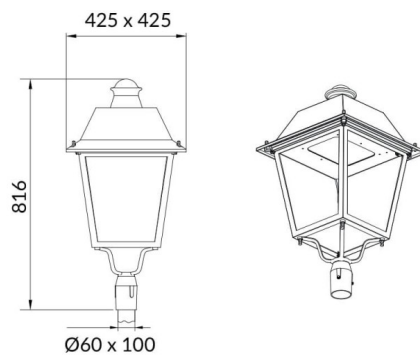

VILA P60

Lavov Street Light from the family VILA with a power of 30W and a lighting distribution type T3A with a real lumen output of 3382,64lm, and an efficiency of 112,75 lm/W, CRI ≥ 70 with a ON-OFF driver, made in aluminium Body, Front Tempered Glass and finished in Black color. Post mounted. Post diam. 60mm.

Scheme

Photometry

Item code	86.OS06.1331.02
Product type	Outdoor
Category	Street lights
Family	VILA
Subfamily	VILA P60
Pictograms	

Product	
Real power (W)	30
Real luminous flux (Lm)	3382.64
Luminous efficiency (Lm/W)	112.754666666667
Colour	black
Control gear included	yes
Control gear	ON-OFF
Light source	LED
Type of LED	PHILIPS 5050
Average life time (h)	50000h L70B12
Colour temperature (K)	3000K
Colour consistency (SDCM)	5
CRI	>80
IK	IK08