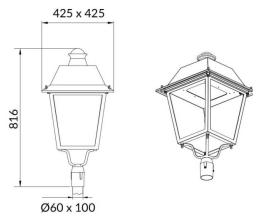

VILA P60

Lavov Street Light from the family VILA with a power of 30W and a lighting distribution type T3A with a real lumen output of 3382,64lm, and an efficiency of 112,75 lm/W, CRI ≥ 70 with a ON-OFF driver, made in aluminium Body, Front Tempered Glass and finished in Black color. Post mounted. Post diam. 60mm.

Item code	86.OS06.1331.02

Product type	Outdoor

Category	Street lights

Family	VILA

Subfamily	VILA P60

Pictograms	

Product

Real power (W)	30

Real luminous flux (Lm)	3382.64

Luminous efficiency (Lm/W)	112.754666666667

Colour	black

Control gear included	yes

Control gear	ON-OFF

Light source	LED

Type of LED	PHILIPS 5050

Average life time (h)	50000h L70B12

Colour temperature (K)	3000K

Colour consistency (SDCM)	<5

CRI	>80

IK	IK08

Scheme

Photometry