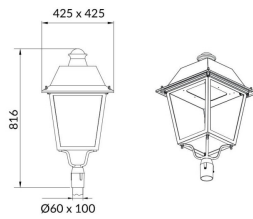

VILA P60

Lavov Street Light from the family VILA with a power of 30W and a lighting distribution type T3A with a real lumen output of 3382,64lm, and an efficiency of 112,75 lm/W, CRI ≥ 70 with a ON-OFF driver, made in aluminium Body, Front Tempered Glass and finished in Black color. Post mounted. Post diam. 60mm.

Item code	86.OS06.1331.02

Product type	Outdoor

Category	Street lights

Family	VILA

Subfamily	VILA P60

Pictograms	

Product

Real power (W)	30

Real luminous flux (Lm)	3382.64

Luminous efficiency (Lm/W)	112.754666666667

Colour	black

Control gear included	yes

Control gear	ON-OFF

Light source	LED

Type of LED	PHILIPS 5050

Average life time (h)	50000h L70B12

Colour temperature (K)	3000K

Colour consistency (SDCM)	<5

CRI	>80

IK	IK08

Scheme

Photometry