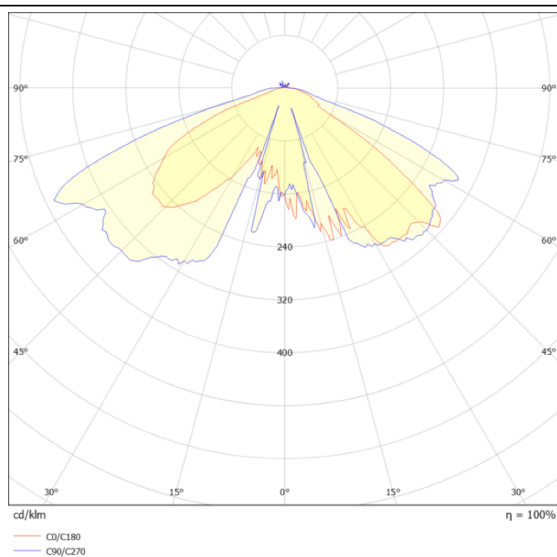

VILA P60

Lavov Street Light from the family VILA with a power of 30W and a lighting distribution type T3A with a real lumen output of 3382,64lm, and an efficiency of 112,75 lm/W, CRI ≥ 70 with a ON-OFF driver, made in aluminium Body, Front Tempered Glass and finished in Black color. Post mounted. Post diam. 60mm.

Scheme

Photometry

Item code	86.OS06.1331.02
Product type	Outdoor
Category	Street lights
Family	VILA
Subfamily	VILA P60
Pictograms	

Product	
Real power (W)	30
Real luminous flux (Lm)	3382.64
Luminous efficiency (Lm/W)	112.754666666667
Colour	black
Control gear included	yes
Control gear	ON-OFF
Light source	LED
Type of LED	PHILIPS 5050
Average life time (h)	50000h L70B12
Colour temperature (K)	3000K
Colour consistency (SDCM)	5
CRI	>80
IK	IK08