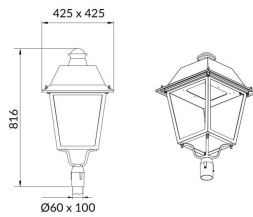

VILA P60

Lavov Street Light from the family VILA with a power of 30W and a lighting distribution type T3A with a real lumen output of 3382,64lm, and an efficiency of 112,75 lm/W, CRI ≥70 with a ON-OFF driver, made in aluminium Body, Front Tempered Glass and finished in Black color. Post mounted. Post diam. 60mm.

Item code	86.OS06.1331.02
Product type	Outdoor
Category	Street lights
Family	VILA
Subfamily	VILA P60

Pictograms

Product	
Real power (W)	30
Real luminous flux (Lm)	3382.64
Luminous efficiency (Lm/W)	112.754666666667
Colour	black
Chip Brand	SUNPU
Control gear included	yes
Control gear	ON-OFF
Light source	LED
Type of LED	PHILIPS 5050
Average life time (h)	50000h L70B12
Colour temperature (K)	3000K
Colour consistency (SDCM)	<5
CRI	>80
IK	IK08

Scheme

Photometry