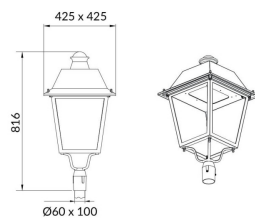

VILA P60

Lavov Street Light from the family VILA with a power of 30W and a lighting distribution type T4A with a real lumen output of 3300,62lm, and an efficiency of 110,02 lm/W, CRI ≥ 70 with an ON-OFF driver, made in aluminium Body, Front Tempered Glass and finished in Black color. Post mounted. Post diam. 60mm.

Item code	86.OS06.1341.02

Product type	Outdoor

Category	Street lights

Family	VILA

Subfamily	VILA P60

Pictograms

Product

Real power (W)	30

Real luminous flux (Lm)	3300.62

Luminous efficiency (Lm/W)	110.02066666667

Colour	black

Control gear included	yes

Control gear	ON-OFF

Light source	LED

Type of LED	PHILIPS 5050

Average life time (h)	50000h L70B13

Colour temperature (K)	3000K

Colour consistency (SDCM)	<5

CRI	>80

IK	IK08

Scheme

Photometry