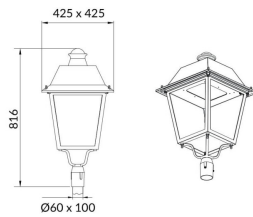

VILA P60

Lavov Street Light from the family VILA with a power of 30W and a lighting distribution type T4A with a real lumen output of 3300,62lm, and an efficiency of 110,02 lm/W, CRI ≥ 70 with a ON-OFF driver, made in aluminium Body, Front Tempered Glass and finished in Black color. Post mounted. Post diam. 60mm.

Item code	86.OS06.1341.02
Product type	Outdoor
Category	Street lights
Family	VILA
Subfamily	VILA P60

Pictograms

Scheme

Photometry

Product	
Real power (W)	30
Real luminous flux (Lm)	3300.62
Luminous efficiency (Lm/W)	110.02066666667
Colour	black
Control gear included	yes
Control gear	ON-OFF
Light source	LED
Type of LED	PHILIPS 5050
Average life time (h)	50000h L70B13
Colour temperature (K)	3000K
Colour consistency (SDCM)	<5
CRI	>80
IK	IK08