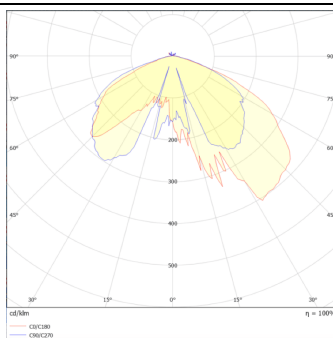

Item code	86.OS06.1341.02
Product type	Outdoor
Category	Street lights
Family	VILA
Subfamily	VILA P60

Pictograms

Scheme

Photometry

Product	
Real power (W)	30
Real luminous flux (Lm)	3300.62
Luminous efficiency (Lm/W)	110.02066666667
Colour	black
Control gear included	yes
Control gear	ON-OFF
Light source	LED
Type of LED	PHILIPS 5050
Average life time (h)	50000h L70B13
Colour temperature (K)	3000K
Colour consistency (SDCM)	<5
CRI	>80
IK	IK08