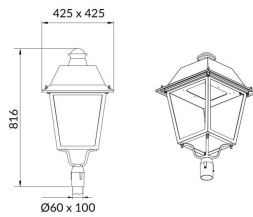

VILA P60

Lavov Street Light from the family VILA with a power of 30W and a lighting distribution type T4A with a real lumen output of 3300,62lm, and an efficiency of 110,02 lm/W, CRI ≥ 70 with a ON-OFF driver, made in aluminium Body, Front Tempered Glass and finished in Black color. Post mounted. Post diam. 60mm.

Item code	86.OS06.1341.02
Product type	Outdoor
Category	Street lights
Family	VILA
Subfamily	VILA P60

Pictograms

Product	
Real power (W)	30
Real luminous flux (Lm)	3300.62
Luminous efficiency (Lm/W)	110.02066666667
Colour	black
Control gear included	yes
Control gear	ON-OFF
Light source	LED
Type of LED	PHILIPS 5050
Average life time (h)	50000h L70B13
Colour temperature (K)	3000K
Colour consistency (SDCM)	<5
CRI	>80
IK	IK08

Scheme

Photometry