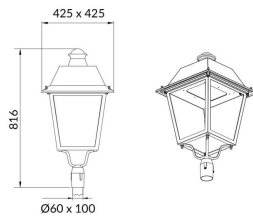

VILA P60

Lavov Street Light from the family VILA with a power of 30W and a lighting distribution type T4A with a real lumen output of 3300,62lm, and an efficiency of 110,02 lm/W, CRI ≥ 70 with a ON-OFF driver, made in aluminium Body, Front Tempered Glass and finished in Black color. Post mounted. Post diam. 60mm.

Item code	86.OS06.1341.02

Product type	Outdoor

Category	Street lights

Family	VILA

Subfamily	VILA P60

Pictograms	

Scheme

Photometry

Product

Real power (W)	30

Real luminous flux (Lm)	3300.62

Luminous efficiency (Lm/W)	110.02066666667

Colour	black

Control gear included	yes

Control gear	ON-OFF

Light source	LED

Type of LED	PHILIPS 5050

Average life time (h)	50000h L70B13

Colour temperature (K)	3000K

Colour consistency (SDCM)	<5

CRI	>80

IK	IK08