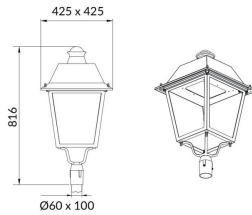

VILA P60

Lavov Street Light from the family VILA with a power of 40W and a lighting distribution type T1 with a real lumen output of 4161,51lm, and an efficiency of 104,03 lm/W, CRI ≥ 70 with a ON-OFF driver, made in aluminium Body, Front Tempered Glass and finished in Black color. Post mounted. Post diam. 60mm.

Item code	86.OS06.2311.02
Product type	Outdoor
Category	Street lights
Family	VILA
Subfamily	VILA P60

Pictograms

Scheme

Product	
Real power (W)	40
Real luminous flux (Lm)	4161.51
Luminous efficiency (Lm/W)	104.03775
Colour	black
Control gear included	yes
Control gear	ON-OFF
Light source	LED
Type of LED	PHILIPS 5050
Average life time (h)	50000h L70B14
Colour temperature (K)	3000K
Colour consistency (SDCM)	<5
CRI	>80
IK	IK08