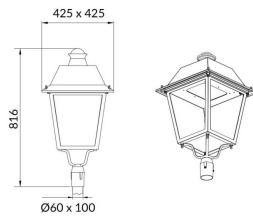

VILA P60

Lavov Street Light from the family VILA with a power of 40W and a lighting distribution type T1 with a real lumen output of 4161,51lm, and an efficiency of 104,03 lm/W, CRI ≥ 70 with an ON-OFF driver, made in aluminium Body, Front Tempered Glass and finished in Black color. Post mounted. Post diam. 60mm.

Item code	86.OS06.2311.02
Product type	Outdoor
Category	Street lights
Family	VILA
Subfamily	VILA P60

Pictograms

Scheme

Product	
Real power (W)	40
Real luminous flux (Lm)	4161.51
Luminous efficiency (Lm/W)	104.03775
Colour	black
Chip Brand	SUNPU
Control gear included	yes
Control gear	ON-OFF
Light source	LED
Type of LED	PHILIPS 5050
Average life time (h)	50000h L70B14
Colour temperature (K)	3000K
Colour consistency (SDCM)	<5
CRI	>80
IK	IK08