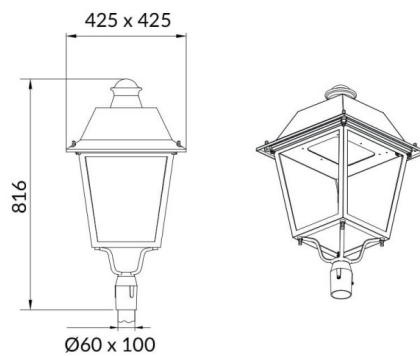

VILA P60

Lavov Street Light from the family VILA with a power of 40W and a lighting distribution type T1 with a real lumen output of 4161,51lm, and an efficiency of 104,03 lm/W, CRI ≥ 70 with a ON-OFF driver, made in aluminium Body, Front Tempered Glass and finished in Black color. Post mounted. Post diam. 60mm.

Item code	86.OS06.2311.02
Product type	Outdoor
Category	Street lights
Family	VILA
Subfamily	VILA P60
Pictograms	

Scheme

Product	
Real power (W)	40
Real luminous flux (Lm)	4161.51
Luminous efficiency (Lm/W)	104.03775
Colour	black
Control gear included	yes
Control gear	ON-OFF
Light source	LED
Type of LED	PHILIPS 5050
Average life time (h)	50000h L70B14
Colour temperature (K)	3000K
Colour consistency (SDCM)	5
CRI	>80
IK	IK08