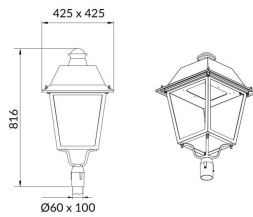

VILA P60

Lavov Street Light from the family VILA with a power of 40W and a lighting distribution type T2A with a real lumen output of 3891,13lm, and an efficiency of 97,27 lm/W, CRI ≥ 70 with a ON-OFF driver, made in aluminium Body, Front Tempered Glass and finished in Black color. Post mounted. Post diam. 60mm.

Item code	86.OS06.2321.02
Product type	Outdoor
Category	Street lights
Family	VILA
Subfamily	VILA P60

Pictograms

Product	
Real power (W)	40
Real luminous flux (Lm)	3891.13
Luminous efficiency (Lm/W)	97.27825
Colour	black
Chip Brand	SUNPU
Control gear included	yes
Control gear	ON-OFF
Light source	LED
Type of LED	PHILIPS 5050
Average life time (h)	50000h L70B15
Colour temperature (K)	3000K
Colour consistency (SDCM)	<5
CRI	>80
IK	IK08

Scheme

Photometry