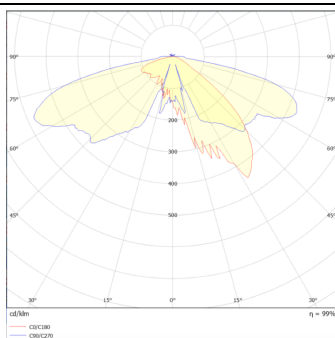

VILA P60

Lavov Street Light from the family VILA with a power of 40W and a lighting distribution type T2A with a real lumen output of 3891,13lm, and an efficiency of 97,27 lm/W, CRI ≥ 70 with a ON-OFF driver, made in aluminium Body, Front Tempered Glass and finished in Black color. Post mounted. Post diam. 60mm.

Item code	86.OS06.2321.02
Product type	Outdoor
Category	Street lights
Family	VILA
Subfamily	VILA P60

Pictograms

Scheme

Photometry

Product	
Real power (W)	40
Real luminous flux (Lm)	3891.13
Luminous efficiency (Lm/W)	97.27825
Colour	black
Control gear included	yes
Control gear	ON-OFF
Light source	LED
Type of LED	PHILIPS 5050
Average life time (h)	50000h L70B15
Colour temperature (K)	3000K
Colour consistency (SDCM)	<5
CRI	>80
IK	IK08