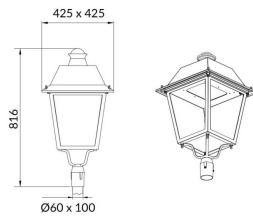

VILA P60

Lavov Street Light from the family VILA with a power of 40W and a lighting distribution type T2A with a real lumen output of 3891,13lm, and an efficiency of 97,27 lm/W, CRI ≥ 70 with a ON-OFF driver, made in aluminium Body, Front Tempered Glass and finished in Black color. Post mounted. Post diam. 60mm.

Item code	86.OS06.2321.02
Product type	Outdoor
Category	Street lights
Family	VILA
Subfamily	VILA P60

Pictograms

Scheme

Photometry

Product	
Real power (W)	40
Real luminous flux (Lm)	3891.13
Luminous efficiency (Lm/W)	97.27825
Colour	black
Control gear included	yes
Control gear	ON-OFF
Light source	LED
Type of LED	PHILIPS 5050
Average life time (h)	50000h L70B15
Colour temperature (K)	3000K
Colour consistency (SDCM)	<5
CRI	>80
IK	IK08