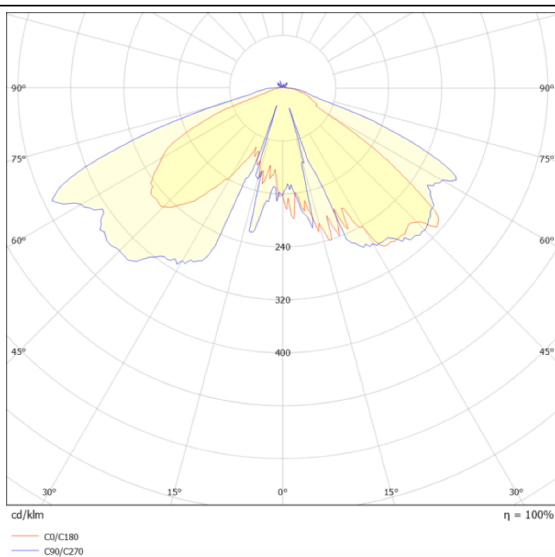

VILA P60

Lavov Street Light from the family VILA with a power of 40W and a lighting distribution type T3A with a real lumen output of 3941,46lm, and an efficiency of 98,53 lm/W, CRI ≥ 70 with a ON-OFF driver, made in aluminium Body, Front Tempered Glass and finished in Black color. Post mounted. Post diam. 60mm.

Scheme

Photometry

Item code	86.OS06.2331.02
Product type	Outdoor
Category	Street lights
Family	VILA
Subfamily	VILA P60
Pictograms	

Product	
Real power (W)	40
Real luminous flux (Lm)	3941.46
Luminous efficiency (Lm/W)	98.53650000000004
Colour	black
Control gear included	yes
Control gear	ON-OFF
Light source	LED
Type of LED	PHILIPS 5050
Average life time (h)	50000h L70B16
Colour temperature (K)	3000K
Colour consistency (SDCM)	5
CRI	>80
IK	IK08