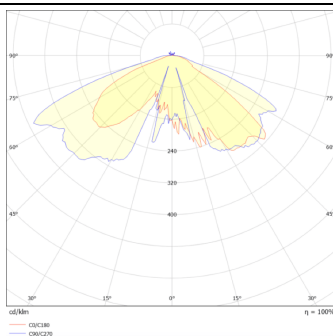

Item code	86.OS06.2331.02
Product type	Outdoor
Category	Street lights
Family	VILA
Subfamily	VILA P60

Pictograms

Scheme

Photometry

Product	
Real power (W)	40
Real luminous flux (Lm)	3941.46
Luminous efficiency (Lm/W)	98.536500000000004
Colour	black
Control gear included	yes
Control gear	ON-OFF
Light source	LED
Type of LED	PHILIPS 5050
Average life time (h)	50000h L70B16
Colour temperature (K)	3000K
Colour consistency (SDCM)	<5
CRI	>80
IK	IK08