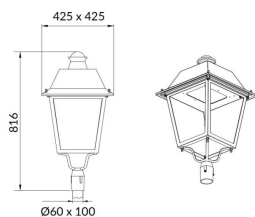

VILA P60

Lavov Street Light from the family VILA with a power of 40W and a lighting distribution type T3A with a real lumen output of 3941,46lm, and an efficiency of 98,53 lm/W, CRI ≥ 70 with a ON-OFF driver, made in aluminium Body, Front Tempered Glass and finished in Black color. Post mounted. Post diam. 60mm.

Item code	86.OS06.2331.02

Product type	Outdoor

Category	Street lights

Family	VILA

Subfamily	VILA P60

Pictograms	

220
240 V

850°

CE

Driver
INCL.

IP
66

CRI
70

SDCM
5

50000h
L70B10

Scheme

Photometry

Product

Real power (W)	40

Real luminous flux (Lm)	3941.46

Luminous efficiency (Lm/W)	98.536500000000004

Colour	black

Control gear included	yes

Control gear	ON-OFF

Light source	LED

Type of LED	PHILIPS 5050

Average life time (h)	50000h L70B16

Colour temperature (K)	3000K

Colour consistency (SDCM)	<5

CRI	>80

IK	IK08