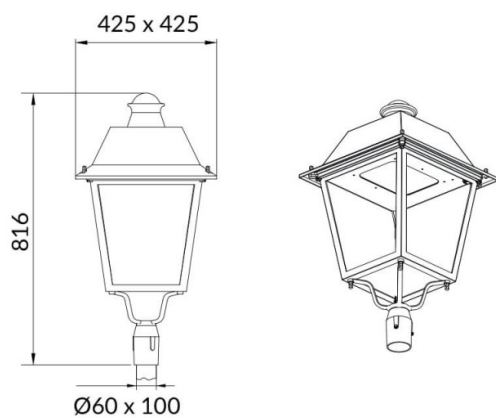

Scheme

Photometry

VILA P60

Lavov Street Light from the family VILA with a power of 40W and a lighting distribution type T3A with a real lumen output of 3941,46lm, and an efficiency of 98,53 lm/W, CRI ≥ 70 with a ON-OFF driver, made in aluminium Body, Front Tempered Glass and finished in Black color. Post mounted. Post diam. 60mm.

Item code	86.OS06.2331.02
Product type	Outdoor
Category	Street lights
Family	VILA
Subfamily	VILA P60
Pictograms	

Product	
Real power (W)	40
Real luminous flux (Lm)	3941.46
Luminous efficiency (Lm/W)	98.53650000000004
Colour	black
Control gear included	yes
Control gear	ON-OFF
Light source	LED
Type of LED	PHILIPS 5050
Average life time (h)	50000h L70B16
Colour temperature (K)	3000K
Colour consistency (SDCM)	<5
CRI	>80
IK	IK08