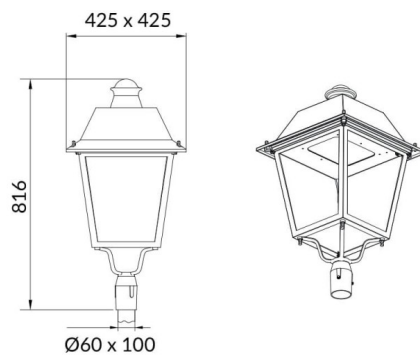

VILA P60

Lavov Street Light from the family VILA with a power of 40W and a lighting distribution type T3A with a real lumen output of 3941,46lm, and an efficiency of 98,53 lm/W, CRI ≥ 70 with a ON-OFF driver, made in aluminium Body, Front Tempered Glass and finished in Black color. Post mounted. Post diam. 60mm.

Scheme

Photometry

Item code	86.OS06.2331.02
Product type	Outdoor
Category	Street lights
Family	VILA
Subfamily	VILA P60
Pictograms	

Product	
Real power (W)	40
Real luminous flux (Lm)	3941.46
Luminous efficiency (Lm/W)	98.53650000000004
Colour	black
Control gear included	yes
Control gear	ON-OFF
Light source	LED
Type of LED	PHILIPS 5050
Average life time (h)	50000h L70B16
Colour temperature (K)	3000K
Colour consistency (SDCM)	5
CRI	>80
IK	IK08