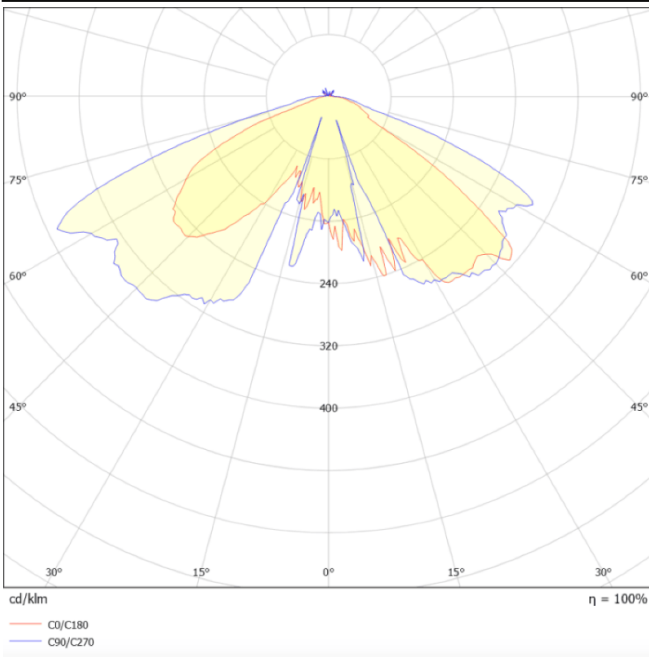

Scheme

Photometry

VILA P60

Lavov Street Light from the family VILA with a power of 40W and a lighting distribution type T3A with a real lumen output of 3941,46lm, and an efficiency of 98,53 lm/W, CRI ≥ 70 with a ON-OFF driver, made in aluminium Body, Front Tempered Glass and finished in Black color. Post mounted. Post diam. 60mm.

Item code	86.OS06.2331.02
Product type	Outdoor
Category	Street lights
Family	VILA
Subfamily	VILA P60
Pictograms	

Product	
Real power (W)	40
Real luminous flux (Lm)	3941.46
Luminous efficiency (Lm/W)	98.53650000000004
Colour	black
Control gear included	yes
Control gear	ON-OFF
Light source	LED
Type of LED	PHILIPS 5050
Average life time (h)	50000h L70B16
Colour temperature (K)	3000K
Colour consistency (SDCM)	<5
CRI	>80
IK	IK08