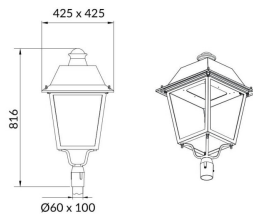

VILA P60

Lavov Street Light from the family VILA with a power of 40W and a lighting distribution type T3A with a real lumen output of 3941,46lm, and an efficiency of 98,53 lm/W, CRI ≥ 70 with a ON-OFF driver, made in aluminium Body, Front Tempered Glass and finished in Black color. Post mounted. Post diam. 60mm.

Item code	86.OS06.2331.02
Product type	Outdoor
Category	Street lights
Family	VILA
Subfamily	VILA P60

Pictograms

Scheme

Photometry

Product	
Real power (W)	40
Real luminous flux (Lm)	3941.46
Luminous efficiency (Lm/W)	98.536500000000004
Colour	black
Control gear included	yes
Control gear	ON-OFF
Light source	LED
Type of LED	PHILIPS 5050
Average life time (h)	50000h L70B16
Colour temperature (K)	3000K
Colour consistency (SDCM)	<5
CRI	>80
IK	IK08