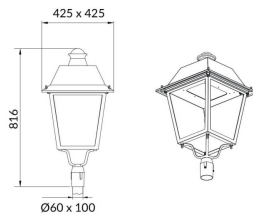

VILA P60

Lavov Street Light from the family VILA with a power of 40W and a lighting distribution type T3A with a real lumen output of 3941,46lm, and an efficiency of 98,53 lm/W, CRI ≥ 70 with a ON-OFF driver, made in aluminium Body, Front Tempered Glass and finished in Black color. Post mounted. Post diam. 60mm.

Item code	86.OS06.2331.02
Product type	Outdoor
Category	Street lights
Family	VILA
Subfamily	VILA P60

Pictograms

Product	
Real power (W)	40
Real luminous flux (Lm)	3941.46
Luminous efficiency (Lm/W)	98.5365
Colour	black
Chip Brand	SUNPU
Control gear included	yes
Control gear	ON-OFF
Light source	LED
Type of LED	PHILIPS 5050
Average life time (h)	50000h L70B16
Colour temperature (K)	3000K
Colour consistency (SDCM)	<5
CRI	>80
IK	IK08

Scheme

Photometry