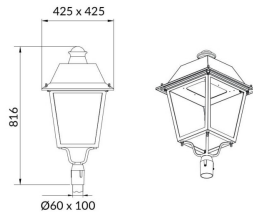

VILA P60

Lavov Street Light from the family VILA with a power of 40W and a lighting distribution type T4A with a real lumen output of 3846,96lm, and an efficiency of 96,17 lm/W, CRI ≥ 70 with a ON-OFF driver, made in aluminium Body, Front Tempered Glass and finished in Black color. Post mounted. Post diam. 60mm.

Item code	86.OS06.2341.02
Product type	Outdoor
Category	Street lights
Family	VILA
Subfamily	VILA P60

Pictograms

Product	
Real power (W)	40
Real luminous flux (Lm)	3846.96
Luminous efficiency (Lm/W)	96.174
Colour	black
Chip Brand	SUNPU
Control gear included	yes
Control gear	ON-OFF
Light source	LED
Type of LED	PHILIPS 5050
Average life time (h)	50000h L70B17
Colour temperature (K)	3000K
Colour consistency (SDCM)	<5
CRI	>80
IK	IK08

Scheme

Photometry