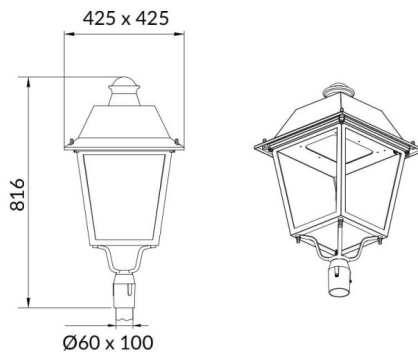

### VILA P60

Lavov Street Light from the family VILA with a power of 40W and a lighting distribution type T4A with a real lumen output of 3846,96lm, and an efficiency of 96,17 lm/W, CRI  $\geq 70$  with a ON-OFF driver, made in aluminium Body, Front Tempered Glass and finished in Black color. Post mounted. Post diam. 60mm.

### Photometry

Item code	86.OS06.2341.02
Product type	Outdoor
Category	Street lights
Family	VILA
Subfamily	VILA P60
Pictograms	

Product	
Real power (W)	40
Real luminous flux (Lm)	3846.96
Luminous efficiency (Lm/W)	96.17400000000007
Colour	black
Control gear included	yes
Control gear	ON-OFF
Light source	LED
Type of LED	PHILIPS 5050
Average life time (h)	50000h L70B17
Colour temperature (K)	3000K
Colour consistency (SDCM)	5
CRI	>80
IK	IK08