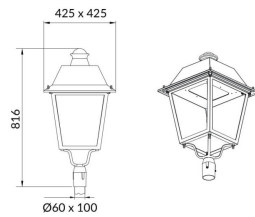

VILA P60

Lavov Street Light from the family VILA with a power of 40W and a lighting distribution type T4A with a real lumen output of 3846,96lm, and an efficiency of 96,17 lm/W, CRI ≥ 70 with a ON-OFF driver, made in aluminium Body, Front Tempered Glass and finished in Black color. Post mounted. Post diam. 60mm.

Item code	86.OS06.2341.02
Product type	Outdoor
Category	Street lights
Family	VILA
Subfamily	VILA P60
Pictograms	

Pictograms

Product

Real power (W)	40
Real luminous flux (Lm)	3846.96
Luminous efficiency (Lm/W)	96.174000000000007
Colour	black
Control gear included	yes
Control gear	ON-OFF
Light source	LED
Type of LED	PHILIPS 5050
Average life time (h)	50000h L70B17
Colour temperature (K)	3000K
Colour consistency (SDCM)	<5
CRI	>80
IK	IK08

Scheme

Photometry