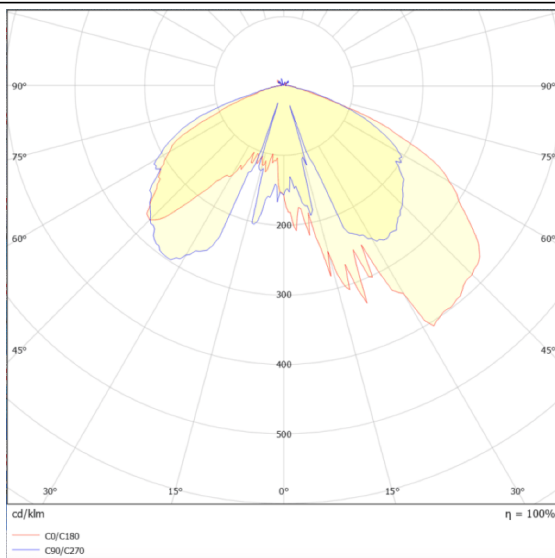

### VILA P60

Lavov Street Light from the family VILA with a power of 40W and a lighting distribution type T4A with a real lumen output of 3846,96lm, and an efficiency of 96,17 lm/W, CRI  $\geq 70$  with a ON-OFF driver, made in aluminium Body, Front Tempered Glass and finished in Black color. Post mounted. Post diam. 60mm.

### Scheme

### Photometry

Item code	86.OS06.2341.02
Product type	Outdoor
Category	Street lights
Family	VILA
Subfamily	VILA P60
Pictograms	

Product	
Real power (W)	40
Real luminous flux (Lm)	3846.96
Luminous efficiency (Lm/W)	96.17400000000007
Colour	black
Control gear included	yes
Control gear	ON-OFF
Light source	LED
Type of LED	PHILIPS 5050
Average life time (h)	50000h L70B17
Colour temperature (K)	3000K
Colour consistency (SDCM)	5
CRI	>80
IK	IK08