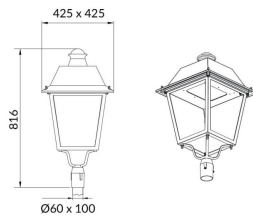

VILA P60

Lavov Street Light from the family VILA with a power of 40W and a lighting distribution type T4A with a real lumen output of 3846,96lm, and an efficiency of 96,17 lm/W, CRI ≥ 70 with a ON-OFF driver, made in aluminium Body, Front Tempered Glass and finished in Black color. Post mounted. Post diam. 60mm.

Item code	86.OS06.2341.02

Product type	Outdoor

Category	Street lights

Family	VILA

Subfamily	VILA P60

Pictograms	

220
240 V

850°

Driver
INCL.

IP
66

CRI
70

SDCM
5

50000h
L70B10

Scheme

Photometry

Product

Real power (W)	40

Real luminous flux (Lm)	3846.96

Luminous efficiency (Lm/W)	96.174000000000007

Colour	black

Control gear included	yes

Control gear	ON-OFF

Light source	LED

Type of LED	PHILIPS 5050

Average life time (h)	50000h L70B17

Colour temperature (K)	3000K

Colour consistency (SDCM)	<5

CRI	>80

IK	IK08