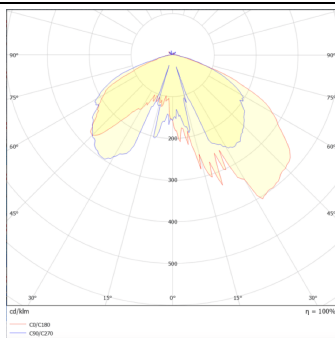

Pictograms	
------------	--

220
240 V

850°

Driver
INCL.IP
66CRI
70SDCM
550000h
L70B10

Scheme

Photometry

Product

Real power (W)	40
----------------	----

Real luminous flux (Lm)	3846.96
-------------------------	---------

Luminous efficiency (Lm/W)	96.174000000000007
----------------------------	--------------------

Colour	black
--------	-------

Control gear included	yes
-----------------------	-----