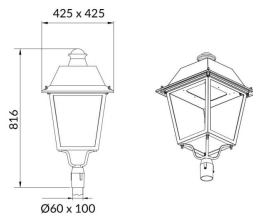

VILA P60

Lavov Street Light from the family VILA with a power of 40W and a lighting distribution type T4A with a real lumen output of 3846,96lm, and an efficiency of 96,17 lm/W, CRI ≥ 70 with a ON-OFF driver, made in aluminium Body, Front Tempered Glass and finished in Black color. Post mounted. Post diam. 60mm.

Item code	86.OS06.2341.02
------------------	------------------------

Product type	Outdoor
---------------------	----------------

Category	Street lights
-----------------	----------------------

Family	VILA
---------------	-------------

Subfamily	VILA P60
------------------	-----------------

Pictograms	
-------------------	--

Scheme

Photometry

Product

Real power (W)	40
-----------------------	-----------

Real luminous flux (Lm)	3846.96
--------------------------------	----------------