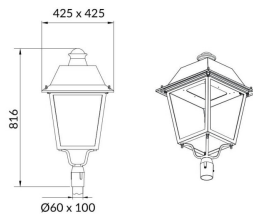

VILA P60

Lavov Street Light from the family VILA with a power of 40W and a lighting distribution type T4A with a real lumen output of 3846,96lm, and an efficiency of 96,17 lm/W, CRI ≥ 70 with a ON-OFF driver, made in aluminium Body, Front Tempered Glass and finished in Black color. Post mounted. Post diam. 60mm.

Item code	86.OS06.2341.02
Product type	Outdoor
Category	Street lights
Family	VILA
Subfamily	VILA P60

Pictograms

Product	
Real power (W)	40
Real luminous flux (Lm)	3846.96
Luminous efficiency (Lm/W)	96.17400000000007
Colour	black
Control gear included	yes
Control gear	ON-OFF
Light source	LED
Type of LED	PHILIPS 5050
Average life time (h)	50000h L70B17
Colour temperature (K)	3000K
Colour consistency (SDCM)	<5
CRI	>80
IK	IK08

Scheme

Photometry