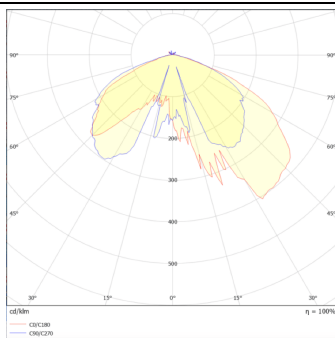

Subfamily	VILA P60
------------------	-----------------

Pictograms	
-------------------	--

Scheme

Photometry

Product

Real power (W)	40
-----------------------	-----------

Real luminous flux (Lm)	3846.96
--------------------------------	----------------

Luminous efficiency (Lm/W)	96.174000000000007
-----------------------------------	---------------------------

Colour	black
---------------	--------------

Control gear included	yes
------------------------------	------------