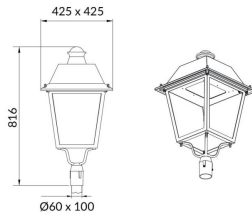

VILA P60

Lavov Street Light from the family VILA with a power of 60W and a lighting distribution type T1 with a real lumen output of 7270,37lm, and an efficiency of 121,17 lm/W, CRI ≥ 70 with a ON-OFF driver, made in aluminium Body, Front Tempered Glass and finished in Black color. Post mounted. Post diam. 60mm.

Item code	86.OS06.3311.02
Product type	Outdoor
Category	Street lights
Family	VILA
Subfamily	VILA P60

Pictograms

Scheme

Product

Real power (W)	60
Real luminous flux (Lm)	7270.37
Luminous efficiency (Lm/W)	121.172833333333
Colour	black
Control gear included	yes
Control gear	ON-OFF
Light source	LED
Type of LED	PHILIPS 5050
Average life time (h)	50000h L70B18
Colour temperature (K)	3000K
Colour consistency (SDCM)	<5
CRI	>80
IK	IK08