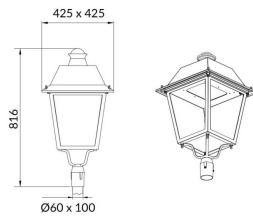

**VILA P60**

Lavov Street Light from the family VILA with a power of 60W and a lighting distribution type T1 with a real lumen output of 7270,37lm, and an efficiency of 121,17 lm/W, CRI ≥ 70 with a ON-OFF driver, made in aluminium Body, Front Tempered Glass and finished in Black color. Post mounted. Post diam. 60mm.

Item code	86.OS06.3311.02
Product type	Outdoor
Category	Street lights
Family	VILA
Subfamily	VILA P60

Pictograms**Scheme**

Product	
Real power (W)	60
Real luminous flux (Lm)	7270.37
Luminous efficiency (Lm/W)	121.172833333333
Colour	black
Control gear included	yes
Control gear	ON-OFF
Light source	LED
Type of LED	PHILIPS 5050
Average life time (h)	50000h L70B18
Colour temperature (K)	3000K
Colour consistency (SDCM)	<5
CRI	>80
IK	IK08