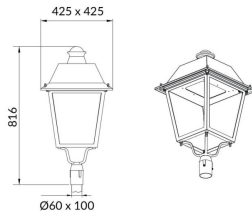

VILA P60

Lavov Street Light from the family VILA with a power of 60W and a lighting distribution type T1 with a real lumen output of 7270,37lm, and an efficiency of 121,17 lm/W, CRI ≥ 70 with a ON-OFF driver, made in aluminium Body, Front Tempered Glass and finished in Black color. Post mounted. Post diam. 60mm.

Item code	86.OS06.3311.02
Product type	Outdoor
Category	Street lights
Family	VILA
Subfamily	VILA P60

Pictograms

Scheme

Product	
Real power (W)	60
Real luminous flux (Lm)	7270.37
Luminous efficiency (Lm/W)	121.172833333333
Colour	black
Control gear included	yes
Control gear	ON-OFF
Light source	LED
Type of LED	PHILIPS 5050
Average life time (h)	50000h L70B18
Colour temperature (K)	3000K
Colour consistency (SDCM)	<5
CRI	>80
IK	IK08