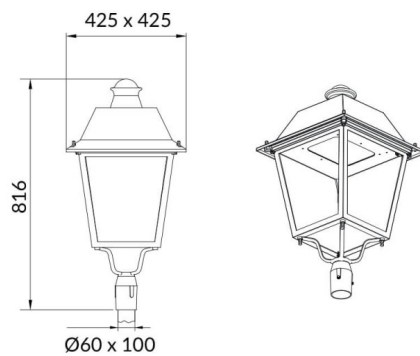

VILA P60

Lavov Street Light from the family VILA with a power of 60W and a lighting distribution type T1 with a real lumen output of 7270,37lm, and an efficiency of 121,17 lm/W, CRI ≥ 70 with a ON-OFF driver, made in aluminium Body, Front Tempered Glass and finished in Black color. Post mounted. Post diam. 60mm.

Item code	86.OS06.3311.02
Product type	Outdoor
Category	Street lights
Family	VILA
Subfamily	VILA P60

Pictograms

Scheme

Product	
Real power (W)	60
Real luminous flux (Lm)	7270.37
Luminous efficiency (Lm/W)	121.172833333333
Colour	black
Control gear included	yes
Control gear	ON-OFF
Light source	LED
Type of LED	PHILIPS 5050
Average life time (h)	50000h L70B18
Colour temperature (K)	3000K
Colour consistency (SDCM)	5
CRI	>80
IK	IK08