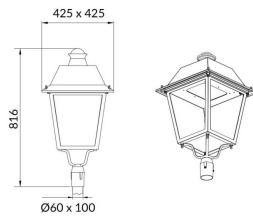

**VILA P60**

Lavov Street Light from the family VILA with a power of 60W and a lighting distribution type T1 with a real lumen output of 7270,37lm, and an efficiency of 121,17 lm/W, CRI ≥ 70 with an ON-OFF driver, made in aluminium Body, Front Tempered Glass and finished in Black color. Post mounted. Post diam. 60mm.

Item code	86.OS06.3311.02
Product type	Outdoor
Category	Street lights
Family	VILA
Subfamily	VILA P60

Pictograms**Scheme**

Product	
Real power (W)	60
Real luminous flux (Lm)	7270.37
Luminous efficiency (Lm/W)	121.172833333333
Colour	black
Chip Brand	SUNPU
Control gear included	yes
Control gear	ON-OFF
Light source	LED
Type of LED	PHILIPS 5050
Average life time (h)	50000h L70B18
Colour temperature (K)	3000K
Colour consistency (SDCM)	<5
CRI	>80
IK	IK08