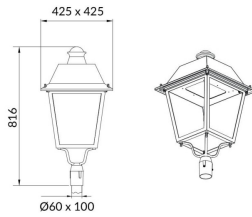

Scheme

Product

Real power (W)	60

Real luminous flux (Lm)	7270.37

Luminous efficiency (Lm/W)	121.172833333333

Colour	black

Control gear included	yes

Control gear	ON-OFF

Light source	LED

Type of LED	PHILIPS 5050

Average life time (h)	50000h L70B18

Colour temperature (K)	3000K

Colour consistency (SDCM)	<5

CRI	>80

IK	IK08