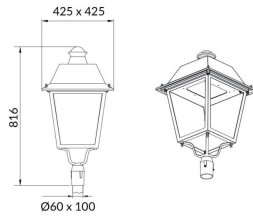

VILA P60

Lavov Street Light from the family VILA with a power of 60W and a lighting distribution type T2A with a real lumen output of 6612,48lm, and an efficiency of 110,20 lm/W, CRI ≥ 70 with a ON-OFF driver, made in aluminium Body, Front Tempered Glass and finished in Black color. Post mounted. Post diam. 60mm.

Item code 86.OS06.3321.02

Product type Outdoor

Category Street lights

Family VILA

Subfamily VILA P60

Pictograms

Scheme

Photometry

Product

Real power (W) 60

Real luminous flux (Lm) 6612.48

Luminous efficiency (Lm/W) 110.208

Colour black

Control gear included yes

Control gear ON-OFF

Light source LED