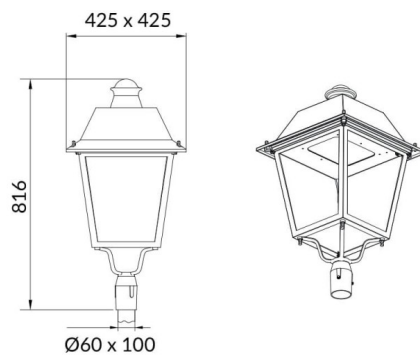

VILA P60

Lavov Street Light from the family VILA with a power of 60W and a lighting distribution type T2A with a real lumen output of 6612,48lm, and an efficiency of 110,20 lm/W, CRI ≥ 70 with a ON-OFF driver, made in aluminium Body, Front Tempered Glass and finished in Black color. Post mounted. Post diam. 60mm.

Scheme

Photometry

Item code	86.OS06.3321.02
Product type	Outdoor
Category	Street lights
Family	VILA
Subfamily	VILA P60
Pictograms	

Product	
Real power (W)	60
Real luminous flux (Lm)	6612.48
Luminous efficiency (Lm/W)	110.208
Colour	black
Control gear included	yes
Control gear	ON-OFF
Light source	LED
Type of LED	PHILIPS 5050
Average life time (h)	50000h L70B19
Colour temperature (K)	3000K
Colour consistency (SDCM)	5
CRI	>80
IK	IK08