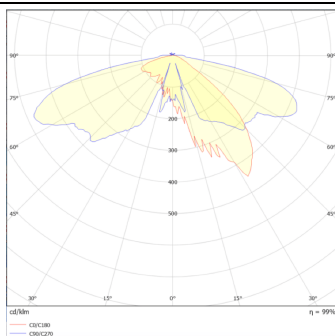

VILA P60

Lavov Street Light from the family VILA with a power of 60W and a lighting distribution type T2A with a real lumen output of 6612,48lm, and an efficiency of 110,20 lm/W, CRI ≥ 70 with a ON-OFF driver, made in aluminium Body, Front Tempered Glass and finished in Black color. Post mounted. Post diam. 60mm.

Product

Real power (W) 60

Real luminous flux (Lm) 6612.48

Luminous efficiency (Lm/W) 110.208

Colour black

Control gear included yes

Control gear ON-OFF

Light source LED