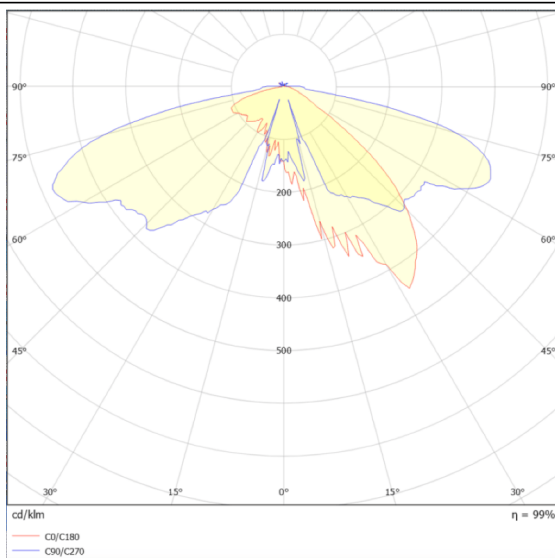

VILA P60

Lavov Street Light from the family VILA with a power of 60W and a lighting distribution type T2A with a real lumen output of 6612,48lm, and an efficiency of 110,20 lm/W, CRI ≥ 70 with a ON-OFF driver, made in aluminium Body, Front Tempered Glass and finished in Black color. Post mounted. Post diam. 60mm.

Scheme

Photometry

Item code	86.OS06.3321.02
Product type	Outdoor
Category	Street lights
Family	VILA
Subfamily	VILA P60
Pictograms	

Product	
Real power (W)	60
Real luminous flux (Lm)	6612.48
Luminous efficiency (Lm/W)	110.208
Colour	black
Control gear included	yes
Control gear	ON-OFF
Light source	LED
Type of LED	PHILIPS 5050
Average life time (h)	50000h L70B19
Colour temperature (K)	3000K
Colour consistency (SDCM)	5
CRI	>80
IK	IK08