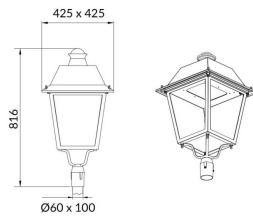

VILA P60

Lavov Street Light from the family VILA with a power of 60W and a lighting distribution type T2A with a real lumen output of 6612,48lm, and an efficiency of 110,20 lm/W, CRI ≥ 70 with a ON-OFF driver, made in aluminium Body, Front Tempered Glass and finished in Black color. Post mounted. Post diam. 60mm.

Item code	86.OS06.3321.02
Product type	Outdoor
Category	Street lights
Family	VILA
Subfamily	VILA P60

Pictograms

Scheme

Photometry

Product	
Real power (W)	60
Real luminous flux (Lm)	6612.48
Luminous efficiency (Lm/W)	110.208
Colour	black
Control gear included	yes
Control gear	ON-OFF
Light source	LED
Type of LED	PHILIPS 5050
Average life time (h)	50000h L70B19
Colour temperature (K)	3000K
Colour consistency (SDCM)	<5
CRI	>80
IK	IK08