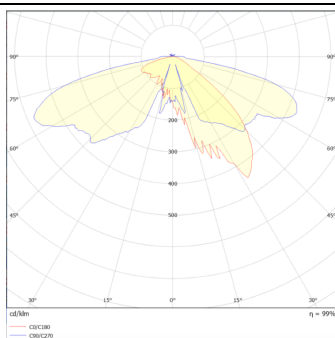

VILA P60

Lavov Street Light from the family VILA with a power of 60W and a lighting distribution type T2A with a real lumen output of 6612,48lm, and an efficiency of 110,20 lm/W, CRI ≥ 70 with a ON-OFF driver, made in aluminium Body, Front Tempered Glass and finished in Black color. Post mounted. Post diam. 60mm.

Item code	86.OS06.3321.02
Product type	Outdoor
Category	Street lights
Family	VILA
Subfamily	VILA P60

Pictograms

Scheme

Photometry

Product	
Real power (W)	60
Real luminous flux (Lm)	6612.48
Luminous efficiency (Lm/W)	110.208
Colour	black
Control gear included	yes
Control gear	ON-OFF
Light source	LED
Type of LED	PHILIPS 5050
Average life time (h)	50000h L70B19
Colour temperature (K)	3000K
Colour consistency (SDCM)	<5
CRI	>80
IK	IK08