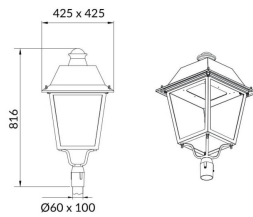

VILA P60

Lavov Street Light from the family VILA with a power of 60W and a lighting distribution type T2A with a real lumen output of 6612,48lm, and an efficiency of 110,20 lm/W, CRI ≥ 70 with an ON-OFF driver, made in aluminium Body, Front Tempered Glass and finished in Black color. Post mounted. Post diam. 60mm.

Item code	86.OS06.3321.02
Product type	Outdoor
Category	Street lights
Family	VILA
Subfamily	VILA P60

Pictograms

Product	
Real power (W)	60
Real luminous flux (Lm)	6612.48
Luminous efficiency (Lm/W)	110.208
Colour	black
Chip Brand	SUNPU
Control gear included	yes
Control gear	ON-OFF
Light source	LED
Type of LED	PHILIPS 5050
Average life time (h)	50000h L70B19
Colour temperature (K)	3000K
Colour consistency (SDCM)	<5
CRI	>80
IK	IK08

Scheme

Photometry