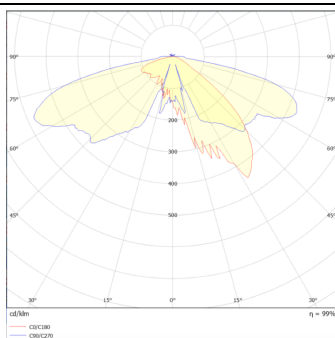

Photometry

Product	
Real power (W)	60
Real luminous flux (Lm)	6612.48
Luminous efficiency (Lm/W)	110.208
Colour	black
Control gear included	yes
Control gear	ON-OFF
Light source	LED
Type of LED	PHILIPS 5050
Average life time (h)	50000h L70B19
Colour temperature (K)	3000K
Colour consistency (SDCM)	<5
CRI	>80
IK	IK08