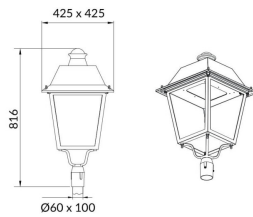

VILA P60

Lavov Street Light from the family VILA with a power of 60W and a lighting distribution type T3A with a real lumen output of 6851,66lm, and an efficiency of 114,19 lm/W, CRI ≥ 70 with a ON-OFF driver, made in aluminium Body, Front Tempered Glass and finished in Black color. Post mounted. Post diam. 60mm.

Item code	86.OS06.3331.02
Product type	Outdoor
Category	Street lights
Family	VILA
Subfamily	VILA P60

Pictograms

Scheme

Photometry

Product	
Real power (W)	60
Real luminous flux (Lm)	6851.66
Luminous efficiency (Lm/W)	114.1943333332999
Colour	black
Control gear included	yes
Control gear	ON-OFF
Light source	LED
Type of LED	PHILIPS 5050
Average life time (h)	50000h L70B20
Colour temperature (K)	3000K
Colour consistency (SDCM)	<5
CRI	>80
IK	IK08