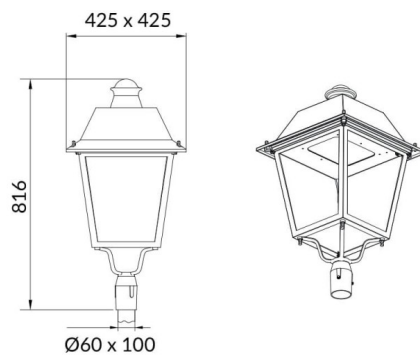

### VILA P60

Lavov Street Light from the family VILA with a power of 60W and a lighting distribution type T3A with a real lumen output of 6851,66lm, and an efficiency of 114,19 lm/W, CRI  $\geq 70$  with a ON-OFF driver, made in aluminium Body, Front Tempered Glass and finished in Black color. Post mounted. Post diam. 60mm.

### Photometry

Item code	86.OS06.3331.02
Product type	Outdoor
Category	Street lights
Family	VILA
Subfamily	VILA P60
Pictograms	

Product	
Real power (W)	60
Real luminous flux (Lm)	6851.66
Luminous efficiency (Lm/W)	114.19433333332999
Colour	black
Control gear included	yes
Control gear	ON-OFF
Light source	LED
Type of LED	PHILIPS 5050
Average life time (h)	50000h L70B20
Colour temperature (K)	3000K
Colour consistency (SDCM)	5
CRI	>80
IK	IK08