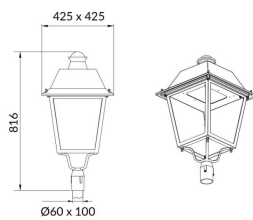

VILA P60

Lavov Street Light from the family VILA with a power of 60W and a lighting distribution type T3A with a real lumen output of 6851,66lm, and an efficiency of 114,19 lm/W, CRI ≥ 70 with a ON-OFF driver, made in aluminium Body, Front Tempered Glass and finished in Black color. Post mounted. Post diam. 60mm.

Item code	86.OS06.3331.02
------------------	------------------------

Product type	Outdoor
---------------------	----------------

Category	Street lights
-----------------	----------------------

Family	VILA
---------------	-------------

Subfamily	VILA P60
------------------	-----------------

Pictograms

Scheme

Photometry

Product

Real power (W)	60
-----------------------	-----------

Real luminous flux (Lm)	6851.66
--------------------------------	----------------