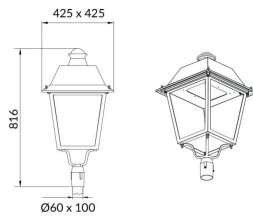

VILA P60

Lavov Street Light from the family VILA with a power of 60W and a lighting distribution type T3A with a real lumen output of 6851,66lm, and an efficiency of 114,19 lm/W, CRI ≥ 70 with a ON-OFF driver, made in aluminium Body, Front Tempered Glass and finished in Black color. Post mounted. Post diam. 60mm.

Item code	86.OS06.3331.02
Product type	Outdoor
Category	Street lights
Family	VILA
Subfamily	VILA P60

Pictograms

Product	
Real power (W)	60
Real luminous flux (Lm)	6851.66
Luminous efficiency (Lm/W)	114.194333333333
Colour	black
Chip Brand	SUNPU
Control gear included	yes
Control gear	ON-OFF
Light source	LED
Type of LED	PHILIPS 5050
Average life time (h)	50000h L70B20
Colour temperature (K)	3000K
Colour consistency (SDCM)	<5
CRI	>80
IK	IK08

Scheme

Photometry