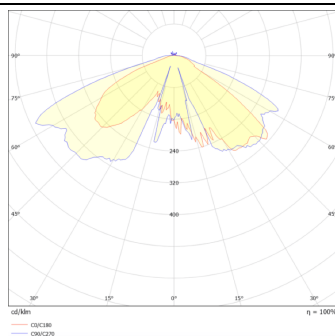

Item code	86.OS06.3331.02
Product type	Outdoor
Category	Street lights
Family	VILA
Subfamily	VILA P60

Pictograms

Scheme

Photometry

Product	
Real power (W)	60
Real luminous flux (Lm)	6851.66
Luminous efficiency (Lm/W)	114.1943333332999
Colour	black
Control gear included	yes
Control gear	ON-OFF
Light source	LED
Type of LED	PHILIPS 5050
Average life time (h)	50000h L70B20
Colour temperature (K)	3000K
Colour consistency (SDCM)	<5
CRI	>80
IK	IK08