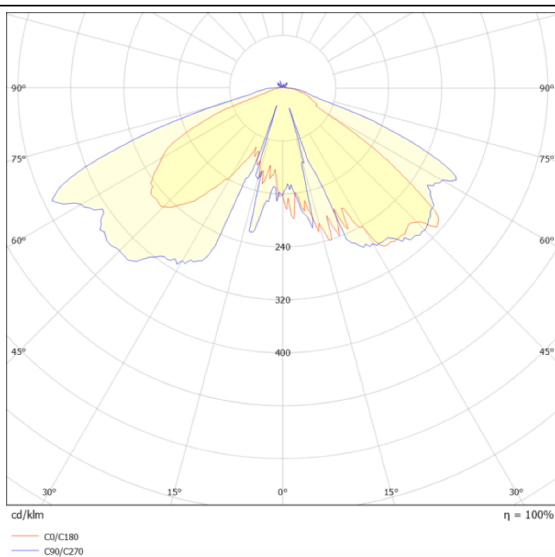

### VILA P60

Lavov Street Light from the family VILA with a power of 60W and a lighting distribution type T3A with a real lumen output of 6851,66lm, and an efficiency of 114,19 lm/W, CRI  $\geq 70$  with a ON-OFF driver, made in aluminium Body, Front Tempered Glass and finished in Black color. Post mounted. Post diam. 60mm.

### Photometry

Item code	86.OS06.3331.02
Product type	Outdoor
Category	Street lights
Family	VILA
Subfamily	VILA P60
Pictograms	

Product	
Real power (W)	60
Real luminous flux (Lm)	6851.66
Luminous efficiency (Lm/W)	114.1943333332999
Colour	black
Control gear included	yes
Control gear	ON-OFF
Light source	LED
Type of LED	PHILIPS 5050
Average life time (h)	50000h L70B20
Colour temperature (K)	3000K
Colour consistency (SDCM)	5
CRI	>80
IK	IK08