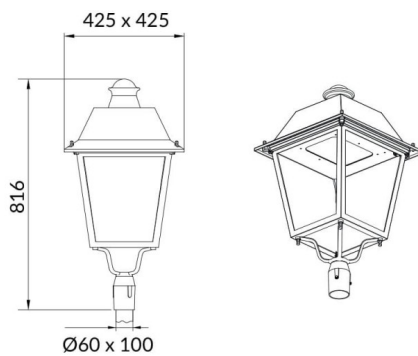

### VILA P60

Lavov Street Light from the family VILA with a power of 60W and a lighting distribution type T3A with a real lumen output of 6851,66lm, and an efficiency of 114,19 lm/W, CRI  $\geq 70$  with a ON-OFF driver, made in aluminium Body, Front Tempered Glass and finished in Black color. Post mounted. Post diam. 60mm.

### Photometry

Item code	86.OS06.3331.02
Product type	Outdoor
Category	Street lights
Family	VILA
Subfamily	VILA P60
Pictograms	

Product	
Real power (W)	60
Real luminous flux (Lm)	6851.66
Luminous efficiency (Lm/W)	114.1943333332999
Colour	black
Control gear included	yes
Control gear	ON-OFF
Light source	LED
Type of LED	PHILIPS 5050
Average life time (h)	50000h L70B20
Colour temperature (K)	3000K
Colour consistency (SDCM)	5
CRI	>80
IK	IK08