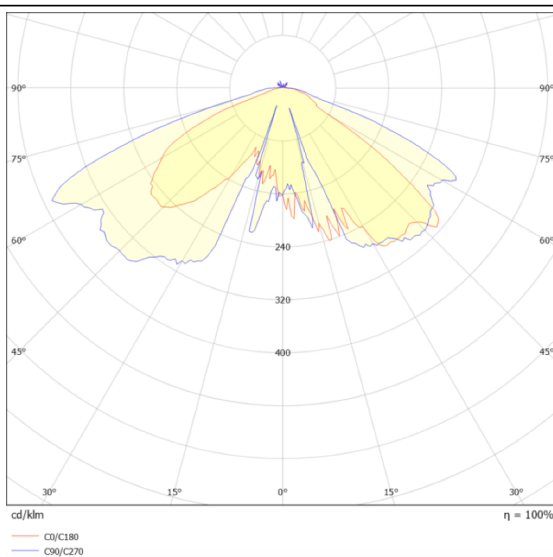

### VILA P60

Lavov Street Light from the family VILA with a power of 60W and a lighting distribution type T3A with a real lumen output of 6851,66lm, and an efficiency of 114,19 lm/W, CRI  $\geq 70$  with a ON-OFF driver, made in aluminium Body, Front Tempered Glass and finished in Black color. Post mounted. Post diam. 60mm.

### Scheme

### Photometry

Item code	86.OS06.3331.02
Product type	Outdoor
Category	Street lights
Family	VILA
Subfamily	VILA P60
Pictograms	

Product	
Real power (W)	60
Real luminous flux (Lm)	6851.66
Luminous efficiency (Lm/W)	114.19433333332999
Colour	black
Control gear included	yes
Control gear	ON-OFF
Light source	LED
Type of LED	PHILIPS 5050
Average life time (h)	50000h L70B20
Colour temperature (K)	3000K
Colour consistency (SDCM)	5
CRI	>80
IK	IK08