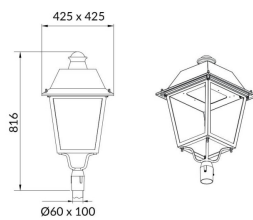

VILA P60

Lavov Street Light from the family VILA with a power of 60W and a lighting distribution type T4A with a real lumen output of 6649,96lm, and an efficiency of 110,83 lm/W, CRI ≥ 70 with a ON-OFF driver, made in aluminium Body, Front Tempered Glass and finished in Black color. Post mounted. Post diam. 60mm.

Item code	86.OS06.3341.02

Product type	Outdoor

Category	Street lights

Family	VILA

Subfamily	VILA P60

Pictograms	

Product

Real power (W)	60

Real luminous flux (Lm)	6649.96

Luminous efficiency (Lm/W)	110.832666666666999

Colour	black

Control gear included	yes

Control gear	ON-OFF

Light source	LED

Type of LED	PHILIPS 5050

Average life time (h)	50000h L70B21

Colour temperature (K)	3000K

Colour consistency (SDCM)	<5

CRI	>80

IK	IK08

Scheme

Photometry