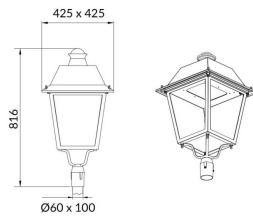

VILA P60

Lavov Street Light from the family VILA with a power of 60W and a lighting distribution type T4A with a real lumen output of 6649,96lm, and an efficiency of 110,83 lm/W, CRI ≥ 70 with a ON-OFF driver, made in aluminium Body, Front Tempered Glass and finished in Black color. Post mounted. Post diam. 60mm.

Item code	86.OS06.3341.02
Product type	Outdoor
Category	Street lights
Family	VILA
Subfamily	VILA P60

Pictograms

Scheme

Photometry

Product	
Real power (W)	60
Real luminous flux (Lm)	6649.96
Luminous efficiency (Lm/W)	110.832666666666999
Colour	black
Control gear included	yes
Control gear	ON-OFF
Light source	LED
Type of LED	PHILIPS 5050
Average life time (h)	50000h L70B21
Colour temperature (K)	3000K
Colour consistency (SDCM)	<5
CRI	>80
IK	IK08