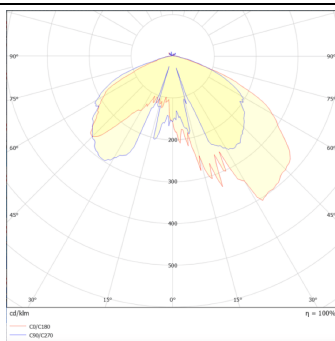

VILA P60

Lavov Street Light from the family VILA with a power of 60W and a lighting distribution type T4A with a real lumen output of 6649,96lm, and an efficiency of 110,83 lm/W, CRI ≥ 70 with a ON-OFF driver, made in aluminium Body, Front Tempered Glass and finished in Black color. Post mounted. Post diam. 60mm.

Item code	86.OS06.3341.02
Product type	Outdoor
Category	Street lights
Family	VILA
Subfamily	VILA P60

Pictograms

Scheme

Photometry

Product

Real power (W)	60
Real luminous flux (Lm)	6649.96
Luminous efficiency (Lm/W)	110.83266666667
Colour	black
Chip Brand	SUNPU
Control gear included	yes
Control gear	ON-OFF
Light source	LED
Type of LED	PHILIPS 5050
Average life time (h)	50000h L70B21
Colour temperature (K)	3000K
Colour consistency (SDCM)	<5
CRI	>80
IK	IK08