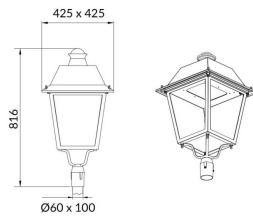

VILA P60

Lavov Street Light from the family VILA with a power of 60W and a lighting distribution type T4A with a real lumen output of 6649,96lm, and an efficiency of 110,83 lm/W, CRI ≥ 70 with a ON-OFF driver, made in aluminium Body, Front Tempered Glass and finished in Black color. Post mounted. Post diam. 60mm.

Item code	86.OS06.3341.02
Product type	Outdoor
Category	Street lights
Family	VILA
Subfamily	VILA P60

Pictograms

Scheme

Photometry

Product

Real power (W)	60
Real luminous flux (Lm)	6649.96
Luminous efficiency (Lm/W)	110.83266666667
Colour	black
Chip Brand	SUNPU
Control gear included	yes
Control gear	ON-OFF
Light source	LED
Type of LED	PHILIPS 5050
Average life time (h)	50000h L70B21
Colour temperature (K)	3000K
Colour consistency (SDCM)	<5
CRI	>80
IK	IK08