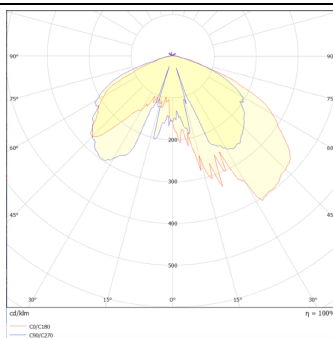

Item code	86.OS06.3341.02
Product type	Outdoor
Category	Street lights
Family	VILA
Subfamily	VILA P60

Pictograms

Scheme

Photometry

Product	
Real power (W)	60
Real luminous flux (Lm)	6649.96
Luminous efficiency (Lm/W)	110.832666666666999
Colour	black
Control gear included	yes
Control gear	ON-OFF
Light source	LED
Type of LED	PHILIPS 5050
Average life time (h)	50000h L70B21
Colour temperature (K)	3000K
Colour consistency (SDCM)	<5
CRI	>80
IK	IK08