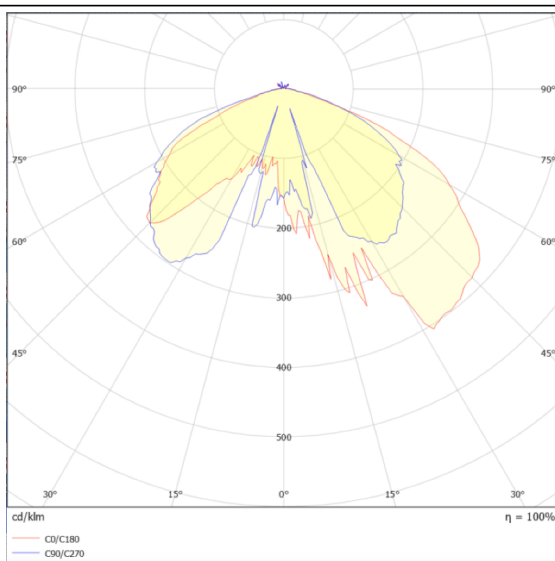

VILA P60

Lavov Street Light from the family VILA with a power of 60W and a lighting distribution type T4A with a real lumen output of 6649,96lm, and an efficiency of 110,83 lm/W, CRI ≥ 70 with a ON-OFF driver, made in aluminium Body, Front Tempered Glass and finished in Black color. Post mounted. Post diam. 60mm.

Scheme

Photometry

Item code	86.OS06.3341.02
Product type	Outdoor
Category	Street lights
Family	VILA
Subfamily	VILA P60
Pictograms	

Product	
Real power (W)	60
Real luminous flux (Lm)	6649.96
Luminous efficiency (Lm/W)	110.83266666666999
Colour	black
Control gear included	yes
Control gear	ON-OFF
Light source	LED
Type of LED	PHILIPS 5050
Average life time (h)	50000h L70B21
Colour temperature (K)	3000K
Colour consistency (SDCM)	5
CRI	>80
IK	IK08