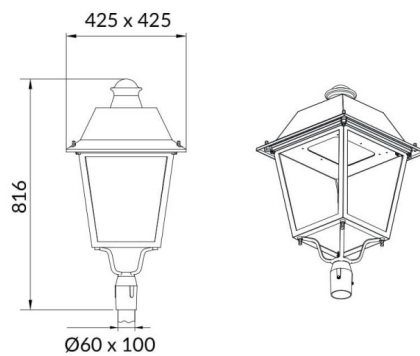

VILA P60

Lavov Street Light from the family VILA with a power of 60W and a lighting distribution type T4A with a real lumen output of 6649,96lm, and an efficiency of 110,83 lm/W, CRI ≥ 70 with a ON-OFF driver, made in aluminium Body, Front Tempered Glass and finished in Black color. Post mounted. Post diam. 60mm.

Scheme

Photometry

Item code	86.OS06.3341.02
Product type	Outdoor
Category	Street lights
Family	VILA
Subfamily	VILA P60
Pictograms	

Product	
Real power (W)	60
Real luminous flux (Lm)	6649.96
Luminous efficiency (Lm/W)	110.83266666666999
Colour	black
Control gear included	yes
Control gear	ON-OFF
Light source	LED
Type of LED	PHILIPS 5050
Average life time (h)	50000h L70B21
Colour temperature (K)	3000K
Colour consistency (SDCM)	5
CRI	>80
IK	IK08