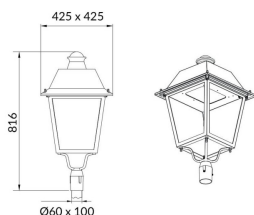

Scheme

Product

Real power (W)	80

Real luminous flux (Lm)	9179.98

Luminous efficiency (Lm/W)	114.74975000000001

Colour	black

Control gear included	yes

Control gear	ON-OFF

Light source	LED

Type of LED	PHILIPS 5050

Average life time (h)	50000h L70B22

Colour temperature (K)	3000K

Colour consistency (SDCM)	<5

CRI	>80

IK	IK08