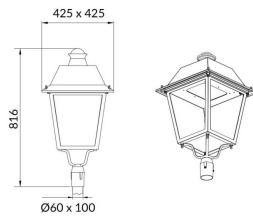

**VILA P60**

Lavov Street Light from the family VILA with a power of 80W and a lighting distribution type T1 with a real lumen output of 9179,98lm, and an efficiency of 114,75 lm/W, CRI ≥ 70 with an ON-OFF driver, made in aluminium Body, Front Tempered Glass and finished in Black color. Post mounted. Post diam. 60mm.

Item code	86.OS06.4311.02
Product type	Outdoor
Category	Street lights
Family	VILA
Subfamily	VILA P60

Pictograms**Scheme**

Product	
Real power (W)	80
Real luminous flux (Lm)	9179.98
Luminous efficiency (Lm/W)	114.74975000000001
Colour	black
Control gear included	yes
Control gear	ON-OFF
Light source	LED
Type of LED	PHILIPS 5050
Average life time (h)	50000h L70B22
Colour temperature (K)	3000K
Colour consistency (SDCM)	<5
CRI	>80
IK	IK08