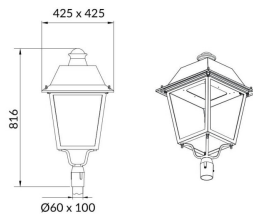

VILA P60

Lavov Street Light from the family VILA with a power of 80W and a lighting distribution type T1 with a real lumen output of 9179,98lm, and an efficiency of 114,75 lm/W, CRI ≥ 70 with a ON-OFF driver, made in aluminium Body, Front Tempered Glass and finished in Black color. Post mounted. Post diam. 60mm.

Item code	86.OS06.4311.02
Product type	Outdoor
Category	Street lights
Family	VILA
Subfamily	VILA P60

Pictograms

Scheme

Product	
Real power (W)	80
Real luminous flux (Lm)	9179.98
Luminous efficiency (Lm/W)	114.74975
Colour	black
Chip Brand	SUNPU
Control gear included	yes
Control gear	ON-OFF
Light source	LED
Type of LED	PHILIPS 5050
Average life time (h)	50000h L70B22
Colour temperature (K)	3000K
Colour consistency (SDCM)	<5
CRI	>80
IK	IK08