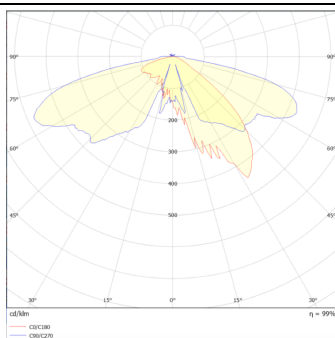

### VILA P60

Lavov Street Light from the family VILA with a power of 80W and a lighting distribution type T2A with a real lumen output of 8719,95lm, and an efficiency of 109,00 lm/W, CRI  $\geq 70$  with a ON-OFF driver, made in aluminium Body, Front Tempered Glass and finished in Black color. Post mounted. Post diam. 60mm.

### Photometry

Product	
Real power (W)	80
Real luminous flux (Lm)	8719.9500000000007
Luminous efficiency (Lm/W)	108.999375
Colour	black
Control gear included	yes
Control gear	ON-OFF
Light source	LED
Type of LED	PHILIPS 5050
Average life time (h)	50000h L70B23
Colour temperature (K)	3000K
Colour consistency (SDCM)	<5
CRI	>80
IK	IK08