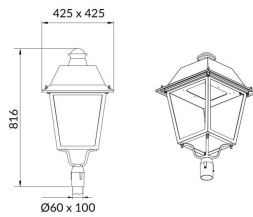

VILA P60

Lavov Street Light from the family VILA with a power of 80W and a lighting distribution type T2A with a real lumen output of 8719,95lm, and an efficiency of 109,00 lm/W, CRI ≥ 70 with a ON-OFF driver, made in aluminium Body, Front Tempered Glass and finished in Black color. Post mounted. Post diam. 60mm.

Item code	86.OS06.4321.02
Product type	Outdoor
Category	Street lights
Family	VILA
Subfamily	VILA P60

Pictograms

Product	
Real power (W)	80
Real luminous flux (Lm)	8719.95
Luminous efficiency (Lm/W)	108.999375
Colour	black
Chip Brand	SUNPU
Control gear included	yes
Control gear	ON-OFF
Light source	LED
Type of LED	PHILIPS 5050
Average life time (h)	50000h L70B23
Colour temperature (K)	3000K
Colour consistency (SDCM)	<5
CRI	>80
IK	IK08

Scheme

Photometry