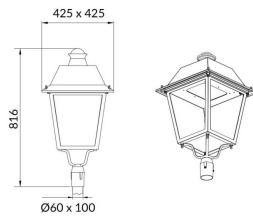

### VILA P60

Lavov Street Light from the family VILA with a power of 80W and a lighting distribution type T2A with a real lumen output of 8719,95lm, and an efficiency of 109,00 lm/W, CRI  $\geq 70$  with a ON-OFF driver, made in aluminium Body, Front Tempered Glass and finished in Black color. Post mounted. Post diam. 60mm.

### Photometry

Product	
Real power (W)	80
Real luminous flux (Lm)	8719.9500000000007
Luminous efficiency (Lm/W)	108.999375
Colour	black
Control gear included	yes
Control gear	ON-OFF
Light source	LED
Type of LED	PHILIPS 5050
Average life time (h)	50000h L70B23
Colour temperature (K)	3000K
Colour consistency (SDCM)	<5
CRI	>80
IK	IK08