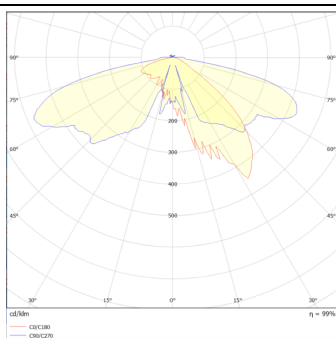

Subfamily	VILA P60
------------------	-----------------

Pictograms	
-------------------	--

Scheme

Photometry

Product

Real power (W)	80
-----------------------	-----------

Real luminous flux (Lm)	8719.9500000000007
--------------------------------	---------------------------

Luminous efficiency (Lm/W)	108.999375
-----------------------------------	-------------------

Colour	black
---------------	--------------

Control gear included	yes
------------------------------	------------