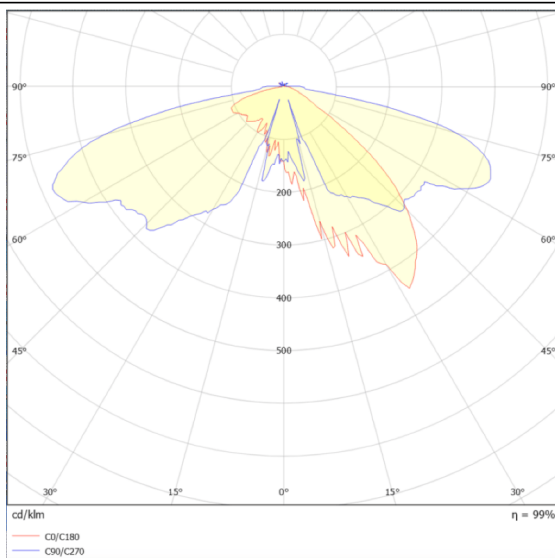

VILA P60

Lavov Street Light from the family VILA with a power of 80W and a lighting distribution type T2A with a real lumen output of 8719,95lm, and an efficiency of 109,00 lm/W, CRI ≥ 70 with a ON-OFF driver, made in aluminium Body, Front Tempered Glass and finished in Black color. Post mounted. Post diam. 60mm.

Scheme

Photometry

Item code	86.OS06.4321.02
Product type	Outdoor
Category	Street lights
Family	VILA
Subfamily	VILA P60
Pictograms	

Product	
Real power (W)	80
Real luminous flux (Lm)	8719.9500000000007
Luminous efficiency (Lm/W)	108.999375
Colour	black
Control gear included	yes
Control gear	ON-OFF
Light source	LED
Type of LED	PHILIPS 5050
Average life time (h)	50000h L70B23
Colour temperature (K)	3000K
Colour consistency (SDCM)	5
CRI	>80
IK	IK08