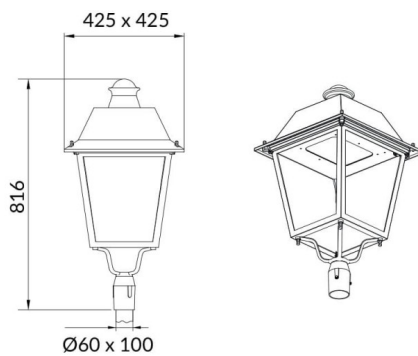

VILA P60

Lavov Street Light from the family VILA with a power of 80W and a lighting distribution type T2A with a real lumen output of 8719,95lm, and an efficiency of 109,00 lm/W, CRI ≥ 70 with a ON-OFF driver, made in aluminium Body, Front Tempered Glass and finished in Black color. Post mounted. Post diam. 60mm.

Scheme

Photometry

Item code	86.OS06.4321.02
Product type	Outdoor
Category	Street lights
Family	VILA
Subfamily	VILA P60
Pictograms	

Product	
Real power (W)	80
Real luminous flux (Lm)	8719.9500000000007
Luminous efficiency (Lm/W)	108.999375
Colour	black
Control gear included	yes
Control gear	ON-OFF
Light source	LED
Type of LED	PHILIPS 5050
Average life time (h)	50000h L70B23
Colour temperature (K)	3000K
Colour consistency (SDCM)	5
CRI	>80
IK	IK08