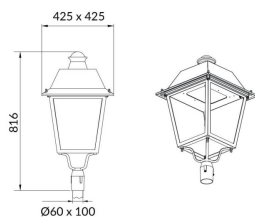

VILA P60

Lavov Street Light from the family VILA with a power of 80W and a lighting distribution type T2A with a real lumen output of 8719,95lm, and an efficiency of 109,00 lm/W, CRI ≥ 70 with a ON-OFF driver, made in aluminium Body, Front Tempered Glass and finished in Black color. Post mounted. Post diam. 60mm.

Item code	86.OS06.4321.02
------------------	------------------------

Product type	Outdoor
---------------------	----------------

Category	Street lights
-----------------	----------------------

Family	VILA
---------------	-------------

Subfamily	VILA P60
------------------	-----------------

Pictograms	
-------------------	--

Scheme

Photometry

Product

Real power (W)	80
-----------------------	-----------

Real luminous flux (Lm)	8719.9500000000007
--------------------------------	---------------------------