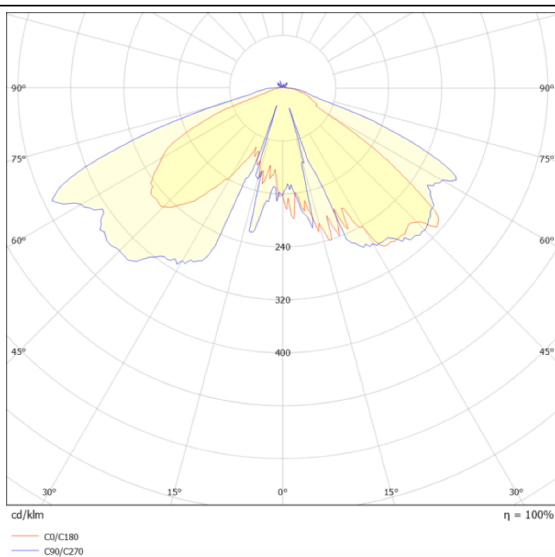

VILA P60

Lavov Street Light from the family VILA with a power of 80W and a lighting distribution type T3A with a real lumen output of 8770,49lm, and an efficiency of 109,63 lm/W, CRI ≥ 70 with a ON-OFF driver, made in aluminium Body, Front Tempered Glass and finished in Black color. Post mounted. Post diam. 60mm.

Scheme

Photometry

Item code	86.OS06.4331.02
Product type	Outdoor
Category	Street lights
Family	VILA
Subfamily	VILA P60
Pictograms	

Product	
Real power (W)	80
Real luminous flux (Lm)	8770.49
Luminous efficiency (Lm/W)	109.631125
Colour	black
Control gear included	yes
Control gear	ON-OFF
Light source	LED
Type of LED	PHILIPS 5050
Average life time (h)	50000h L70B24
Colour temperature (K)	3000K
Colour consistency (SDCM)	5
CRI	>80
IK	IK08