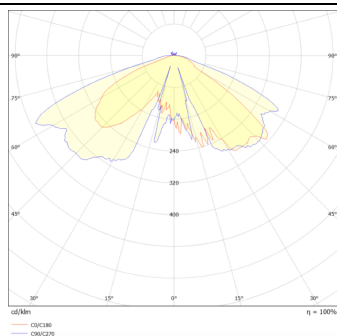

Photometry

Product

Real power (W)	80
Real luminous flux (Lm)	8770.49
Luminous efficiency (Lm/W)	109.631125
Colour	black
Control gear included	yes
Control gear	ON-OFF
Light source	LED
Type of LED	PHILIPS 5050
Average life time (h)	50000h L70B24
Colour temperature (K)	3000K
Colour consistency (SDCM)	<5
CRI	>80
IK	IK08