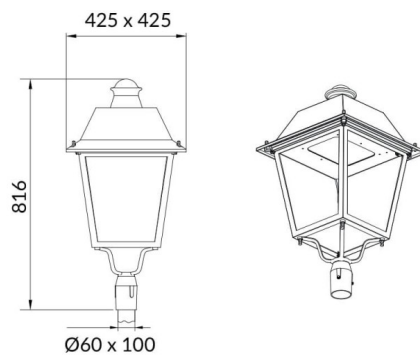

VILA P60

Lavov Street Light from the family VILA with a power of 80W and a lighting distribution type T3A with a real lumen output of 8770,49lm, and an efficiency of 109,63 lm/W, CRI ≥ 70 with a ON-OFF driver, made in aluminium Body, Front Tempered Glass and finished in Black color. Post mounted. Post diam. 60mm.

Scheme

Photometry

Item code	86.OS06.4331.02
Product type	Outdoor
Category	Street lights
Family	VILA
Subfamily	VILA P60
Pictograms	

Product	
Real power (W)	80
Real luminous flux (Lm)	8770.49
Luminous efficiency (Lm/W)	109.631125
Colour	black
Control gear included	yes
Control gear	ON-OFF
Light source	LED
Type of LED	PHILIPS 5050
Average life time (h)	50000h L70B24
Colour temperature (K)	3000K
Colour consistency (SDCM)	5
CRI	>80
IK	IK08