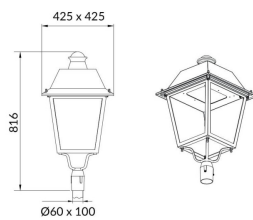

VILA P60

Lavov Street Light from the family VILA with a power of 80W and a lighting distribution type T3A with a real lumen output of 8770,49lm, and an efficiency of 109,63 lm/W, CRI ≥ 70 with an ON-OFF driver, made in aluminium Body, Front Tempered Glass and finished in Black color. Post mounted. Post diam. 60mm.

Item code	86.OS06.4331.02

Product type	Outdoor

Category	Street lights

Family	VILA

Subfamily	VILA P60

Pictograms	

50000h
L70B10

Product

Real power (W)	80

Real luminous flux (Lm)	8770.49

Luminous efficiency (Lm/W)	109.631125

Colour	black

Control gear included	yes

Control gear	ON-OFF

Light source	LED

Type of LED	PHILIPS 5050

Average life time (h)	50000h L70B24

Colour temperature (K)	3000K

Colour consistency (SDCM)	<5

CRI	>80

IK	IK08

Scheme

Photometry