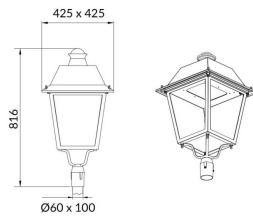

VILA P60

Lavov Street Light from the family VILA with a power of 80W and a lighting distribution type T3A with a real lumen output of 8770,49lm, and an efficiency of 109,63 lm/W, CRI ≥ 70 with a ON-OFF driver, made in aluminium Body, Front Tempered Glass and finished in Black color. Post mounted. Post diam. 60mm.

| | |
|--------------|-----------------|
| Item code | 86.OS06.4331.02 |
| Product type | Outdoor |
| Category | Street lights |
| Family | VILA |
| Subfamily | VILA P60 |

Pictograms

Scheme

Photometry

Product

| | |
|----------------------------|---------------|
| Real power (W) | 80 |
| Real luminous flux (Lm) | 8770.49 |
| Luminous efficiency (Lm/W) | 109.631125 |
| Colour | black |
| Control gear included | yes |
| Control gear | ON-OFF |
| Light source | LED |
| Type of LED | PHILIPS 5050 |
| Average life time (h) | 50000h L70B24 |
| Colour temperature (K) | 3000K |
| Colour consistency (SDCM) | <5 |
| CRI | >80 |
| IK | IK08 |