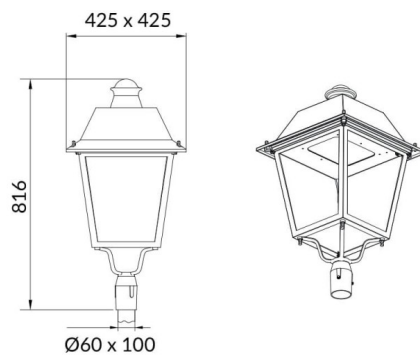

VILA P60

Lavov Street Light from the family VILA with a power of 80W and a lighting distribution type T4A with a real lumen output of 8678,81lm, and an efficiency of 108,6 lm/W, CRI ≥ 70 with a ON-OFF driver, made in aluminium Body, Front Tempered Glass and finished in Black color. Post mounted. Post diam. 60mm.

Scheme

Photometry

Item code	86.OS06.4341.02
Product type	Outdoor
Category	Street lights
Family	VILA
Subfamily	VILA P60
Pictograms	

Product	
Real power (W)	80
Real luminous flux (Lm)	8687.81
Luminous efficiency (Lm/W)	108.59762499999999
Colour	black
Control gear included	yes
Control gear	ON-OFF
Light source	LED
Type of LED	PHILIPS 5050
Average life time (h)	50000h L70B25
Colour temperature (K)	3000K
Colour consistency (SDCM)	5
CRI	>80
IK	IK08