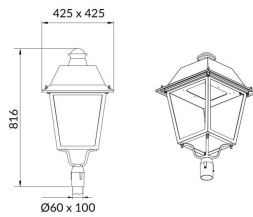

VILA P60

Lavov Street Light from the family VILA with a power of 80W and a lighting distribution type T4A with a real lumen output of 8678,81lm, and an efficiency of 108,6 lm/W, CRI ≥ 70 with a ON-OFF driver, made in aluminium Body, Front Tempered Glass and finished in Black color. Post mounted. Post diam. 60mm.

Item code	86.OS06.4341.02
Product type	Outdoor
Category	Street lights
Family	VILA
Subfamily	VILA P60

Pictograms

Product	
Real power (W)	80
Real luminous flux (Lm)	8687.81
Luminous efficiency (Lm/W)	108.597625
Colour	black
Chip Brand	SUNPU
Control gear included	yes
Control gear	ON-OFF
Light source	LED
Type of LED	PHILIPS 5050
Average life time (h)	50000h L70B25
Colour temperature (K)	3000K
Colour consistency (SDCM)	<5
CRI	>80
IK	IK08

Scheme

Photometry