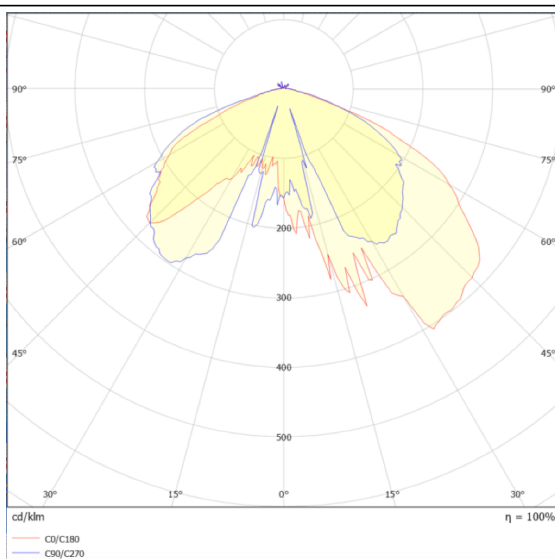

VILA P60

Lavov Street Light from the family VILA with a power of 80W and a lighting distribution type T4A with a real lumen output of 8678,81lm, and an efficiency of 108,6 lm/W, CRI ≥ 70 with a ON-OFF driver, made in aluminium Body, Front Tempered Glass and finished in Black color. Post mounted. Post diam. 60mm.

Scheme

Photometry

Item code	86.OS06.4341.02
Product type	Outdoor
Category	Street lights
Family	VILA
Subfamily	VILA P60
Pictograms	

Product	
Real power (W)	80
Real luminous flux (Lm)	8687.81
Luminous efficiency (Lm/W)	108.59762499999999
Colour	black
Control gear included	yes
Control gear	ON-OFF
Light source	LED
Type of LED	PHILIPS 5050
Average life time (h)	50000h L70B25
Colour temperature (K)	3000K
Colour consistency (SDCM)	5
CRI	>80
IK	IK08