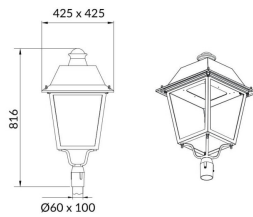

VILA P60

Lavov Street Light from the family VILA with a power of 80W and a lighting distribution type T4A with a real lumen output of 8678,81lm, and an efficiency of 108,6 lm/W, CRI ≥ 70 with a ON-OFF driver, made in aluminium Body, Front Tempered Glass and finished in Black color. Post mounted. Post diam. 60mm.

Item code	86.OS06.4341.02
Product type	Outdoor
Category	Street lights
Family	VILA
Subfamily	VILA P60
Pictograms	

Scheme

Photometry

Product	
Real power (W)	80
Real luminous flux (Lm)	8687.81
Luminous efficiency (Lm/W)	108.59762499999999
Colour	black
Control gear included	yes
Control gear	ON-OFF
Light source	LED
Type of LED	PHILIPS 5050
Average life time (h)	50000h L70B25
Colour temperature (K)	3000K
Colour consistency (SDCM)	<5
CRI	>80
IK	IK08