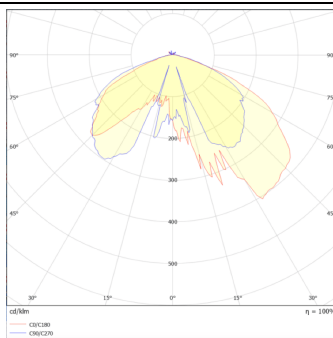

VILA P60

Lavov Street Light from the family VILA with a power of 80W and a lighting distribution type T4A with a real lumen output of 8678,81lm, and an efficiency of 108,6 lm/W, CRI ≥ 70 with a ON-OFF driver, made in aluminium Body, Front Tempered Glass and finished in Black color. Post mounted. Post diam. 60mm.

Pictograms	
------------	--

Scheme

Photometry

Product

Real power (W)	80
----------------	----

Real luminous flux (Lm)	8687.81
-------------------------	---------

Luminous efficiency (Lm/W)	108.59762499999999
----------------------------	--------------------