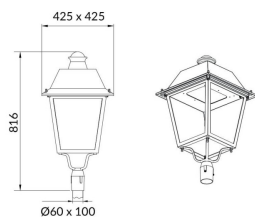

VILA P60

Lavov Street Light from the family VILA with a power of 80W and a lighting distribution type T4A with a real lumen output of 8678,81lm, and an efficiency of 108,6 lm/W, CRI ≥ 70 with a ON-OFF driver, made in aluminium Body, Front Tempered Glass and finished in Black color. Post mounted. Post diam. 60mm.

Item code	86.OS06.4341.02
------------------	------------------------

Product type	Outdoor
---------------------	----------------

Category	Street lights
-----------------	----------------------

Family	VILA
---------------	-------------

Subfamily	VILA P60
------------------	-----------------

Pictograms	
-------------------	--

Scheme

Photometry

Product

Real power (W)	80
-----------------------	-----------

Real luminous flux (Lm)	8687.81
--------------------------------	----------------