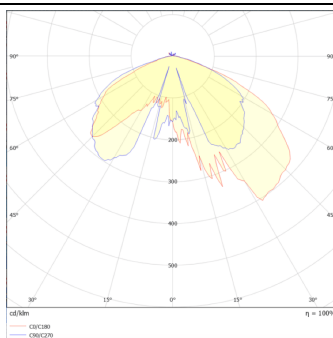

VILA P60

Lavov Street Light from the family VILA with a power of 80W and a lighting distribution type T4A with a real lumen output of 8678,81lm, and an efficiency of 108,6 lm/W, CRI ≥ 70 with a ON-OFF driver, made in aluminium Body, Front Tempered Glass and finished in Black color. Post mounted. Post diam. 60mm.

Item code	86.OS06.4341.02
Product type	Outdoor
Category	Street lights
Family	VILA
Subfamily	VILA P60
Pictograms	

Scheme

Photometry

Product	
Real power (W)	80
Real luminous flux (Lm)	8687.81
Luminous efficiency (Lm/W)	108.59762499999999
Colour	black
Control gear included	yes
Control gear	ON-OFF
Light source	LED
Type of LED	PHILIPS 5050
Average life time (h)	50000h L70B25
Colour temperature (K)	3000K
Colour consistency (SDCM)	<5
CRI	>80
IK	IK08