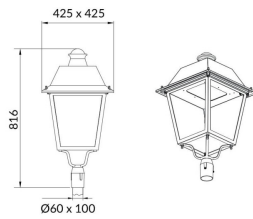

VILA P60

Lavov Street Light from the family VILA with a power of 80W and a lighting distribution type T4A with a real lumen output of 8678,81lm, and an efficiency of 108,6 lm/W, CRI ≥ 70 with a ON-OFF driver, made in aluminium Body, Front Tempered Glass and finished in Black color. Post mounted. Post diam. 60mm.

Item code	86.OS06.4341.02
-----------	-----------------

Product type	Outdoor
--------------	---------

Category	Street lights
----------	---------------

Family	VILA
--------	------

Subfamily	VILA P60
-----------	----------

Pictograms	
------------	--

Scheme

Photometry

Product

Real power (W)	80
----------------	----

Real luminous flux (Lm)	8687.81
-------------------------	---------

Luminous efficiency (Lm/W)	108.59762499999999
----------------------------	--------------------