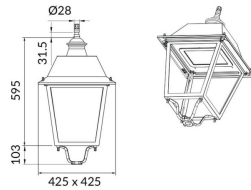

VILA W

Lavov Street Light from the family VILA with a power of 30W and a lighting distribution type T1 with a real lumen output of 3632,71lm, and an efficiency of 121,09 lm/W, CRI ≥ 70 with a ON-OFF driver, made in aluminium Body, Front Tempered Glass and finished in Black color. Wall mounted.

Item code	86.OS07.1311.02
Product type	Outdoor
Category	Street lights
Family	VILA
Subfamily	VILA W

Pictograms

Product

Real power (W)	30
Real luminous flux (Lm)	3632.71
Luminous efficiency (Lm/W)	121.09033333332999
Colour	black
Control gear included	yes
Control gear	ON-OFF
Light source	LED
Type of LED	PHILIPS 5050
Average life time (h)	50000h L70B26
Colour temperature (K)	3000K
Colour consistency (SDCM)	<5
CRI	>80
IK	IK08

Scheme

Photometry