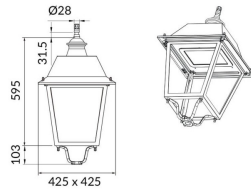

VILA W

Lavov Street Light from the family VILA with a power of 30W and a lighting distribution type T1 with a real lumen output of 3632,71lm, and an efficiency of 121,09 lm/W, CRI ≥ 70 with a ON-OFF driver, made in aluminium Body, Front Tempered Glass and finished in Black color. Wall mounted.

Item code	86.OS07.1311.02
Product type	Outdoor
Category	Street lights
Family	VILA
Subfamily	VILA W

Pictograms

Product	
Real power (W)	30
Real luminous flux (Lm)	3632.71
Luminous efficiency (Lm/W)	121.090333333333
Colour	black
Chip Brand	SUNPU
Control gear included	yes
Control gear	ON-OFF
Light source	LED
Type of LED	PHILIPS 5050
Average life time (h)	50000h L70B26
Colour temperature (K)	3000K
Colour consistency (SDCM)	<5
CRI	>80
IK	IK08

Scheme

Photometry