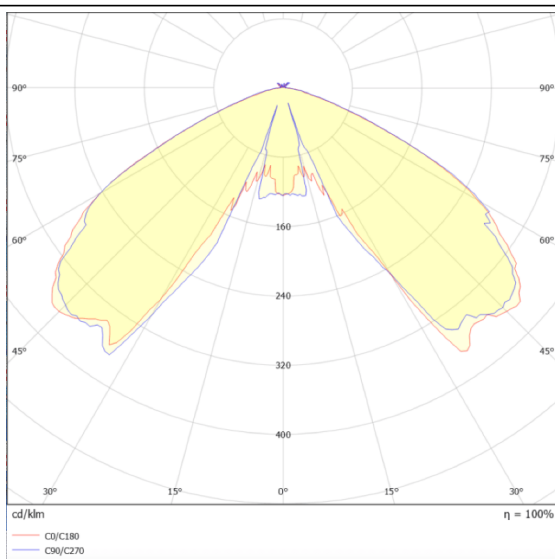

VILA W

Lavov Street Light from the family VILA with a power of 30W and a lighting distribution type T1 with a real lumen output of 3632,71lm, and an efficiency of 121,09 lm/W, CRI ≥ 70 with an ON-OFF driver, made in aluminium Body, Front Tempered Glass and finished in Black color. Wall mounted.

Scheme

Photometry

Item code	86.OS07.1311.02
Product type	Outdoor
Category	Street lights
Family	VILA
Subfamily	VILA W
Pictograms	

Product	
Real power (W)	30
Real luminous flux (Lm)	3632.71
Luminous efficiency (Lm/W)	121.0903333332999
Colour	black
Control gear included	yes
Control gear	ON-OFF
Light source	LED
Type of LED	PHILIPS 5050
Average life time (h)	50000h L70B26
Colour temperature (K)	3000K
Colour consistency (SDCM)	5
CRI	>80
IK	IK08