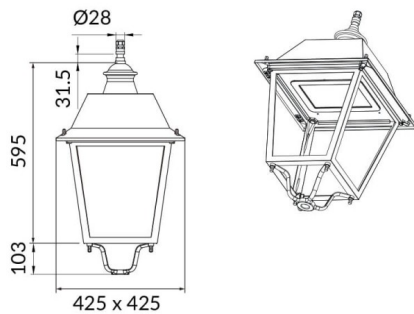

VILA W

Lavov Street Light from the family VILA with a power of 30W and a lighting distribution type T1 with a real lumen output of 3632,71lm, and an efficiency of 121,09 lm/W, CRI ≥ 70 with an ON-OFF driver, made in aluminium Body, Front Tempered Glass and finished in Black color. Wall mounted.

Scheme

Photometry

Item code	86.OS07.1311.02
Product type	Outdoor
Category	Street lights
Family	VILA
Subfamily	VILA W
Pictograms	

Product	
Real power (W)	30
Real luminous flux (Lm)	3632.71
Luminous efficiency (Lm/W)	121.0903333332999
Colour	black
Control gear included	yes
Control gear	ON-OFF
Light source	LED
Type of LED	PHILIPS 5050
Average life time (h)	50000h L70B26
Colour temperature (K)	3000K
Colour consistency (SDCM)	5
CRI	>80
IK	IK08