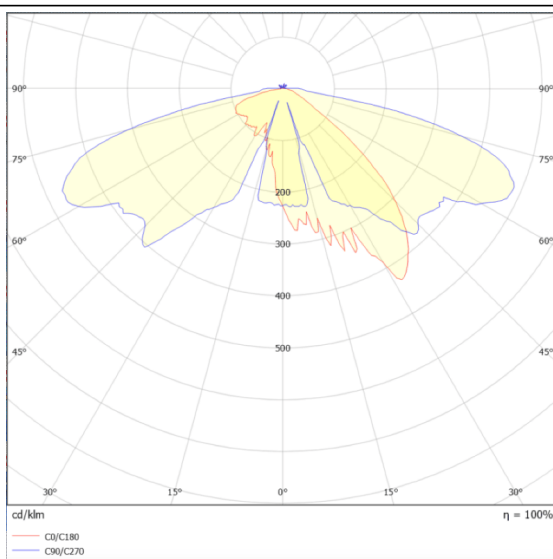

VILA W

Lavov Street Light from the family VILA with a power of 30W and a lighting distribution type T2A with a real lumen output of 3329,7 lm, and an efficiency of 110,99 lm/W, CRI ≥70 with a ON-OFF driver, made in aluminium Body, Front Tempered Glass and finished in Black color. Wall mounted.

Scheme

Photometry

Item code	86.OS07.1321.02
Product type	Outdoor
Category	Street lights
Family	VILA
Subfamily	VILA W
Pictograms	

Product	
Real power (W)	30
Real luminous flux (Lm)	3329.7
Luminous efficiency (Lm/W)	110.99
Colour	black
Control gear included	yes
Control gear	ON-OFF
Light source	LED
Type of LED	PHILIPS 5050
Average life time (h)	50000h L70B27
Colour temperature (K)	3000K
Colour consistency (SDCM)	5
CRI	>80
IK	IK08