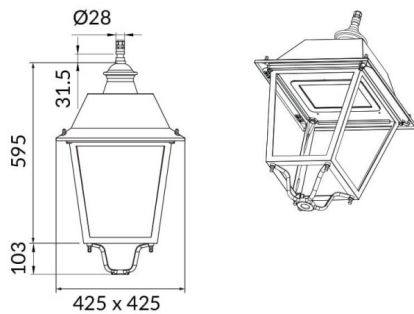

VILA W

Lavov Street Light from the family VILA with a power of 30W and a lighting distribution type T2A with a real lumen output of 3329,7 lm, and an efficiency of 110,99 lm/W, CRI ≥ 70 with a ON-OFF driver, made in aluminium Body, Front Tempered Glass and finished in Black color. Wall mounted.

Item code	86.OS07.1321.02
Product type	Outdoor
Category	Street lights
Family	VILA
Subfamily	VILA W

Pictograms

Product	
Real power (W)	30
Real luminous flux (Lm)	3329.7
Luminous efficiency (Lm/W)	110.99
Colour	black
Control gear included	yes
Control gear	ON-OFF
Light source	LED
Type of LED	PHILIPS 5050
Average life time (h)	50000h L70B27
Colour temperature (K)	3000K
Colour consistency (SDCM)	<5
CRI	>80
IK	IK08

Scheme

Photometry