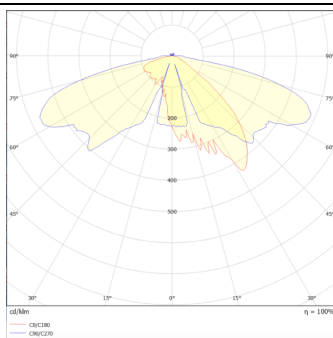

### VILA W

Lavov Street Light from the family VILA with a power of 30W and a lighting distribution type T2A with a real lumen output of 3329,7 lm, and an efficiency of 110,99 lm/W, CRI  $\geq 70$  with a ON-OFF driver, made in aluminium Body, Front Tempered Glass and finished in Black color. Wall mounted.

### Scheme

### Photometry

### Product

**Real power (W)** 30

**Real luminous flux (Lm)** 3329.7

**Luminous efficiency (Lm/W)** 110.99

**Colour** black

**Control gear included** yes

**Control gear** ON-OFF

**Light source** LED