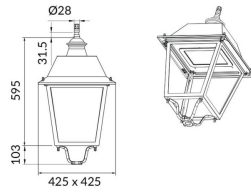

VILA W

Lavov Street Light from the family VILA with a power of 30W and a lighting distribution type T2A with a real lumen output of 3329,7 lm, and an efficiency of 110,99 lm/W, CRI ≥ 70 with a ON-OFF driver, made in aluminium Body, Front Tempered Glass and finished in Black color. Wall mounted.

Item code 86.OS07.1321.02

Product type Outdoor

Category Street lights

Family VILA

Subfamily VILA W

Pictograms

Scheme

Photometry

Product

Real power (W) 30

Real luminous flux (Lm) 3329.7

Luminous efficiency (Lm/W) 110.99

Colour black

Control gear included yes

Control gear ON-OFF

Light source LED

Type of LED PHILIPS 5050

Average life time (h) 50000h L70B27

Colour temperature (K) 3000K

Colour consistency (SDCM) <5

CRI >80

IK IK08