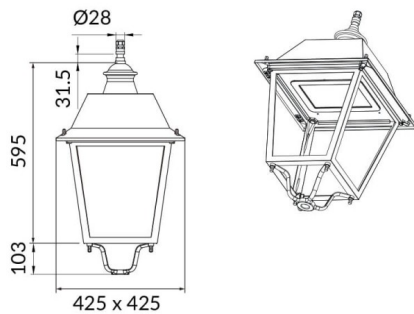

VILA W

Lavov Street Light from the family VILA with a power of 30W and a lighting distribution type T2A with a real lumen output of 3329,7 lm, and an efficiency of 110,99 lm/W, CRI ≥70 with a ON-OFF driver, made in aluminium Body, Front Tempered Glass and finished in Black color. Wall mounted.

Scheme

Photometry

Item code	86.OS07.1321.02
Product type	Outdoor
Category	Street lights
Family	VILA
Subfamily	VILA W
Pictograms	

Product	
Real power (W)	30
Real luminous flux (Lm)	3329.7
Luminous efficiency (Lm/W)	110.99
Colour	black
Control gear included	yes
Control gear	ON-OFF
Light source	LED
Type of LED	PHILIPS 5050
Average life time (h)	50000h L70B27
Colour temperature (K)	3000K
Colour consistency (SDCM)	5
CRI	>80
IK	IK08