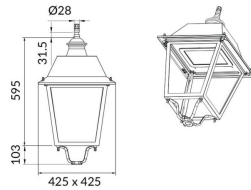

VILA W

Lavov Street Light from the family VILA with a power of 30W and a lighting distribution type T2A with a real lumen output of 3329,7 lm, and an efficiency of 110,99 lm/W, CRI ≥ 70 with a ON-OFF driver, made in aluminium Body, Front Tempered Glass and finished in Black color. Wall mounted.

Item code	86.OS07.1321.02
Product type	Outdoor
Category	Street lights
Family	VILA
Subfamily	VILA W

Pictograms

Product	
Real power (W)	30
Real luminous flux (Lm)	3329.7
Luminous efficiency (Lm/W)	110.99
Colour	black
Control gear included	yes
Control gear	ON-OFF
Light source	LED
Type of LED	PHILIPS 5050
Average life time (h)	50000h L70B27
Colour temperature (K)	3000K
Colour consistency (SDCM)	<5
CRI	>80
IK	IK08

Scheme

Photometry