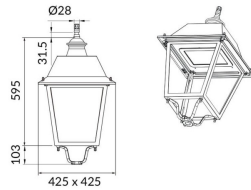

VILA W

Lavov Street Light from the family VILA with a power of 30W and a lighting distribution type T2A with a real lumen output of 3329,7 lm, and an efficiency of 110,99 lm/W, CRI ≥ 70 with a ON-OFF driver, made in aluminium Body, Front Tempered Glass and finished in Black color. Wall mounted.

Item code	86.OS07.1321.02
Product type	Outdoor
Category	Street lights
Family	VILA
Subfamily	VILA W

Pictograms

Product	
Real power (W)	30
Real luminous flux (Lm)	3329.7
Luminous efficiency (Lm/W)	110.99
Colour	black
Chip Brand	SUNPU
Control gear included	yes
Control gear	ON-OFF
Light source	LED
Type of LED	PHILIPS 5050
Average life time (h)	50000h L70B27
Colour temperature (K)	3000K
Colour consistency (SDCM)	<5
CRI	>80
IK	IK08

Scheme

Photometry