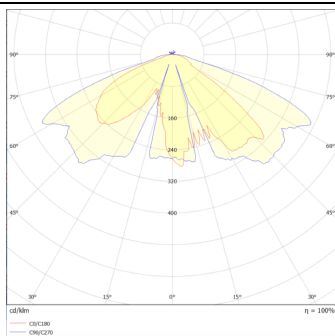

Photometry

Product

Real power (W)	30

Real luminous flux (Lm)	3493.39

Luminous efficiency (Lm/W)	116.446333333333

Colour	black

Control gear included	yes

Control gear	ON-OFF

Light source	LED

Type of LED	PHILIPS 5050

Average life time (h)	50000h L70B28

Colour temperature (K)	3000K

Colour consistency (SDCM)	<5

CRI	>80

IK	IK08