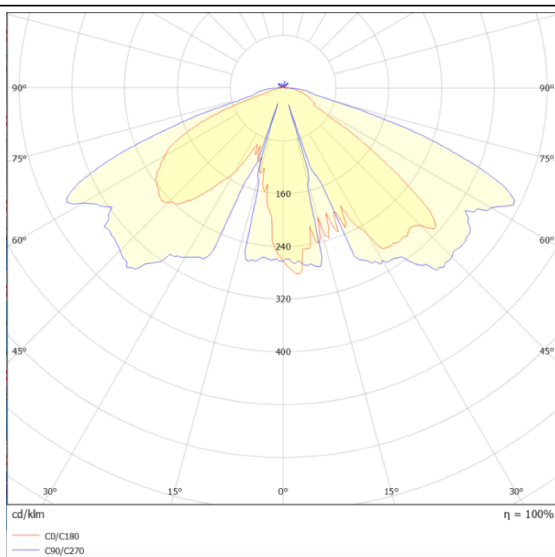

### VILA W

Lavov Street Light from the family VILA with a power of 30W and a lighting distribution type T3A with a real lumen output of 3493,39 lm, and an efficiency of 116,45 lm/W, CRI  $\geq 70$  with a ON-OFF driver, made in aluminium Body, Front Tempered Glass and finished in Black color. Wall mounted.

### Scheme

### Photometry

Item code	86.OS07.1331.02
Product type	Outdoor
Category	Street lights
Family	VILA
Subfamily	VILA W
Pictograms	

Product	
Real power (W)	30
Real luminous flux (Lm)	3493.39
Luminous efficiency (Lm/W)	116.446333333333
Colour	black
Control gear included	yes
Control gear	ON-OFF
Light source	LED
Type of LED	PHILIPS 5050
Average life time (h)	50000h L70B28
Colour temperature (K)	3000K
Colour consistency (SDCM)	5
CRI	>80
IK	IK08