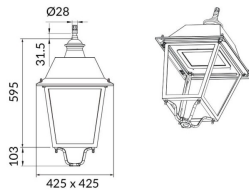

VILA W

Lavov Street Light from the family VILA with a power of 30W and a lighting distribution type T3A with a real lumen output of 3493,39 lm, and an efficiency of 116,45 lm/W, CRI ≥ 70 with an ON-OFF driver, made in aluminium Body, Front Tempered Glass and finished in Black color. Wall mounted.

Item code	86.OS07.1331.02

Product type	Outdoor

Category	Street lights

Family	VILA

Subfamily	VILA W

Pictograms	

220
240 V

850°

Driver
INCL.

IP
66

CRI
70

SDCM
5

50000h
L70B10

Scheme

Photometry

Product

Real power (W)	30

Real luminous flux (Lm)	3493.39

Luminous efficiency (Lm/W)	116.446333333333

Colour	black

Control gear included	yes

Control gear	ON-OFF

Light source	LED

Type of LED	PHILIPS 5050

Average life time (h)	50000h L70B28

Colour temperature (K)	3000K

Colour consistency (SDCM)	<5

CRI	>80

IK	IK08