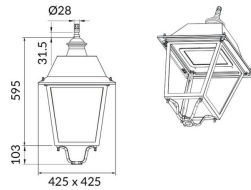

VILA W

Lavov Street Light from the family VILA with a power of 30W and a lighting distribution type T3A with a real lumen output of 3493,39 lm, and an efficiency of 116,45 lm/W, CRI ≥ 70 with a ON-OFF driver, made in aluminium Body, Front Tempered Glass and finished in Black color. Wall mounted.

Item code	86.OS07.1331.02

Product type	Outdoor

Category	Street lights

Family	VILA

Subfamily	VILA W

Pictograms	

Product	

Real power (W)	30

Real luminous flux (Lm)	3493.39

Luminous efficiency (Lm/W)	116.446333333333

Colour	black

Control gear included	yes

Control gear	ON-OFF

Light source	LED

Type of LED	PHILIPS 5050

Average life time (h)	50000h L70B28

Colour temperature (K)	3000K

Colour consistency (SDCM)	<5

CRI	>80

IK	IK08

Scheme

Photometry