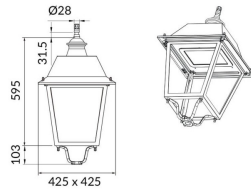

VILA W

Lavov Street Light from the family VILA with a power of 30W and a lighting distribution type T3A with a real lumen output of 3493,39 lm, and an efficiency of 116,45 lm/W, CRI ≥ 70 with a ON-OFF driver, made in aluminium Body, Front Tempered Glass and finished in Black color. Wall mounted.

Item code	86.OS07.1331.02
Product type	Outdoor
Category	Street lights
Family	VILA
Subfamily	VILA W

Pictograms

Product	
Real power (W)	30
Real luminous flux (Lm)	3493.39
Luminous efficiency (Lm/W)	116.446333333333
Colour	black
Chip Brand	SUNPU
Control gear included	yes
Control gear	ON-OFF
Light source	LED
Type of LED	PHILIPS 5050
Average life time (h)	50000h L70B28
Colour temperature (K)	3000K
Colour consistency (SDCM)	<5
CRI	>80
IK	IK08

Scheme

Photometry