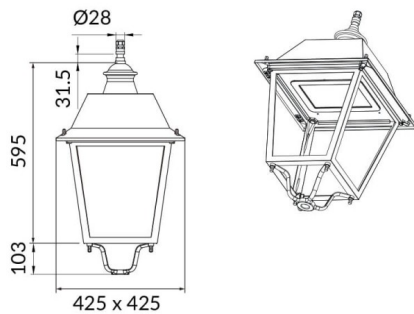

### VILA W

Lavov Street Light from the family VILA with a power of 30W and a lighting distribution type T3A with a real lumen output of 3493,39 lm, and an efficiency of 116,45 lm/W, CRI  $\geq 70$  with a ON-OFF driver, made in aluminium Body, Front Tempered Glass and finished in Black color. Wall mounted.

### Photometry

Item code	86.OS07.1331.02
Product type	Outdoor
Category	Street lights
Family	VILA
Subfamily	VILA W
Pictograms	

Product	
Real power (W)	30
Real luminous flux (Lm)	3493.39
Luminous efficiency (Lm/W)	116.446333333333
Colour	black
Control gear included	yes
Control gear	ON-OFF
Light source	LED
Type of LED	PHILIPS 5050
Average life time (h)	50000h L70B28
Colour temperature (K)	3000K
Colour consistency (SDCM)	5
CRI	>80
IK	IK08