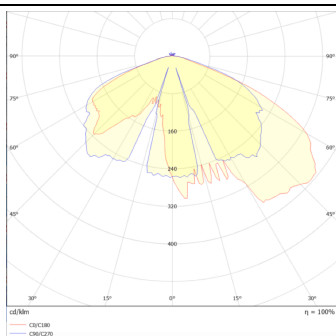

Subfamily	VILA W
------------------	---------------

Pictograms	
-------------------	--

Scheme

Photometry

Product

Real power (W)	30
-----------------------	-----------

Real luminous flux (Lm)	3409.62
--------------------------------	----------------

Luminous efficiency (Lm/W)	113.654
-----------------------------------	----------------

Colour	black
---------------	--------------

Control gear included	yes
------------------------------	------------

Control gear	ON-OFF
---------------------	---------------