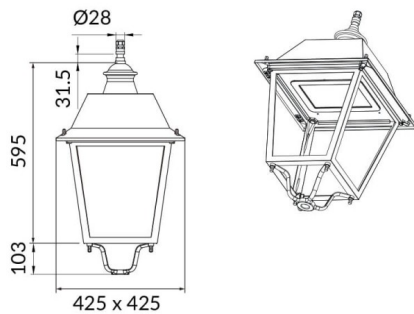

VILA W

Lavov Street Light from the family VILA with a power of 30W and a lighting distribution type T4A with a real lumen output of 3409,62 lm, and an efficiency of 113,65 lm/W, CRI ≥ 70 with a ON-OFF driver, made in aluminium Body, Front Tempered Glass and finished in Black color. Wall mounted.

Scheme

Photometry

Item code	86.OS07.1341.02
Product type	Outdoor
Category	Street lights
Family	VILA
Subfamily	VILA W
Pictograms	

Product	
Real power (W)	30
Real luminous flux (Lm)	3409.62
Luminous efficiency (Lm/W)	113.654
Colour	black
Control gear included	yes
Control gear	ON-OFF
Light source	LED
Type of LED	PHILIPS 5050
Average life time (h)	50000h L70B29
Colour temperature (K)	3000K
Colour consistency (SDCM)	5
CRI	>80
IK	IK08