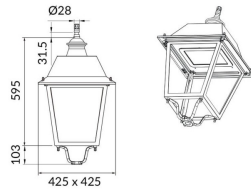

VILA W

Lavov Street Light from the family VILA with a power of 30W and a lighting distribution type T4A with a real lumen output of 3409,62 lm, and an efficiency of 113,65 lm/W, CRI ≥ 70 with a ON-OFF driver, made in aluminium Body, Front Tempered Glass and finished in Black color. Wall mounted.

Item code	86.OS07.1341.02
Product type	Outdoor
Category	Street lights
Family	VILA
Subfamily	VILA W

Pictograms

Product	
Real power (W)	30
Real luminous flux (Lm)	3409.62
Luminous efficiency (Lm/W)	113.654
Colour	black
Control gear included	yes
Control gear	ON-OFF
Light source	LED
Type of LED	PHILIPS 5050
Average life time (h)	50000h L70B29
Colour temperature (K)	3000K
Colour consistency (SDCM)	<5
CRI	>80
IK	IK08

Scheme

Photometry