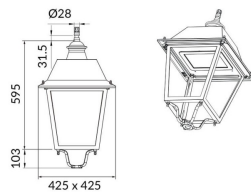

VILA W

Lavov Street Light from the family VILA with a power of 30W and a lighting distribution type T4A with a real lumen output of 3409,62 lm, and an efficiency of 113,65 lm/W, CRI ≥ 70 with an ON-OFF driver, made in aluminium Body, Front Tempered Glass and finished in Black color. Wall mounted.

Item code	86.OS07.1341.02

Product type	Outdoor

Category	Street lights

Family	VILA

Subfamily	VILA W

Pictograms	

220
240 V

850°

Driver
INCL.

IP
66

CRI
70

SDCM
5

50000h
L70B10

Product

Real power (W)	30

Real luminous flux (Lm)	3409.62

Luminous efficiency (Lm/W)	113.654

Colour	black

Control gear included	yes

Control gear	ON-OFF

Light source	LED

Type of LED	PHILIPS 5050

Average life time (h)	50000h L70B29

Colour temperature (K)	3000K

Colour consistency (SDCM)	<5

CRI	>80

IK	IK08

Scheme

Photometry