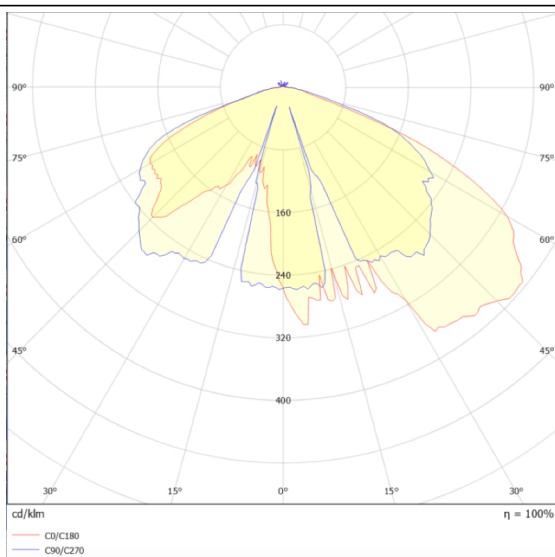

VILA W

Lavov Street Light from the family VILA with a power of 30W and a lighting distribution type T4A with a real lumen output of 3409,62 lm, and an efficiency of 113,65 lm/W, CRI ≥ 70 with a ON-OFF driver, made in aluminium Body, Front Tempered Glass and finished in Black color. Wall mounted.

Scheme

Photometry

Item code	86.OS07.1341.02
Product type	Outdoor
Category	Street lights
Family	VILA
Subfamily	VILA W
Pictograms	

Product	
Real power (W)	30
Real luminous flux (Lm)	3409.62
Luminous efficiency (Lm/W)	113.654
Colour	black
Control gear included	yes
Control gear	ON-OFF
Light source	LED
Type of LED	PHILIPS 5050
Average life time (h)	50000h L70B29
Colour temperature (K)	3000K
Colour consistency (SDCM)	5
CRI	>80
IK	IK08