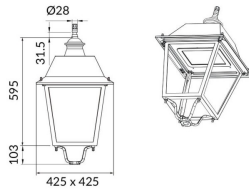

VILA W

Lavov Street Light from the family VILA with a power of 30W and a lighting distribution type T4A with a real lumen output of 3409,62 lm, and an efficiency of 113,65 lm/W, CRI ≥ 70 with a ON-OFF driver, made in aluminium Body, Front Tempered Glass and finished in Black color. Wall mounted.

Item code	86.OS07.1341.02
Product type	Outdoor
Category	Street lights
Family	VILA
Subfamily	VILA W

Pictograms

Product	
Real power (W)	30
Real luminous flux (Lm)	3409.62
Luminous efficiency (Lm/W)	113.654
Colour	black
Control gear included	yes
Control gear	ON-OFF
Light source	LED
Type of LED	PHILIPS 5050
Average life time (h)	50000h L70B29
Colour temperature (K)	3000K
Colour consistency (SDCM)	<5
CRI	>80
IK	IK08

Scheme

Photometry