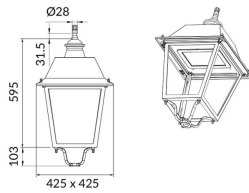

Subfamily	VILA W
------------------	---------------

Pictograms

Scheme

Photometry

Product

Real power (W)	40
-----------------------	-----------

Real luminous flux (Lm)	4131.68
--------------------------------	----------------