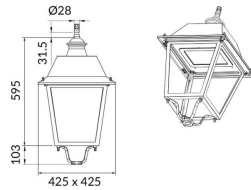

VILA W

Lavov Street Light from the family VILA with a power of 40W and a lighting distribution type T1 with a real lumen output of 4131,68 lm, and an efficiency of 103,29 lm/W, CRI ≥ 70 with a ON-OFF driver, made in aluminium Body, Front Tempered Glass and finished in Black color. Wall mounted.

Item code	86.OS07.2311.02
Product type	Outdoor
Category	Street lights
Family	VILA
Subfamily	VILA W

Pictograms

Product	
Real power (W)	40
Real luminous flux (Lm)	4131.68
Luminous efficiency (Lm/W)	103.292
Colour	black
Control gear included	yes
Control gear	ON-OFF
Light source	LED
Type of LED	PHILIPS 5050
Average life time (h)	50000h L70B30
Colour temperature (K)	3000K
Colour consistency (SDCM)	<5
CRI	>80
IK	IK08

Scheme

Photometry