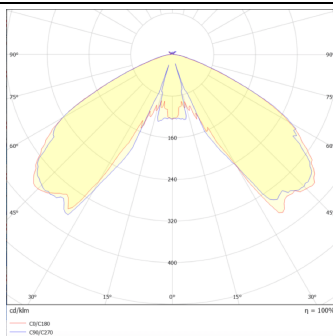

Subfamily	VILA W
------------------	---------------

Pictograms

Scheme

Photometry

Product

Real power (W)	40
-----------------------	-----------

Real luminous flux (Lm)	4131.68
--------------------------------	----------------

Luminous efficiency (Lm/W)	103.292
-----------------------------------	----------------

Colour	black
---------------	--------------

Control gear included	yes
------------------------------	------------

Control gear	ON-OFF
---------------------	---------------